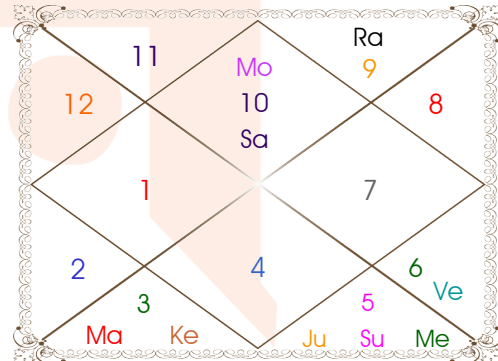

Latitude _____: 28:39:00 North
Longitude _____: 77:13:00 East
Zone _____: 82:30:00 East
Loc Time Corr _____: -00:21:08 Hour
War Time Corr _____: 00:00:00 Hour
Local Mean Time ____: 18:32:52 Hour
Equation of Time ____: 00:02:00 Hour
Siderial Time _____: 17:40:20 Hour
Sunrise _____: 06:02:11 Hour
Sunset _____: 18:35:29 Hour
Day Duration _____: 12:33:18 Hour
Sun Pos. (Ayan) _____: Dakshinayan
Sun Pos. (Gola) _____: Uttar
Season _____: Sharad
Sun Degree _____: 21:24:21 Leo
Ascendent Degree _: 29:14:12 Aquarius

Planetary Degrees and their Positions

Pl	R	C	Rasi	Degree	Speed	Nak	Pad	No.	RL	NL	Sub	Dignity
Asc			Aqu	29:14:12	513:35:00	P Bhad	3	25	Sat	Jup	Sun	---
Sun			Leo	21:24:21	00:58:14	P Phal	3	11	Sun	Ven	Jup	OwnSign
Mon			Cap	01:55:13	11:52:41	U Sadha	2	21	Sat	Sun	Jup	NuSign
Mar			Gem	03:31:31	00:35:07	Mrgsra	4	5	Mer	Mar	Ven	EnSign
Mer		C	Leo	14:19:54	01:55:47	P Phal	1	11	Sun	Ven	Ven	FrSign
Jup		C	Leo	29:08:18	00:12:55	U Phal	1	12	Sun	Sun	Mar	FrSign
Ven			Vir	14:41:34	01:13:37	Hasta	2	13	Mer	Mon	Jup	Dblitted
Sat		R	Cap	19:14:00	00:03:25	Sravna	3	22	Sat	Mon	Mer	OwnSign
Rah		R	Sag	03:50:56	00:04:28	Moola	2	19	Jup	Ket	Mon	Dblitted
Ket		R	Gem	03:50:56	00:04:28	Mrgsra	4	5	Mer	Mar	Ven	Dblitted
Ura		R	Sag	20:22:59	00:00:45	P Sadha	3	20	Jup	Ven	Jup	---
Nep		R	Sag	22:31:51	00:00:38	P Sadha	3	20	Jup	Ven	Sat	---
Plu			Lib	26:48:27	00:01:16	Visakha	3	16	Ven	Jup	Ven	---
Mid Heaven			Sag	01:44:01	--	Moola	--	19	Jup	Ket	Ven	--

R-Retrograde S-Stationary

C- Combust D-Deep Combust

Rahu : True

Lahiri Ayanamsa : 23:45:35

Lagna-Chalit

Moon Chart

Navamsa Chart

9645610415

- ❖ The above dasa periods have been computed on the basis of Moon Degree. However, as per bhayat / bhabhog the balance of dasa is Sun 3 Y 7 M 21 D.
- ❖ The Dates given for Dasa periods show their endings. Divisions of Vimshottari Dasa for Complete 120 years are given here without any consideration of longevity.