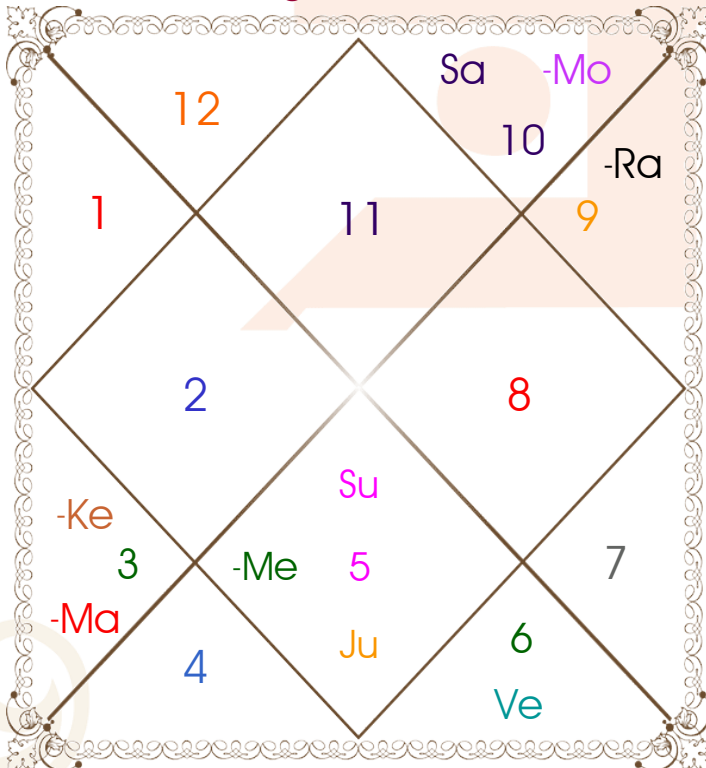

Planetary Degrees and their Positions

Pl	R	C	Rasi	Degree	Speed	Nak	Pad	No.	RL	NL	Sub	Dignity
Asc			Aqu	29:14:12	513:35:00	P Bhad	3	25	Sat	Jup	Sun	---
Sun			Leo	21:24:21	00:58:14	P Phal	3	11	Sun	Ven	Jup	OwnSign
Mon			Cap	01:55:13	11:52:41	U Sadha	2	21	Sat	Sun	Jup	NuSign
Mar			Gem	03:31:31	00:35:07	Mrgsra	4	5	Mer	Mar	Ven	EnSign
Mer		C	Leo	14:19:54	01:55:47	P Phal	1	11	Sun	Ven	Ven	FrSign
Jup		C	Leo	29:08:18	00:12:55	U Phal	1	12	Sun	Sun	Mar	FrSign
Ven			Vir	14:41:34	01:13:37	Hasta	2	13	Mer	Mon	Jup	Dblitted
Sat		R	Cap	19:14:00	00:03:25	Sravna	3	22	Sat	Mon	Mer	OwnSign
Rah		R	Sag	03:50:56	00:04:28	Moola	2	19	Jup	Ket	Mon	Dblitted
Ket		R	Gem	03:50:56	00:04:28	Mrgsra	4	5	Mer	Mar	Ven	Dblitted
Ura		R	Sag	20:22:59	00:00:45	P Sadha	3	20	Jup	Ven	Jup	---
Nep		R	Sag	22:31:51	00:00:38	P Sadha	3	20	Jup	Ven	Sat	---
Plu			Lib	26:48:27	00:01:16	Visakha	3	16	Ven	Jup	Ven	---
Mid Heaven			Sag	01:44:01	--	Moola	--	19	Jup	Ket	Ven	--

R-Retrograde S-Stationary

C- Combust D-Deep Combust

Rahu : True

Lahiri Ayanamsa : 23:45:35

Lagna-Chalit