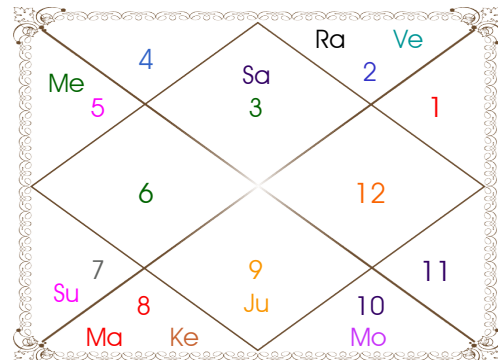

Avakahada Chakra

Ascendent-Lord ____: Aquarius - Saturn
Rasi-Lord _____: **Capricorn - Saturn**
Naksh.-Charan ____: **U Sadha - 2**
Nakshatra Lord ____: Sun
Yoga _____: Sobhagya
Karan _____: Vishti
Gana _____: Manushya
Yoni _____: Nakul
Nadi _____: Antya
Varan _____: Vaishya
Vashya _____: Jalchar
Varga _____: Mooshak
Yunja _____: Antya
Hansak _____: Bhoomi
Name Alphabet ____: Bho-Bhojraj
Paya(Rasi-Nak) ____: Iron - Copper
SunSign(West) ____: Virgo

Planetary Degrees and their Positions

Pl	R	C	Rasi	Degree	Speed	Nak	Pad	No.	RL	NL	Sub	Dignity
Asc			Aqu	29:14:12	513:35:00	P Bhad	3	25	Sat	Jup	Sun	---
Sun			Leo	21:24:21	00:58:14	P Phal	3	11	Sun	Ven	Jup	OwnSign
Mon			Cap	01:55:13	11:52:41	U Sadha	2	21	Sat	Sun	Jup	NuSign
Mar			Gem	03:31:31	00:35:07	Mrgsra	4	5	Mer	Mar	Ven	EnSign
Mer		C	Leo	14:19:54	01:55:47	P Phal	1	11	Sun	Ven	Ven	FrSign
Jup		C	Leo	29:08:18	00:12:55	U Phal	1	12	Sun	Sun	Mar	FrSign
Ven			Vir	14:41:34	01:13:37	Hasta	2	13	Mer	Mon	Jup	Dblitted
Sat		R	Cap	19:14:00	00:03:25	Sravna	3	22	Sat	Mon	Mer	OwnSign
Rah		R	Sag	03:50:56	00:04:28	Moola	2	19	Jup	Ket	Mon	Dblitted
Ket		R	Gem	03:50:56	00:04:28	Mrgsra	4	5	Mer	Mar	Ven	Dblitted
Ura		R	Sag	20:22:59	00:00:45	P Sadha	3	20	Jup	Ven	Jup	---
Nep		R	Sag	22:31:51	00:00:38	P Sadha	3	20	Jup	Ven	Sat	---
Plu			Lib	26:48:27	00:01:16	Visakha	3	16	Ven	Jup	Ven	---
Mid Heaven			Sag	01:44:01	--	Moola	--	19	Jup	Ket	Ven	--

R-Retrograde S-Stationary

C- Combust D-Deep Combust

Rahu : True

Lahiri Ayanamsa : 23:45:35

Lagna-Chalit

Moon Chart

Navamsa Chart

9645610415

- ❖ The above dasa periods have been computed on the basis of Moon Degree. However, as per bhayat / bhabhog the balance of dasa is Sun 3 Y 7 M 21 D.
- ❖ The Dates given for Dasa periods show their endings. Divisions of Vimshottari Dasa for Complete 120 years are given here without any consideration of longevity.