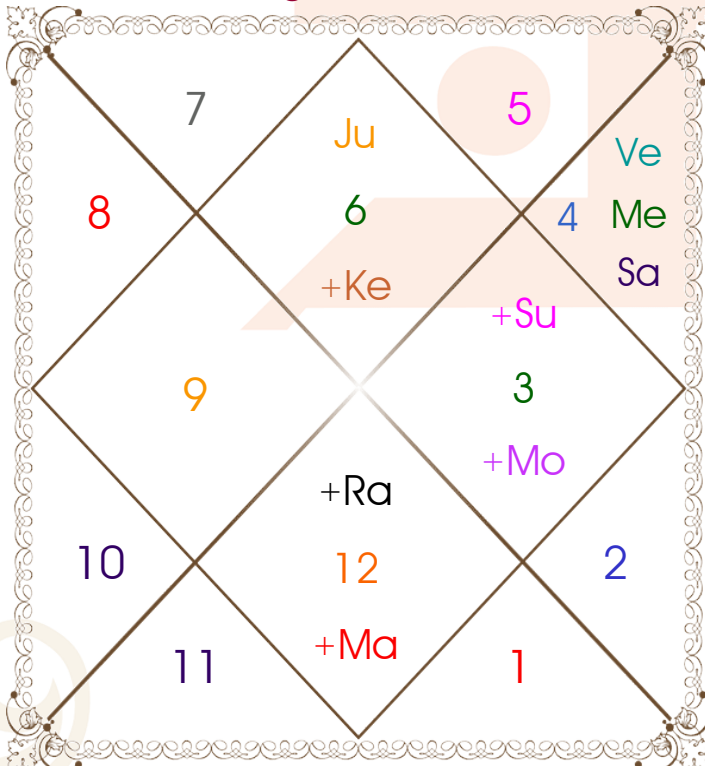

Planetary Degrees and their Positions

Pl	R	C	Rasi	Degree	Speed	Nak	Pad	No.	RL	NL	Sub	Dignity
Asc			Vir	03:16:00	313:54:36	U Phal	2	12	Mer	Sun	Sat	---
Sun			Gem	21:17:05	00:57:14	Punrvsu	1	7	Mer	Jup	Jup	NuSign
Mon			Gem	29:24:09	11:55:37	Punrvsu	3	7	Mer	Jup	Sun	FrSign
Mar			Pis	23:03:41	00:39:02	Revati	2	27	Jup	Mer	Mon	FrSign
Mer			Can	17:27:04	01:02:54	Aslesa	1	9	Mon	Mer	Mer	EnSign
Jup			Vir	16:28:15	00:05:21	Hasta	2	13	Mer	Mon	Sat	EnSign
Ven			Can	16:58:49	01:12:42	Aslesa	1	9	Mon	Mer	Mer	EnSign
Sat		C	Can	04:52:45	00:07:37	Pushya	1	8	Mon	Sat	Sat	EnSign
Rah	R		Pis	24:32:55	00:13:58	Revati	3	27	Jup	Mer	Rah	NuSign
Ket	R		Vir	24:32:55	00:13:58	Chitra	1	14	Mer	Mar	Rah	EnSign
Ura	R		Aqu	16:38:14	00:01:02	Satbisha	3	24	Sat	Rah	Ven	---
Nep	R		Cap	23:05:46	00:01:19	Sravna	4	22	Sat	Mon	Sun	---
Plu	R		Sco	28:39:26	00:01:26	Jyestha	4	18	Mar	Mer	Sat	---
Mid Heaven			Gem	03:06:45	--	Mrgsra	--	5	Mer	Mar	Ven	--

R-Retrograde S-Stationary

C- Combust D-Deep Combust

Rahu : True

Lahiri Ayanamsa : 23:55:58

Lagna-Chalit