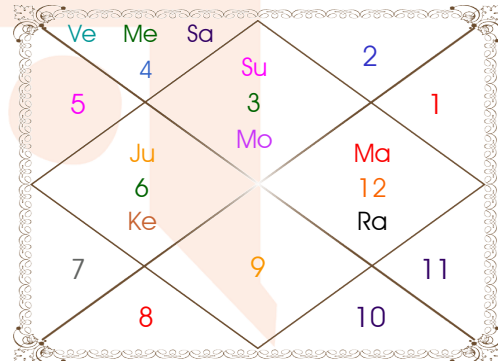

Planetary Degrees and their Positions

Pl	R	C	Rasi	Degree	Speed	Nak	Pad	No.	RL	NL	Sub	Dignity
Asc			Vir	03:16:00	313:54:36	U Phal	2	12	Mer	Sun	Sat	---
Sun			Gem	21:17:05	00:57:14	Punrvsu	1	7	Mer	Jup	Jup	NuSign
Mon			Gem	29:24:09	11:55:37	Punrvsu	3	7	Mer	Jup	Sun	FrSign
Mar			Pis	23:03:41	00:39:02	Revati	2	27	Jup	Mer	Mon	FrSign
Mer			Can	17:27:04	01:02:54	Aslesa	1	9	Mon	Mer	Mer	EnSign
Jup			Vir	16:28:15	00:05:21	Hasta	2	13	Mer	Mon	Sat	EnSign
Ven			Can	16:58:49	01:12:42	Aslesa	1	9	Mon	Mer	Mer	EnSign
Sat		C	Can	04:52:45	00:07:37	Pushya	1	8	Mon	Sat	Sat	EnSign
Rah	R		Pis	24:32:55	00:13:58	Revati	3	27	Jup	Mer	Rah	NuSign
Ket	R		Vir	24:32:55	00:13:58	Chitra	1	14	Mer	Mar	Rah	EnSign
Ura	R		Aqu	16:38:14	00:01:02	Satbisha	3	24	Sat	Rah	Ven	---
Nep	R		Cap	23:05:46	00:01:19	Sravna	4	22	Sat	Mon	Sun	---
Plu	R		Sco	28:39:26	00:01:26	Jyestha	4	18	Mar	Mer	Sat	---
Mid Heaven			Gem	03:06:45	--	Mrgsra	--	5	Mer	Mar	Ven	--

R-Retrograde S-Stationary

C- Combust D-Deep Combust

Rahu : True

Lahiri Ayanamsa : 23:55:58

Lagna-Chalit

Moon Chart

Navamsa Chart