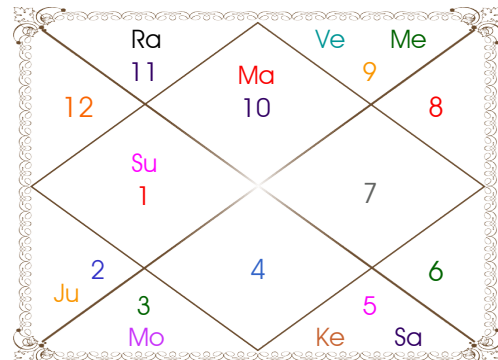

Paya(Rasi-Nak) _____: Copper - Silver

SunSign(West) _____: Cancer

Planetary Degrees and their Positions

Pl	R	C	Rasi	Degree	Speed	Nak	Pad	No.	RL	NL	Sub	Dignity
Asc			Vir	03:16:00	313:54:36	U Phal	2	12	Mer	Sun	Sat	---
Sun			Gem	21:17:05	00:57:14	Punrvsu	1	7	Mer	Jup	Jup	NuSign
Mon			Gem	29:24:09	11:55:37	Punrvsu	3	7	Mer	Jup	Sun	FrSign
Mar			Pis	23:03:41	00:39:02	Revati	2	27	Jup	Mer	Mon	FrSign
Mer			Can	17:27:04	01:02:54	Aslesa	1	9	Mon	Mer	Mer	EnSign
Jup			Vir	16:28:15	00:05:21	Hasta	2	13	Mer	Mon	Sat	EnSign
Ven			Can	16:58:49	01:12:42	Aslesa	1	9	Mon	Mer	Mer	EnSign
Sat		C	Can	04:52:45	00:07:37	Pushya	1	8	Mon	Sat	Sat	EnSign
Rah	R		Pis	24:32:55	00:13:58	Revati	3	27	Jup	Mer	Rah	NuSign
Ket	R		Vir	24:32:55	00:13:58	Chitra	1	14	Mer	Mar	Rah	EnSign
Ura	R		Aqu	16:38:14	00:01:02	Satbisha	3	24	Sat	Rah	Ven	---
Nep	R		Cap	23:05:46	00:01:19	Sravna	4	22	Sat	Mon	Sun	---
Plu	R		Sco	28:39:26	00:01:26	Jyestha	4	18	Mar	Mer	Sat	---
Mid Heaven			Gem	03:06:45	--	Mrgsra	--	5	Mer	Mar	Ven	--

R-Retrograde S-Stationary

C- Combust D-Deep Combust

Rahu : True

Lahiri Ayanamsa : 23:55:58

Lagna-Chalit

Moon Chart

Navamsa Chart

Vimshottari Dasha