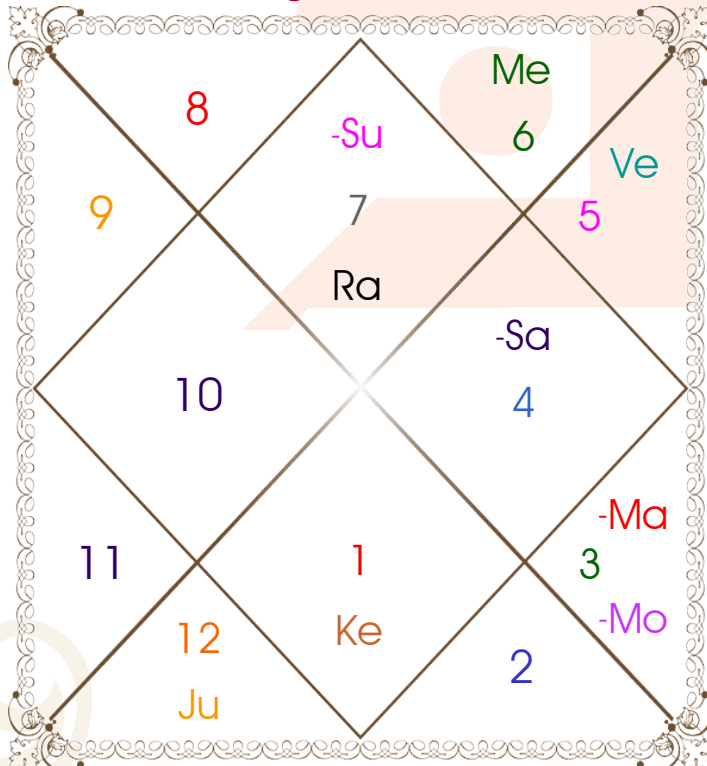

Planetary Degrees and their Positions

Pl	R	C	Rasi	Degree	Speed	Nak	Pad	No.	RL	NL	Sub	Dignity
Asc			Lib	28:20:49	306:52:30	Visakha	3	16	Ven	Jup	Ven	---
Sun			Lib	08:31:54	00:59:49	Svati	1	15	Ven	Rah	Rah	Dblitted
Mon			Gem	16:01:44	13:06:33	Ardra	3	6	Mer	Rah	Ven	FrSign
Mar			Gem	08:15:03	00:09:09	Ardra	1	6	Mer	Rah	Rah	EnSign
Mer			Vir	20:19:02	01:06:58	Hasta	4	13	Mer	Mon	Ket	OwnSign
Jup	R		Pis	24:28:51	00:07:36	Revati	3	27	Jup	Mer	Rah	OwnSign
Ven			Leo	22:32:08	00:53:42	P Phal	3	11	Sun	Ven	Sat	EnSign
Sat			Can	09:05:27	00:02:11	Pushya	2	8	Mon	Sat	Ven	EnSign
Rah			Lib	28:21:17	00:01:25	Visakha	3	16	Ven	Jup	Ven	FrSign
Ket			Ari	28:21:17	00:01:25	Krittika	1	3	Mar	Sun	Mon	FrSign
Ura			Lib	09:15:06	00:03:46	Svati	1	15	Ven	Rah	Jup	---
Nep			Sco	16:35:58	00:01:52	Anuradha	4	17	Mar	Sat	Jup	---
Plu			Vir	16:29:28	00:02:12	Hasta	2	13	Mer	Mon	Sat	---
Mid Heaven			Leo	04:06:33	--	Magha	--	10	Sun	Ket	Mon	--

R-Retrograde S-Stationary

C- Combust D-Deep Combust

Rahu : True

Lahiri Ayanamsa : 23:31:22

Lagna-Chalit