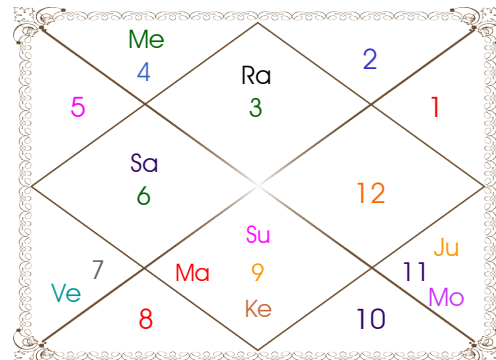

Paya(Rasi-Nak) ____: Silver - Silver

SunSign(West) _____: Scorpio

Planetary Degrees and their Positions

Pl	R	C	Rasi	Degree	Speed	Nak	Pad	No.	RL	NL	Sub	Dignity
Asc			Lib	28:20:49	306:52:30	Visakha	3	16	Ven	Jup	Ven	---
Sun			Lib	08:31:54	00:59:49	Svati	1	15	Ven	Rah	Rah	Dblitted
Mon			Gem	16:01:44	13:06:33	Ardra	3	6	Mer	Rah	Ven	FrSign
Mar			Gem	08:15:03	00:09:09	Ardra	1	6	Mer	Rah	Rah	EnSign
Mer			Vir	20:19:02	01:06:58	Hasta	4	13	Mer	Mon	Ket	OwnSign
Jup	R		Pis	24:28:51	00:07:36	Revati	3	27	Jup	Mer	Rah	OwnSign
Ven			Leo	22:32:08	00:53:42	P Phal	3	11	Sun	Ven	Sat	EnSign
Sat			Can	09:05:27	00:02:11	Pushya	2	8	Mon	Sat	Ven	EnSign
Rah			Lib	28:21:17	00:01:25	Visakha	3	16	Ven	Jup	Ven	FrSign
Ket			Ari	28:21:17	00:01:25	Krittika	1	3	Mar	Sun	Mon	FrSign
Ura			Lib	09:15:06	00:03:46	Svati	1	15	Ven	Rah	Jup	---
Nep			Sco	16:35:58	00:01:52	Anuradha	4	17	Mar	Sat	Jup	---
Plu			Vir	16:29:28	00:02:12	Hasta	2	13	Mer	Mon	Sat	---
Mid Heaven			Leo	04:06:33	--	Magha	--	10	Sun	Ket	Mon	--

R-Retrograde S-Stationary

C- Combust D-Deep Combust

Rahu : True

Lahiri Ayanamsa : 23:31:22

Lagna-Chalit

Moon Chart

Navamsa Chart

Vimshottari Dasha

- ❖ The above dasa periods have been computed on the basis of Moon Degree. However, as per bhayat / bhabhog the balance of dasa is Rah 5 Y 3 M 24 D.
- ❖ The Dates given for Dasa periods show their endings. Divisions of Vimshottari Dasa for Complete 120 years are given here without any consideration of longevity.