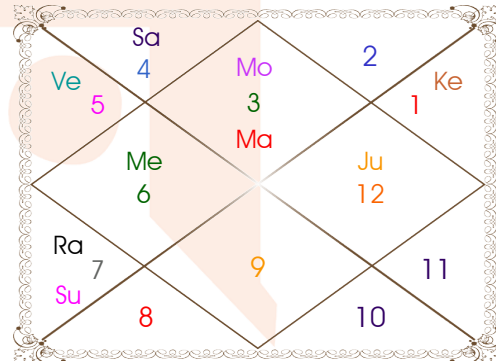

Paya(Rasi-Nak) ____: Silver - Silver

SunSign(West) _____: Scorpio

Planetary Degrees and their Positions

Pl	R	C	Rasi	Degree	Speed	Nak	Pad	No.	RL	NL	Sub	Dignity
Asc			Lib	28:20:49	306:52:30	Visakha	3	16	Ven	Jup	Ven	---
Sun			Lib	08:31:54	00:59:49	Svati	1	15	Ven	Rah	Rah	Dblitted
Mon			Gem	16:01:44	13:06:33	Ardra	3	6	Mer	Rah	Ven	FrSign
Mar			Gem	08:15:03	00:09:09	Ardra	1	6	Mer	Rah	Rah	EnSign
Mer			Vir	20:19:02	01:06:58	Hasta	4	13	Mer	Mon	Ket	OwnSign
Jup	R		Pis	24:28:51	00:07:36	Revati	3	27	Jup	Mer	Rah	OwnSign
Ven			Leo	22:32:08	00:53:42	P Phal	3	11	Sun	Ven	Sat	EnSign
Sat			Can	09:05:27	00:02:11	Pushya	2	8	Mon	Sat	Ven	EnSign
Rah			Lib	28:21:17	00:01:25	Visakha	3	16	Ven	Jup	Ven	FrSign
Ket			Ari	28:21:17	00:01:25	Krittika	1	3	Mar	Sun	Mon	FrSign
Ura			Lib	09:15:06	00:03:46	Svati	1	15	Ven	Rah	Jup	---
Nep			Sco	16:35:58	00:01:52	Anuradha	4	17	Mar	Sat	Jup	---
Plu			Vir	16:29:28	00:02:12	Hasta	2	13	Mer	Mon	Sat	---
Mid Heaven			Leo	04:06:33	--	Magha	--	10	Sun	Ket	Mon	--

R-Retrograde S-Stationary

C- Combust D-Deep Combust

Rahu : True

Lahiri Ayanamsa : 23:31:22

Lagna-Chalit

Moon Chart

Navamsa Chart

Vimshottari Dasha

- ❖ The above dasa periods have been computed on the basis of Moon Degree. However, as per bhayat / bhabhog the balance of dasa is Rah 5 Y 3 M 24 D.
- ❖ The Dates given for Dasa periods show their endings. Divisions of Vimshottari Dasa for Complete 120 years are given here without any consideration of longevity.