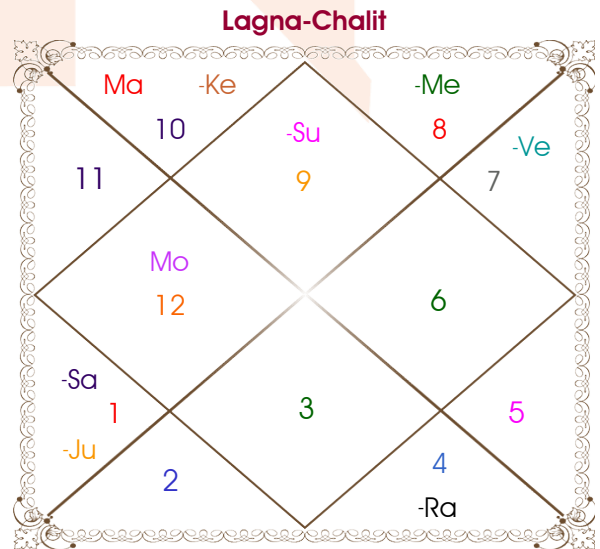

Dhiraj

Deepa

Model: Web-FreeMatching

Order No: 121507103

Male : \_\_\_\_\_ Sex \_\_\_\_\_ : Female  
 2-03/11/1998 : \_\_\_\_\_ Date of Birth \_\_\_\_\_ : 18/12/1999  
 Mon-Tuesday : \_\_\_\_\_ Day \_\_\_\_\_ : Saturday  
 Hour 00:54:00 : \_\_\_\_\_ Time of Birth \_\_\_\_\_ : 09:00:00 Hour  
 Ghati 45:38:22 : \_\_\_\_\_ Time of Birth(Ghati) \_\_\_\_\_ : 04:47:57 Ghati  
 India : \_\_\_\_\_ Country \_\_\_\_\_ : India  
 Ulhasnagar : \_\_\_\_\_ City \_\_\_\_\_ : Ulhasnagar  
 19:13:00 North : \_\_\_\_\_ Latitude \_\_\_\_\_ : 19:13:00 North  
 73:07:00 East : \_\_\_\_\_ Longitude \_\_\_\_\_ : 73:07:00 East  
 82:30:00 East : \_\_\_\_\_ Zone \_\_\_\_\_ : 82:30:00 East  
 Hour -00:37:32 : \_\_\_\_\_ Loc Time Corr \_\_\_\_\_ : -00:37:32 Hour  
 Hour 00:00:00 : \_\_\_\_\_ War Time Corr \_\_\_\_\_ : 00:00:00 Hour  
 06:38:39 : \_\_\_\_\_ Sunrise \_\_\_\_\_ : 07:04:49  
 18:03:05 : \_\_\_\_\_ Sunset \_\_\_\_\_ : 18:03:05  
 23:50:16 : \_\_\_\_\_ Lahiri Ayanamsa \_\_\_\_\_ : 23:51:09

Vimshottari		Degree	Sign	Pln	Sign	Degree	Vimshottari	
<b>Mercury 4Y 11M 14D</b>		25:07:31	Can	Asc	Sag	28:21:29	<b>Mercury 2Y 1M 19D</b>	
<b>Venus</b>		16:19:49	Lib	Sun	Sag	01:53:49	<b>Venus</b>	
<b>18/10/2010</b>		26:06:45	Pis	Mon	Pis	28:19:25	<b>05/02/2009</b>	
<b>18/10/2030</b>		21:58:25	Leo	Mar	Cap	22:59:02	<b>05/02/2029</b>	
Venus	16/02/2014	07:39:17	Sco	Mer	Sco	16:14:17	Venus	07/06/2012
Sun	16/02/2015	24:31:13	Aqu R	Jup R	Ari	01:10:04	Sun	07/06/2013
Moon	17/10/2016	17:15:03	Lib	Ven	Lib	20:29:55	Moon	06/02/2015
Mars	17/12/2017	05:31:40	Ari R	Sat R	Ari	17:00:34	Mars	07/04/2016
Rahu	17/12/2020	04:53:51	Leo R	Rah R	Can	10:32:43	Rahu	08/04/2019
Jupiter	18/08/2023	04:53:51	Aqu R	Ket R	Cap	10:32:43	Jupiter	07/12/2021
Saturn	18/10/2026	15:04:02	Cap	Ura	Cap	20:17:02	Saturn	05/02/2025
Mercury	18/08/2029	05:41:04	Cap	Nep	Cap	08:51:19	Mercury	07/12/2027
Ketu	18/10/2030	13:02:00	Sco	Plu	Sco	17:04:31	Ketu	05/02/2029