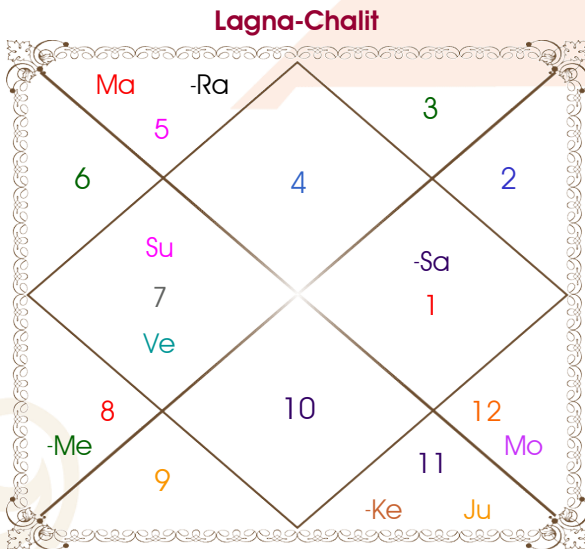

Dhiraj

Deepa

Model: Web-FreeMatching

Order No: 121507103

Male : \_\_\_\_\_ Sex \_\_\_\_\_ : Female  
 2-03/11/1998 : \_\_\_\_\_ Date of Birth \_\_\_\_\_ : 18/12/1999  
 Mon-Tuesday : \_\_\_\_\_ Day \_\_\_\_\_ : Saturday  
 Hour 00:54:00 : \_\_\_\_\_ Time of Birth \_\_\_\_\_ : 09:00:00 Hour  
 Ghati 45:38:22 : \_\_\_\_\_ Time of Birth(Ghati) \_\_\_\_\_ : 04:47:57 Ghati  
 India : \_\_\_\_\_ Country \_\_\_\_\_ : India  
 Ulhasnagar : \_\_\_\_\_ City \_\_\_\_\_ : Ulhasnagar  
 19:13:00 North : \_\_\_\_\_ Latitude \_\_\_\_\_ : 19:13:00 North  
 73:07:00 East : \_\_\_\_\_ Longitude \_\_\_\_\_ : 73:07:00 East  
 82:30:00 East : \_\_\_\_\_ Zone \_\_\_\_\_ : 82:30:00 East  
 Hour -00:37:32 : \_\_\_\_\_ Loc Time Corr \_\_\_\_\_ : -00:37:32 Hour  
 Hour 00:00:00 : \_\_\_\_\_ War Time Corr \_\_\_\_\_ : 00:00:00 Hour  
 06:38:39 : \_\_\_\_\_ Sunrise \_\_\_\_\_ : 07:04:49  
 18:03:05 : \_\_\_\_\_ Sunset \_\_\_\_\_ : 18:03:05  
 23:50:16 : \_\_\_\_\_ Lahiri Ayanamsa \_\_\_\_\_ : 23:51:09

Vimshottari		Degree	Sign	Pln	Sign	Degree	Vimshottari	
<b>Mercury 4Y 11M 14D</b>		25:07:31	Can	Asc	Sag	28:21:29	<b>Mercury 2Y 1M 19D</b>	
<b>Venus</b>		16:19:49	Lib	Sun	Sag	01:53:49	<b>Venus</b>	
<b>18/10/2010</b>		26:06:45	Pis	Mon	Pis	28:19:25	<b>05/02/2009</b>	
<b>18/10/2030</b>		21:58:25	Leo	Mar	Cap	22:59:02	<b>05/02/2029</b>	
Venus	16/02/2014	07:39:17	Sco	Mer	Sco	16:14:17	Venus	07/06/2012
Sun	16/02/2015	24:31:13	Aqu R	Jup R	Ari	01:10:04	Sun	07/06/2013
Moon	17/10/2016	17:15:03	Lib	Ven	Lib	20:29:55	Moon	06/02/2015
Mars	17/12/2017	05:31:40	Ari R	Sat R	Ari	17:00:34	Mars	07/04/2016
Rahu	17/12/2020	04:53:51	Leo R	Rah R	Can	10:32:43	Rahu	08/04/2019
Jupiter	18/08/2023	04:53:51	Aqu R	Ket R	Cap	10:32:43	Jupiter	07/12/2021
Saturn	18/10/2026	15:04:02	Cap	Ura	Cap	20:17:02	Saturn	05/02/2025
Mercury	18/08/2029	05:41:04	Cap	Nep	Cap	08:51:19	Mercury	07/12/2027
Ketu	18/10/2030	13:02:00	Sco	Plu	Sco	17:04:31	Ketu	05/02/2029