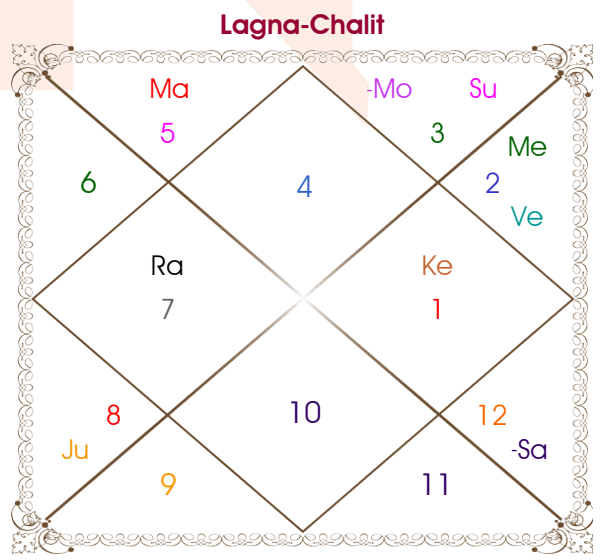

A

Kanika

Model: Web-FreeMatching

Order No: 121506902

Male : \_\_\_\_\_ Sex \_\_\_\_\_ : Female  
 07/03/1994 : \_\_\_\_\_ Date of Birth \_\_\_\_\_ : 27/06/1995  
 Monday : \_\_\_\_\_ Day \_\_\_\_\_ : Tuesday  
 Hour 22:40:00 : \_\_\_\_\_ Time of Birth \_\_\_\_\_ : 08:40:00 Hour  
 Ghati 39:58:32 : \_\_\_\_\_ Time of Birth(Ghati) \_\_\_\_\_ : 08:06:40 Ghati  
 India : \_\_\_\_\_ Country \_\_\_\_\_ : India  
 Delhi : \_\_\_\_\_ City \_\_\_\_\_ : Delhi  
 28:39:00 North : \_\_\_\_\_ Latitude \_\_\_\_\_ : 28:39:00 North  
 77:13:00 East : \_\_\_\_\_ Longitude \_\_\_\_\_ : 77:13:00 East  
 82:30:00 East : \_\_\_\_\_ Zone \_\_\_\_\_ : 82:30:00 East  
 Hour -00:21:08 : \_\_\_\_\_ Loc Time Corr \_\_\_\_\_ : -00:21:08 Hour  
 Hour 00:00:00 : \_\_\_\_\_ War Time Corr \_\_\_\_\_ : 00:00:00 Hour  
 06:40:35 : \_\_\_\_\_ Sunrise \_\_\_\_\_ : 05:25:19  
 18:24:21 : \_\_\_\_\_ Sunset \_\_\_\_\_ : 19:22:40  
 23:46:48 : \_\_\_\_\_ Lahiri Ayanamsa \_\_\_\_\_ : 23:47:48

## Ashtakoot Guna Chart

Koot	Male	Female	Max	Mark	Dosha	Area
Varan	Vaishya	Shoodra	1	1.00	--	Deeds
Vashya	Chatushpad	Manav	2	1.00	--	Nature
Tara	Mitra	Vipat	3	1.50	--	Destiny
Yoni	Nakul	Sarp	4	0.00	--	Sex Life
Maitri	Saturn	Mercury	5	4.00	--	Relationship
Gana	Manushya	Deva	6	5.00	--	Sociality
Bhakut	Capricorn	Gemini	7	0.00	Yes	Life Style
Nadi	Antya	Madhya	8	8.00	--	Kids/Health
<b>Total:</b>			<b>36</b>	<b>20.50</b>		