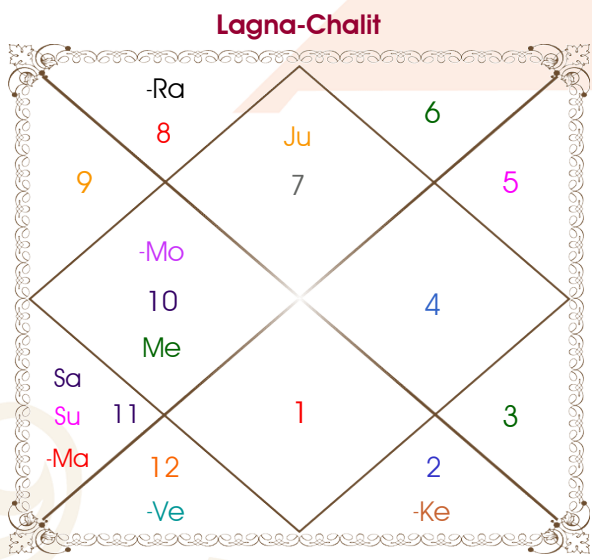

A

Kanika

Model: Web-FreeMatching

Order No: 121506902

Male : \_\_\_\_\_ Sex \_\_\_\_\_ : Female  
 07/03/1994 : \_\_\_\_\_ Date of Birth \_\_\_\_\_ : 27/06/1995  
 Monday : \_\_\_\_\_ Day \_\_\_\_\_ : Tuesday  
 Hour 22:40:00 : \_\_\_\_\_ Time of Birth \_\_\_\_\_ : 08:40:00 Hour  
 Ghati 39:58:32 : \_\_\_\_\_ Time of Birth(Ghati) \_\_\_\_\_ : 08:06:40 Ghati  
 India : \_\_\_\_\_ Country \_\_\_\_\_ : India  
 Delhi : \_\_\_\_\_ City \_\_\_\_\_ : Delhi  
 28:39:00 North : \_\_\_\_\_ Latitude \_\_\_\_\_ : 28:39:00 North  
 77:13:00 East : \_\_\_\_\_ Longitude \_\_\_\_\_ : 77:13:00 East  
 82:30:00 East : \_\_\_\_\_ Zone \_\_\_\_\_ : 82:30:00 East  
 Hour -00:21:08 : \_\_\_\_\_ Loc Time Corr \_\_\_\_\_ : -00:21:08 Hour  
 Hour 00:00:00 : \_\_\_\_\_ War Time Corr \_\_\_\_\_ : 00:00:00 Hour  
 06:40:35 : \_\_\_\_\_ Sunrise \_\_\_\_\_ : 05:25:19  
 18:24:21 : \_\_\_\_\_ Sunset \_\_\_\_\_ : 19:22:40  
 23:46:48 : \_\_\_\_\_ Lahiri Ayanamsa \_\_\_\_\_ : 23:47:48

Vimshottari Sun 4Y 4M 19D		Degree	Sign	Pln	Sign	Degree	Vimshottari Mars 2Y 9M 10D	
<b>Rahu</b>		19:38:48	Lib	Asc	Can	22:15:25	<b>Jupiter</b>	
<b>27/07/2015</b>		23:07:10	Aqu	Sun	Gem	11:14:11	<b>06/04/2016</b>	
<b>26/07/2033</b>		00:15:11	Cap	Mon	Gem	01:22:33	<b>06/04/2032</b>	
Rahu	08/04/2018	29:09:37	Cap	Mer	Tau	19:43:52	Jupiter	25/05/2018
Jupiter	01/09/2020	20:47:46	Lib R	Jup R	Sco	13:41:03	Saturn	05/12/2020
Saturn	08/07/2023	05:06:54	Pis	Ven	Tau	26:15:04	Mercury	13/03/2023
Mercury	25/01/2026	10:45:25	Aqu	Sat	Pis	00:53:04	Ketu	17/02/2024
Ketu	12/02/2027	02:58:08	Sco R	Rah R	Lib	10:03:05	Venus	18/10/2026
Venus	12/02/2030	02:58:08	Tau R	Ket R	Ari	10:03:05	Sun	06/08/2027
Sun	07/01/2031	01:22:24	Cap	Ura R	Cap	05:38:40	Moon	05/12/2028
Moon	08/07/2032	28:55:55	Sag	Nep R	Cap	00:53:43	Mars	11/11/2029
Mars	26/07/2033	04:16:54	Sco R	Plu R	Sco	04:29:11	Rahu	06/04/2032