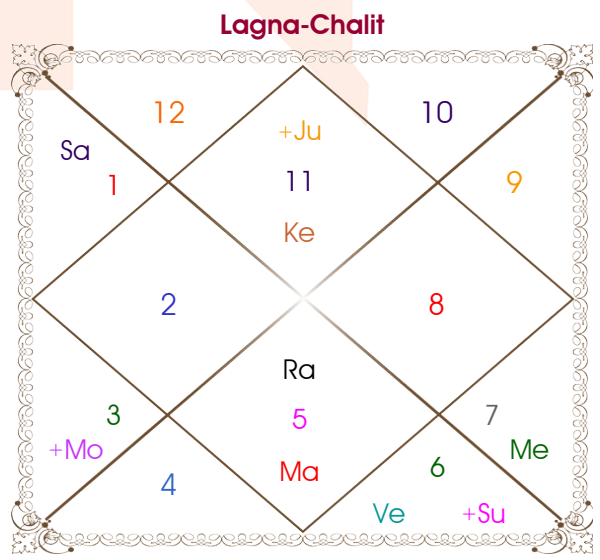

Vijjeet chordia

Chandni jain

Model: Web-FreeMatching

Order No: 121504802

Male : \_\_\_\_\_ Sex \_\_\_\_\_ : Female  
 02/05/1995 : \_\_\_\_\_ Date of Birth \_\_\_\_\_ : 12/10/1998  
 Tuesday : \_\_\_\_\_ Day \_\_\_\_\_ : Monday  
 Hour 15:15:00 : \_\_\_\_\_ Time of Birth \_\_\_\_\_ : 15:34:00 Hour  
 Ghati 23:56:38 : \_\_\_\_\_ Time of Birth(Ghati) \_\_\_\_\_ : 23:04:45 Ghati  
 India : \_\_\_\_\_ Country \_\_\_\_\_ : India  
 Delhi : \_\_\_\_\_ City \_\_\_\_\_ : Mumbai  
 28:39:00 North : \_\_\_\_\_ Latitude \_\_\_\_\_ : 18:58:00 North  
 77:13:00 East : \_\_\_\_\_ Longitude \_\_\_\_\_ : 72:50:00 East  
 82:30:00 East : \_\_\_\_\_ Zone \_\_\_\_\_ : 82:30:00 East  
 Hour -00:21:08 : \_\_\_\_\_ Loc Time Corr \_\_\_\_\_ : -00:38:40 Hour  
 Hour 00:00:00 : \_\_\_\_\_ War Time Corr \_\_\_\_\_ : 00:00:00 Hour  
 05:40:20 : \_\_\_\_\_ Sunrise \_\_\_\_\_ : 06:32:01  
 18:56:30 : \_\_\_\_\_ Sunset \_\_\_\_\_ : 18:18:17  
 23:47:39 : \_\_\_\_\_ Lahiri Ayanamsa \_\_\_\_\_ : 23:50:14

## Ashtakoot Guna Chart

Koot	Male	Female	Max	Mark	Dosha	Area
Varan	Vaishya	Shoodra	1	1.00	--	Deeds
Vashya	Chatushpad	Manav	2	1.00	--	Nature
Tara	Vadha	Kshem	3	1.50	--	Destiny
Yoni	Sarp	Marjar	4	2.00	--	Sex Life
Maitri	Venus	Mercury	5	5.00	--	Relationship
Gana	Manushya	Deva	6	5.00	--	Sociality
Bhakut	Taurus	Gemini	7	0.00	Yes	Life Style
Nadi	Antya	Adya	8	8.00	--	Kids/Health
<b>Total:</b>			<b>36</b>	<b>23.50</b>		