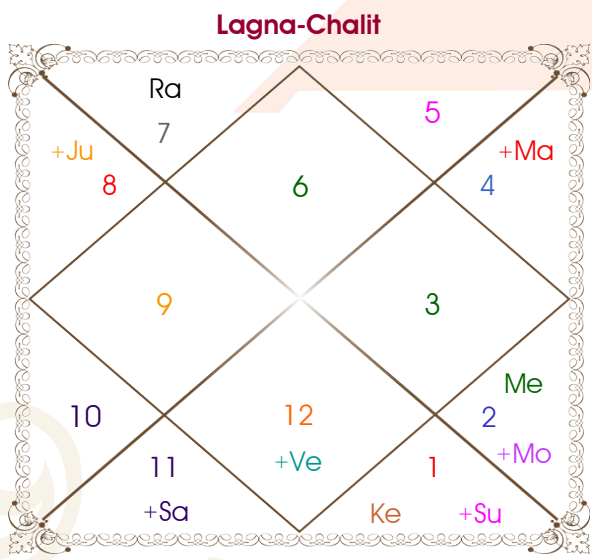

Vijjeet chordia

Chandni jain

Model: Web-FreeMatching

Order No: 121504802

Male : \_\_\_\_\_ Sex \_\_\_\_\_ : Female  
 02/05/1995 : \_\_\_\_\_ Date of Birth \_\_\_\_\_ : 12/10/1998  
 Tuesday : \_\_\_\_\_ Day \_\_\_\_\_ : Monday  
 Hour 15:15:00 : \_\_\_\_\_ Time of Birth \_\_\_\_\_ : 15:34:00 Hour  
 Ghati 23:56:38 : \_\_\_\_\_ Time of Birth(Ghati) \_\_\_\_\_ : 23:04:45 Ghati  
 India : \_\_\_\_\_ Country \_\_\_\_\_ : India  
 Delhi : \_\_\_\_\_ City \_\_\_\_\_ : Mumbai  
 28:39:00 North : \_\_\_\_\_ Latitude \_\_\_\_\_ : 18:58:00 North  
 77:13:00 East : \_\_\_\_\_ Longitude \_\_\_\_\_ : 72:50:00 East  
 82:30:00 East : \_\_\_\_\_ Zone \_\_\_\_\_ : 82:30:00 East  
 Hour -00:21:08 : \_\_\_\_\_ Loc Time Corr \_\_\_\_\_ : -00:38:40 Hour  
 Hour 00:00:00 : \_\_\_\_\_ War Time Corr \_\_\_\_\_ : 00:00:00 Hour  
 05:40:20 : \_\_\_\_\_ Sunrise \_\_\_\_\_ : 06:32:01  
 18:56:30 : \_\_\_\_\_ Sunset \_\_\_\_\_ : 18:18:17  
 23:47:39 : \_\_\_\_\_ Lahiri Ayanamsa \_\_\_\_\_ : 23:50:14

## Ashtakoot Guna Chart

Koot	Male	Female	Max	Mark	Dosha	Area
Varan	Vaishya	Shoodra	1	1.00	--	Deeds
Vashya	Chatushpad	Manav	2	1.00	--	Nature
Tara	Vadha	Kshem	3	1.50	--	Destiny
Yoni	Sarp	Marjar	4	2.00	--	Sex Life
Maitri	Venus	Mercury	5	5.00	--	Relationship
Gana	Manushya	Deva	6	5.00	--	Sociality
Bhakut	Taurus	Gemini	7	0.00	Yes	Life Style
Nadi	Antya	Adya	8	8.00	--	Kids/Health
<b>Total:</b>			<b>36</b>	<b>23.50</b>		