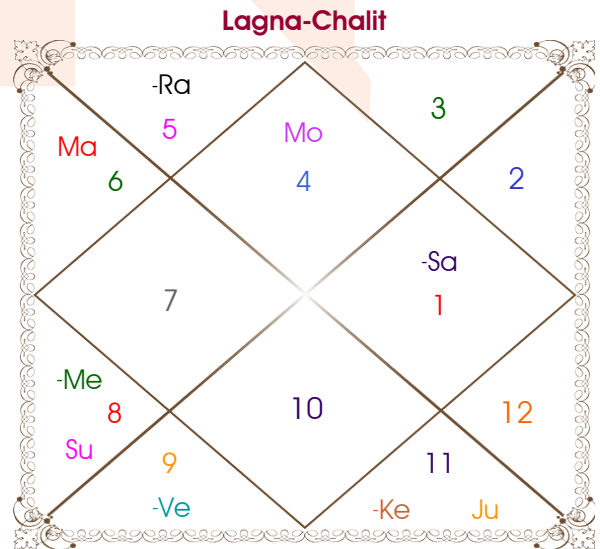

Ribhav arora

Dollie Juneja

Model: Web-FreeMatching

Order No: 121500003

Male : \_\_\_\_\_ Sex \_\_\_\_\_ : Female  
 27/12/1997 : \_\_\_\_\_ Date of Birth \_\_\_\_\_ : 08/12/1998  
 Saturday : \_\_\_\_\_ Day \_\_\_\_\_ : Tuesday  
 Hour 12:32:00 : \_\_\_\_\_ Time of Birth \_\_\_\_\_ : 22:10:00 Hour  
 Ghati 14:28:24 : \_\_\_\_\_ Time of Birth(Ghati) \_\_\_\_\_ : 38:58:49 Ghati  
 India : \_\_\_\_\_ Country \_\_\_\_\_ : India  
 Hyderabad : \_\_\_\_\_ City \_\_\_\_\_ : Delhi  
 17:22:00 North : \_\_\_\_\_ Latitude \_\_\_\_\_ : 28:39:00 North  
 78:26:00 East : \_\_\_\_\_ Longitude \_\_\_\_\_ : 77:13:00 East  
 82:30:00 East : \_\_\_\_\_ Zone \_\_\_\_\_ : 82:30:00 East  
 Hour -00:16:16 : \_\_\_\_\_ Loc Time Corr \_\_\_\_\_ : -00:21:08 Hour  
 Hour 00:00:00 : \_\_\_\_\_ War Time Corr \_\_\_\_\_ : 00:00:00 Hour  
 06:44:38 : \_\_\_\_\_ Sunrise \_\_\_\_\_ : 07:01:38  
 17:50:08 : \_\_\_\_\_ Sunset \_\_\_\_\_ : 17:24:14  
 23:49:39 : \_\_\_\_\_ Lahiri Ayanamsa \_\_\_\_\_ : 23:50:22

## Ashtakoot Guna Chart

Koot	Male	Female	Max	Mark	Dosha	Area
Varan	Vipra	Vipra	1	1.00	--	Deeds
Vashya	Keetak	Jalchar	2	1.00	--	Nature
Tara	Atimitra	Sampat	3	3.00	--	Destiny
Yoni	Mrig	Marjar	4	2.00	--	Sex Life
Maitri	Mars	Moon	5	4.00	--	Relationship
Gana	Deva	Rakshas	6	1.00	--	Sociality
Bhakut	Scorpio	Cancer	7	0.00	Yes	Life Style
Nadi	Madhya	Antya	8	8.00	--	Kids/Health
<b>Total:</b>			<b>36</b>	<b>20.00</b>		