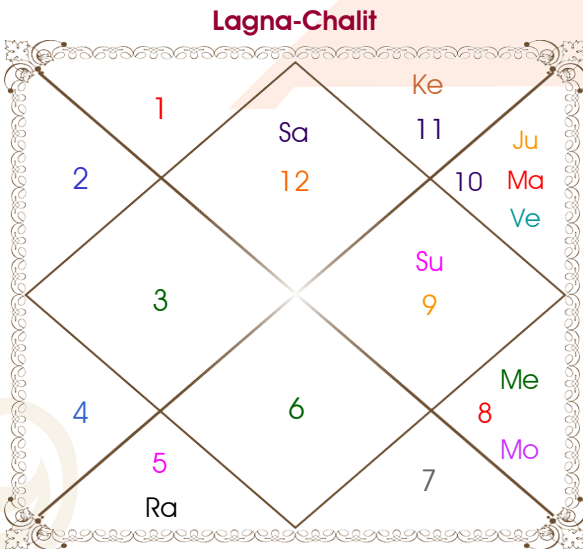

Ribhav arora

Dollie Juneja

Model: Web-FreeMatching

Order No: 121500003

Male : \_\_\_\_\_ Sex \_\_\_\_\_ : Female  
 27/12/1997 : \_\_\_\_\_ Date of Birth \_\_\_\_\_ : 08/12/1998  
 Saturday : \_\_\_\_\_ Day \_\_\_\_\_ : Tuesday  
 Hour 12:32:00 : \_\_\_\_\_ Time of Birth \_\_\_\_\_ : 22:10:00 Hour  
 Ghati 14:28:24 : \_\_\_\_\_ Time of Birth(Ghati) \_\_\_\_\_ : 38:58:49 Ghati  
 India : \_\_\_\_\_ Country \_\_\_\_\_ : India  
 Hyderabad : \_\_\_\_\_ City \_\_\_\_\_ : Delhi  
 17:22:00 North : \_\_\_\_\_ Latitude \_\_\_\_\_ : 28:39:00 North  
 78:26:00 East : \_\_\_\_\_ Longitude \_\_\_\_\_ : 77:13:00 East  
 82:30:00 East : \_\_\_\_\_ Zone \_\_\_\_\_ : 82:30:00 East  
 Hour -00:16:16 : \_\_\_\_\_ Loc Time Corr \_\_\_\_\_ : -00:21:08 Hour  
 Hour 00:00:00 : \_\_\_\_\_ War Time Corr \_\_\_\_\_ : 00:00:00 Hour  
 06:44:38 : \_\_\_\_\_ Sunrise \_\_\_\_\_ : 07:01:38  
 17:50:08 : \_\_\_\_\_ Sunset \_\_\_\_\_ : 17:24:14  
 23:49:39 : \_\_\_\_\_ Lahiri Ayanamsa \_\_\_\_\_ : 23:50:22

## Ashtakoot Guna Chart

Koot	Male	Female	Max	Mark	Dosha	Area
Varan	Vipra	Vipra	1	1.00	--	Deeds
Vashya	Keetak	Jalchar	2	1.00	--	Nature
Tara	Atimitra	Sampat	3	3.00	--	Destiny
Yoni	Mrig	Marjar	4	2.00	--	Sex Life
Maitri	Mars	Moon	5	4.00	--	Relationship
Gana	Deva	Rakshas	6	1.00	--	Sociality
Bhakut	Scorpio	Cancer	7	0.00	Yes	Life Style
Nadi	Madhya	Antya	8	8.00	--	Kids/Health
<b>Total:</b>			<b>36</b>	<b>20.00</b>		