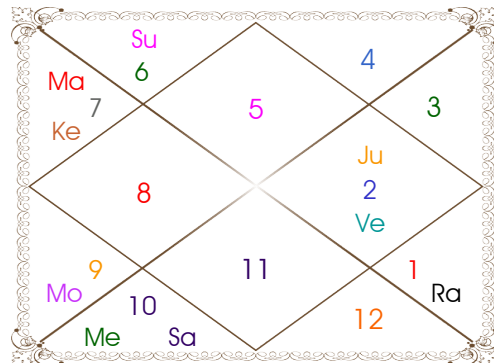

Paya(Rasi-Nak) _____: Iron - Copper

SunSign(West) _____: Libra

FUTUREPOINT
Astro Solutions

Planetary Degrees and their Positions

Pl	R	C	Rasi	Degree	Speed	Nak	Pad	No.	RL	NL	Sub	Dignity
Asc			Scor	04:06:58	306:57:11	Anuradha	1	17	Mar	Sat	Sat	---
Sun			Vir	27:46:38	00:59:27	Chitra	2	14	Mer	Mar	Jup	NuSign
Mon			Aqu	08:34:18	12:42:35	Satbisha	1	24	Sat	Rah	Rah	NuSign
Mar			Can	12:00:19	00:32:15	Pushya	3	8	Mon	Sat	Mon	Dblitted
Mer	R	C	Lib	10:25:13	00:47:21	Svati	2	15	Ven	Rah	Jup	FrSign
Jup			Lib	24:08:39	00:12:30	Visakha	2	16	Ven	Jup	Mer	EnSign
Ven	R		Lib	24:08:59	00:04:36	Visakha	2	16	Ven	Jup	Mer	OwnSign
Sat	R		Aqu	12:25:50	00:02:29	Satbisha	2	24	Sat	Rah	Sat	Moltrikn
Rah	R		Lib	21:13:05	00:03:48	Visakha	1	16	Ven	Jup	Jup	FrSign
Ket	R		Ari	21:13:05	00:03:48	Bharani	3	2	Mar	Ven	Jup	FrSign
Ura			Sag	28:40:26	00:00:40	U Sadha	1	21	Jup	Sun	Mar	---
Nep			Sag	26:49:47	00:00:25	U Sadha	1	21	Jup	Sun	Sun	---
Plu			Scor	02:48:03	00:02:03	Visakha	4	16	Mar	Jup	Rah	---
Mid Heaven			Leo	11:17:59	--	Magha	--	10	Sun	Ket	Sat	--

R-Retrograde S-Stationary

C- Combust D-Deep Combust

Rahu : True

Lahiri Ayanamsa : 23:47:15

Lagna-Chalit

Moon Chart

Navamsa Chart

Vimshottari Dasha

- ❖ The above dasa periods have been computed on the basis of Moon Degree. However, as per bhayat / bhabhog the balance of dasa is **Rah 15 Y 5 M 12 D**.
- ❖ The Dates given for Dasa periods show their endings. Divisions of Vimshottari Dasa for Complete 120 years are given here without any consideration of longevity.