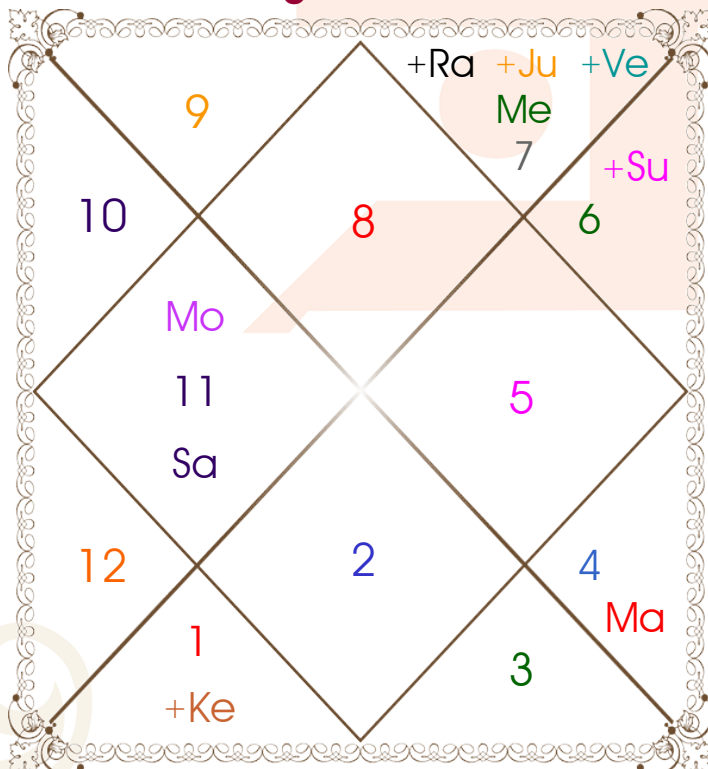

Planetary Degrees and their Positions

Pl	R	C	Rasi	Degree	Speed	Nak	Pad	No.	RL	NL	Sub	Dignity
Asc			Scor	04:06:58	306:57:11	Anuradha	1	17	Mar	Sat	Sat	---
Sun			Vir	27:46:38	00:59:27	Chitra	2	14	Mer	Mar	Jup	NuSign
Mon			Aqu	08:34:18	12:42:35	Satbisha	1	24	Sat	Rah	Rah	NuSign
Mar			Can	12:00:19	00:32:15	Pushya	3	8	Mon	Sat	Mon	Dblitted
Mer	R	C	Lib	10:25:13	00:47:21	Svati	2	15	Ven	Rah	Jup	FrSign
Jup			Lib	24:08:39	00:12:30	Visakha	2	16	Ven	Jup	Mer	EnSign
Ven	R		Lib	24:08:59	00:04:36	Visakha	2	16	Ven	Jup	Mer	OwnSign
Sat	R		Aqu	12:25:50	00:02:29	Satbisha	2	24	Sat	Rah	Sat	Moltrikn
Rah	R		Lib	21:13:05	00:03:48	Visakha	1	16	Ven	Jup	Jup	FrSign
Ket	R		Ari	21:13:05	00:03:48	Bharani	3	2	Mar	Ven	Jup	FrSign
Ura			Sag	28:40:26	00:00:40	U Sadha	1	21	Jup	Sun	Mar	---
Nep			Sag	26:49:47	00:00:25	U Sadha	1	21	Jup	Sun	Sun	---
Plu			Scor	02:48:03	00:02:03	Visakha	4	16	Mar	Jup	Rah	---
Mid Heaven			Leo	11:17:59	--	Magha	--	10	Sun	Ket	Sat	--

R-Retrograde S-Stationary

C- Combust D-Deep Combust

Rahu : True

Lahiri Ayanamsa : 23:47:15

Lagna-Chalit