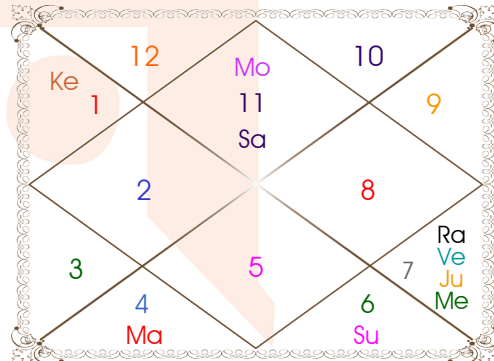

Paya(Rasi-Nak) _____: Iron - Copper

SunSign(West) _____: Libra

FUTUREPOINT
Astro Solutions

Planetary Degrees and their Positions

Pl	R	C	Rasi	Degree	Speed	Nak	Pad	No.	RL	NL	Sub	Dignity
Asc			Scor	04:06:58	306:57:11	Anuradha	1	17	Mar	Sat	Sat	---
Sun			Vir	27:46:38	00:59:27	Chitra	2	14	Mer	Mar	Jup	NuSign
Mon			Aqu	08:34:18	12:42:35	Satbisha	1	24	Sat	Rah	Rah	NuSign
Mar			Can	12:00:19	00:32:15	Pushya	3	8	Mon	Sat	Mon	Dblitted
Mer	R	C	Lib	10:25:13	00:47:21	Svati	2	15	Ven	Rah	Jup	FrSign
Jup			Lib	24:08:39	00:12:30	Visakha	2	16	Ven	Jup	Mer	EnSign
Ven	R		Lib	24:08:59	00:04:36	Visakha	2	16	Ven	Jup	Mer	OwnSign
Sat	R		Aqu	12:25:50	00:02:29	Satbisha	2	24	Sat	Rah	Sat	Moltrikn
Rah	R		Lib	21:13:05	00:03:48	Visakha	1	16	Ven	Jup	Jup	FrSign
Ket	R		Ari	21:13:05	00:03:48	Bharani	3	2	Mar	Ven	Jup	FrSign
Ura			Sag	28:40:26	00:00:40	U Sadha	1	21	Jup	Sun	Mar	---
Nep			Sag	26:49:47	00:00:25	U Sadha	1	21	Jup	Sun	Sun	---
Plu			Scor	02:48:03	00:02:03	Visakha	4	16	Mar	Jup	Rah	---
Mid Heaven			Leo	11:17:59	--	Magha	--	10	Sun	Ket	Sat	--

R-Retrograde S-Stationary

C- Combust D-Deep Combust

Rahu : True

Lahiri Ayanamsa : 23:47:15

Lagna-Chalit

Moon Chart

Navamsa Chart

Vimshottari Dasha

- ❖ The above dasa periods have been computed on the basis of Moon Degree. However, as per bhayat / bhabhog the balance of dasa is **Rah 15 Y 5 M 12 D**.
- ❖ The Dates given for Dasa periods show their endings. Divisions of Vimshottari Dasa for Complete 120 years are given here without any consideration of longevity.