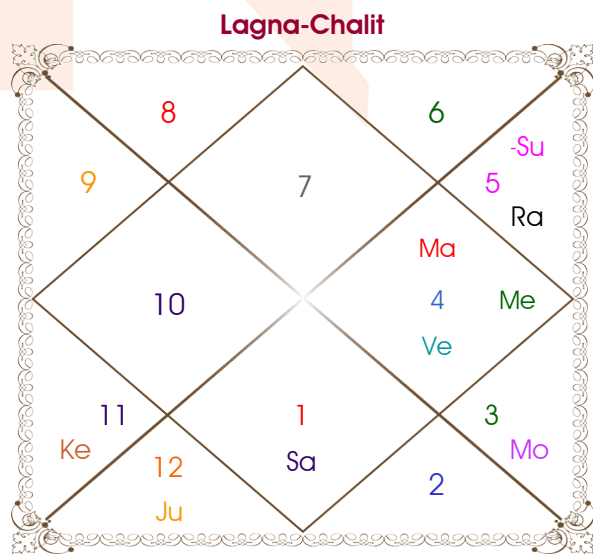

Prateek kaushik

Parul sharma

Model: Web-FreeMatching

Order No: 121490808

Male : \_\_\_\_\_ Sex \_\_\_\_\_ : Female  
 20/05/1994 : \_\_\_\_\_ Date of Birth \_\_\_\_\_ : 18/08/1998  
 Friday : \_\_\_\_\_ Day \_\_\_\_\_ : Tuesday  
 Hour 21:05:00 : \_\_\_\_\_ Time of Birth \_\_\_\_\_ : 11:32:00 Hour  
 Ghati 39:02:48 : \_\_\_\_\_ Time of Birth(Ghati) \_\_\_\_\_ : 14:13:49 Ghati  
 India : \_\_\_\_\_ Country \_\_\_\_\_ : India  
 Agra : \_\_\_\_\_ City \_\_\_\_\_ : Delhi  
 27:09:00 North : \_\_\_\_\_ Latitude \_\_\_\_\_ : 28:39:00 North  
 78:00:00 East : \_\_\_\_\_ Longitude \_\_\_\_\_ : 77:13:00 East  
 82:30:00 East : \_\_\_\_\_ Zone \_\_\_\_\_ : 82:30:00 East  
 Hour -00:18:00 : \_\_\_\_\_ Loc Time Corr \_\_\_\_\_ : -00:21:08 Hour  
 Hour 00:00:00 : \_\_\_\_\_ War Time Corr \_\_\_\_\_ : 00:00:00 Hour  
 05:27:52 : \_\_\_\_\_ Sunrise \_\_\_\_\_ : 05:51:43  
 19:01:28 : \_\_\_\_\_ Sunset \_\_\_\_\_ : 18:57:49  
 23:46:56 : \_\_\_\_\_ Lahiri Ayanamsa \_\_\_\_\_ : 23:50:09

## Ashtakoot Guna Chart

Koot	Male	Female	Max	Mark	Dosha	Area
Varan	Vaishya	Shoodra	1	1.00	--	Deeds
Vashya	Manav	Manav	2	2.00	--	Nature
Tara	Vadha	Kshem	3	1.50	--	Destiny
Yoni	Gau	Shwan	4	2.00	--	Sex Life
Maitri	Mercury	Mercury	5	5.00	--	Relationship
Gana	Manushya	Manushya	6	6.00	--	Sociality
Bhakut	Virgo	Gemini	7	7.00	--	Life Style
Nadi	Adya	Adya	8	0.00	Yes	Kids/Health
<b>Total:</b>			<b>36</b>	<b>24.50</b>		