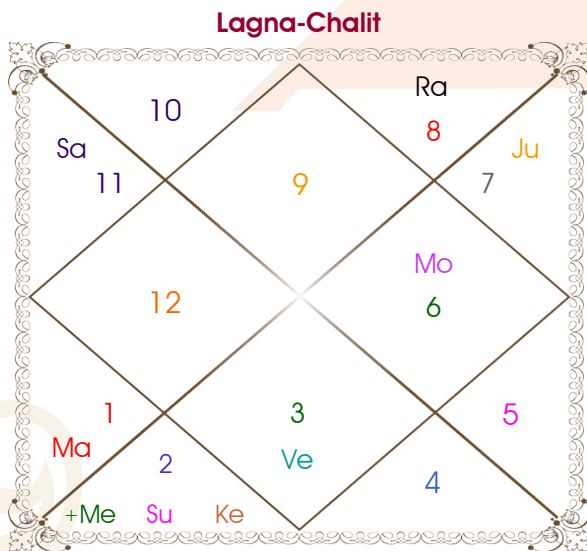

Prateek kaushik

Tamanna joshi

Model: Web-FreeMatching

Order No: 121490803

Male : \_\_\_\_\_ Sex \_\_\_\_\_ : Female  
 20/05/1994 : \_\_\_\_\_ Date of Birth \_\_\_\_\_ : 07/12/1996  
 Friday : \_\_\_\_\_ Day \_\_\_\_\_ : Saturday  
 Hour 21:05:00 : \_\_\_\_\_ Time of Birth \_\_\_\_\_ : 15:30:00 Hour  
 Ghati 39:02:48 : \_\_\_\_\_ Time of Birth(Ghati) \_\_\_\_\_ : 21:27:40 Ghati  
 India : \_\_\_\_\_ Country \_\_\_\_\_ : India  
 Agra : \_\_\_\_\_ City \_\_\_\_\_ : Delhi  
 27:09:00 North : \_\_\_\_\_ Latitude \_\_\_\_\_ : 28:39:00 North  
 78:00:00 East : \_\_\_\_\_ Longitude \_\_\_\_\_ : 77:13:00 East  
 82:30:00 East : \_\_\_\_\_ Zone \_\_\_\_\_ : 82:30:00 East  
 Hour -00:18:00 : \_\_\_\_\_ Loc Time Corr \_\_\_\_\_ : -00:21:08 Hour  
 Hour 00:00:00 : \_\_\_\_\_ War Time Corr \_\_\_\_\_ : 00:00:00 Hour  
 05:27:52 : \_\_\_\_\_ Sunrise \_\_\_\_\_ : 07:01:16  
 19:01:28 : \_\_\_\_\_ Sunset \_\_\_\_\_ : 17:24:09  
 23:46:56 : \_\_\_\_\_ Lahiri Ayanamsa \_\_\_\_\_ : 23:48:52

## Ashtakoot Guna Chart

Koot	Male	Female	Max	Mark	Dosha	Area
Varan	Vaishya	Shoodra	1	1.00	--	Deeds
Vashya	Manav	Manav	2	2.00	--	Nature
Tara	Vadha	Kshem	3	1.50	--	Destiny
Yoni	Gau	Mahish	4	3.00	--	Sex Life
Maitri	Mercury	Venus	5	5.00	--	Relationship
Gana	Manushya	Deva	6	5.00	--	Sociality
Bhakut	Virgo	Libra	7	0.00	Yes	Life Style
Nadi	Adya	Antya	8	8.00	--	Kids/Health
<b>Total:</b>			<b>36</b>	<b>25.50</b>		