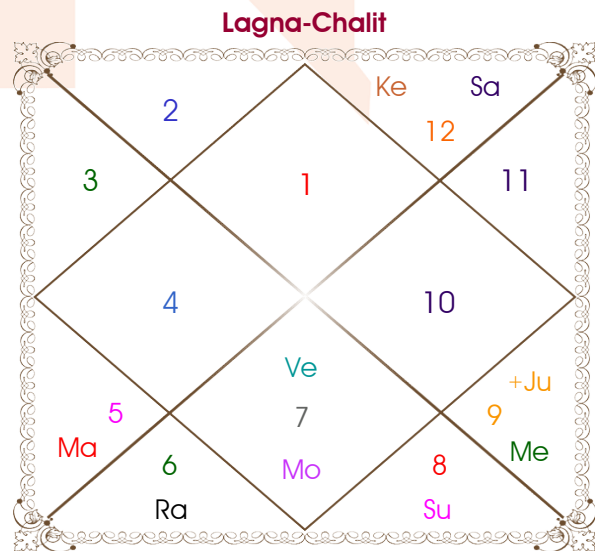

Prateek kaushik

Tamanna joshi

Model: Web-FreeMatching

Order No: 121490803

Male : \_\_\_\_\_ Sex \_\_\_\_\_ : Female  
 20/05/1994 : \_\_\_\_\_ Date of Birth \_\_\_\_\_ : 07/12/1996  
 Friday : \_\_\_\_\_ Day \_\_\_\_\_ : Saturday  
 Hour 21:05:00 : \_\_\_\_\_ Time of Birth \_\_\_\_\_ : 15:30:00 Hour  
 Ghati 39:02:48 : \_\_\_\_\_ Time of Birth(Ghati) \_\_\_\_\_ : 21:27:40 Ghati  
 India : \_\_\_\_\_ Country \_\_\_\_\_ : India  
 Agra : \_\_\_\_\_ City \_\_\_\_\_ : Delhi  
 27:09:00 North : \_\_\_\_\_ Latitude \_\_\_\_\_ : 28:39:00 North  
 78:00:00 East : \_\_\_\_\_ Longitude \_\_\_\_\_ : 77:13:00 East  
 82:30:00 East : \_\_\_\_\_ Zone \_\_\_\_\_ : 82:30:00 East  
 Hour -00:18:00 : \_\_\_\_\_ Loc Time Corr \_\_\_\_\_ : -00:21:08 Hour  
 Hour 00:00:00 : \_\_\_\_\_ War Time Corr \_\_\_\_\_ : 00:00:00 Hour  
 05:27:52 : \_\_\_\_\_ Sunrise \_\_\_\_\_ : 07:01:16  
 19:01:28 : \_\_\_\_\_ Sunset \_\_\_\_\_ : 17:24:09  
 23:46:56 : \_\_\_\_\_ Lahiri Ayanamsa \_\_\_\_\_ : 23:48:52

## Ashtakoot Guna Chart

Koot	Male	Female	Max	Mark	Dosha	Area
Varan	Vaishya	Shoodra	1	1.00	--	Deeds
Vashya	Manav	Manav	2	2.00	--	Nature
Tara	Vadha	Kshem	3	1.50	--	Destiny
Yoni	Gau	Mahish	4	3.00	--	Sex Life
Maitri	Mercury	Venus	5	5.00	--	Relationship
Gana	Manushya	Deva	6	5.00	--	Sociality
Bhakut	Virgo	Libra	7	0.00	Yes	Life Style
Nadi	Adya	Antya	8	8.00	--	Kids/Health
<b>Total:</b>			<b>36</b>	<b>25.50</b>		