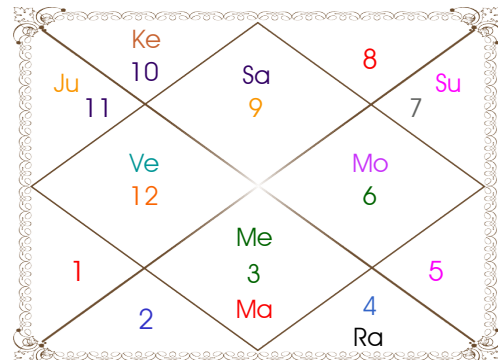

Planetary Degrees and their Positions

Pl	R	C	Rasi	Degree	Speed	Nak	Pad	No.	RL	NL	Sub	Dignity
Asc			Sco	17:18:15	309:01:17	Jyestha	1	18	Mar	Mer	Mer	---
Sun			Can	11:15:37	00:57:22	Pushya	3	8	Mon	Sat	Mon	FrSign
Mon			Leo	17:13:09	11:50:40	P Phal	2	11	Sun	Ven	Mon	FrSign
Mar			Leo	09:33:47	00:37:28	Magha	3	10	Sun	Ket	Sat	FrSign
Mer	R		Gem	27:07:54	00:03:34	Punrvsu	3	7	Mer	Jup	Ven	OwnSign
Jup			Lib	15:45:01	00:03:51	Svati	3	15	Ven	Rah	Ven	EnSign
Ven			Gem	17:17:44	01:12:39	Ardra	4	6	Mer	Rah	Ven	FrSign
Sat		C	Can	19:36:34	00:07:39	Aslesa	1	9	Mon	Mer	Ven	EnSign
Rah	R		Pis	02:24:01	00:02:19	P Bhad	4	25	Jup	Jup	Rah	NuSign
Ket	R		Vir	02:24:01	00:02:19	U Phal	2	12	Mer	Sun	Jup	EnSign
Ura	R		Aqu	20:11:59	00:01:41	P Bhad	1	25	Sat	Jup	Jup	---
Nep	R		Cap	24:50:18	00:01:35	Dhanish	1	23	Sat	Mar	Rah	---
Plu	R		Sag	00:29:51	00:01:05	Moola	1	19	Jup	Ket	Ket	---
Mid Heaven			Leo	29:18:11	--	U Phal	--	12	Sun	Sun	Rah	--

R-Retrograde S-Stationary

C- Combust D-Deep Combust

Rahu : True

Lahiri Ayanamsa : 23:56:58

Lagna-Chalit

Moon Chart

Navamsa Chart

Vimshottari Dasha

Balance of Dasa : Venus 14 Years 2 Months 1 Days

Ven 20 Years	Sun 6 Years	Mon 10 Years	Mar 7 Years	Rah 18 Years
28/07/2006	28/09/2020	29/09/2026	28/09/2036	29/09/2043
28/09/2020	29/09/2026	28/09/2036	29/09/2043	29/09/2061
00/00/0000	Sun 16/01/2021	Mon 30/07/2027	Mar 24/02/2037	Rah 11/06/2046
28/07/2006	Mon 17/07/2021	Mar 28/02/2028	Rah 15/03/2038	Jup 04/11/2048
Mon 29/09/2006	Mar 22/11/2021	Rah 29/08/2029	Jup 19/02/2039	Sat 11/09/2051
Mar 29/11/2007	Rah 17/10/2022	Jup 29/12/2030	Sat 30/03/2040	Mer 30/03/2054
Rah 29/11/2010	Jup 05/08/2023	Sat 29/07/2032	Mer 27/03/2041	Ket 18/04/2055
Jup 30/07/2013	Sat 17/07/2024	Mer 29/12/2033	Ket 23/08/2041	Ven 17/04/2058
Sat 28/09/2016	Mer 24/05/2025	Ket 30/07/2034	Ven 23/10/2042	Sun 12/03/2059
Mer 30/07/2019	Ket 29/09/2025	Ven 30/03/2036	Sun 28/02/2043	Mon 10/09/2060
Ket 28/09/2020	Ven 29/09/2026	Sun 28/09/2036	Mon 29/09/2043	Mar 29/09/2061