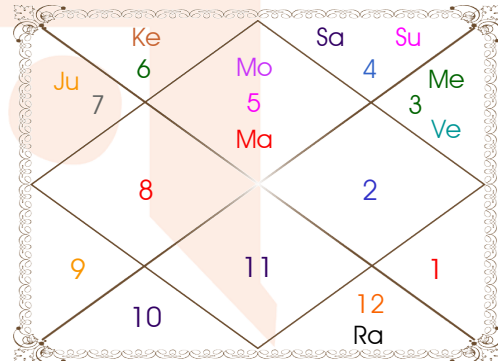

Planetary Degrees and their Positions

Pl	R	C	Rasi	Degree	Speed	Nak	Pad	No.	RL	NL	Sub	Dignity
Asc			Sco	17:18:15	309:01:17	Jyestha	1	18	Mar	Mer	Mer	---
Sun			Can	11:15:37	00:57:22	Pushya	3	8	Mon	Sat	Mon	FrSign
Mon			Leo	17:13:09	11:50:40	P Phal	2	11	Sun	Ven	Mon	FrSign
Mar			Leo	09:33:47	00:37:28	Magha	3	10	Sun	Ket	Sat	FrSign
Mer	R		Gem	27:07:54	00:03:34	Punrvsu	3	7	Mer	Jup	Ven	OwnSign
Jup			Lib	15:45:01	00:03:51	Svati	3	15	Ven	Rah	Ven	EnSign
Ven			Gem	17:17:44	01:12:39	Ardra	4	6	Mer	Rah	Ven	FrSign
Sat		C	Can	19:36:34	00:07:39	Aslesa	1	9	Mon	Mer	Ven	EnSign
Rah	R		Pis	02:24:01	00:02:19	P Bhad	4	25	Jup	Jup	Rah	NuSign
Ket	R		Vir	02:24:01	00:02:19	U Phal	2	12	Mer	Sun	Jup	EnSign
Ura	R		Aqu	20:11:59	00:01:41	P Bhad	1	25	Sat	Jup	Jup	---
Nep	R		Cap	24:50:18	00:01:35	Dhanish	1	23	Sat	Mar	Rah	---
Plu	R		Sag	00:29:51	00:01:05	Moola	1	19	Jup	Ket	Ket	---
Mid Heaven			Leo	29:18:11	--	U Phal	--	12	Sun	Sun	Rah	--

R-Retrograde S-Stationary

C- Combust D-Deep Combust

Rahu : True

Lahiri Ayanamsa : 23:56:58

Lagna-Chalit

Moon Chart

Navamsa Chart

Vimshottari Dasha

Balance of Dasa : Venus 14 Years 2 Months 1 Days

Ven 20 Years	Sun 6 Years	Mon 10 Years	Mar 7 Years	Rah 18 Years
28/07/2006	28/09/2020	29/09/2026	28/09/2036	29/09/2043
28/09/2020	29/09/2026	28/09/2036	29/09/2043	29/09/2061
00/00/0000	Sun 16/01/2021	Mon 30/07/2027	Mar 24/02/2037	Rah 11/06/2046
28/07/2006	Mon 17/07/2021	Mar 28/02/2028	Rah 15/03/2038	Jup 04/11/2048
Mon 29/09/2006	Mar 22/11/2021	Rah 29/08/2029	Jup 19/02/2039	Sat 11/09/2051
Mar 29/11/2007	Rah 17/10/2022	Jup 29/12/2030	Sat 30/03/2040	Mer 30/03/2054
Rah 29/11/2010	Jup 05/08/2023	Sat 29/07/2032	Mer 27/03/2041	Ket 18/04/2055
Jup 30/07/2013	Sat 17/07/2024	Mer 29/12/2033	Ket 23/08/2041	Ven 17/04/2058
Sat 28/09/2016	Mer 24/05/2025	Ket 30/07/2034	Ven 23/10/2042	Sun 12/03/2059
Mer 30/07/2019	Ket 29/09/2025	Ven 30/03/2036	Sun 28/02/2043	Mon 10/09/2060
Ket 28/09/2020	Ven 29/09/2026	Sun 28/09/2036	Mon 29/09/2043	Mar 29/09/2061