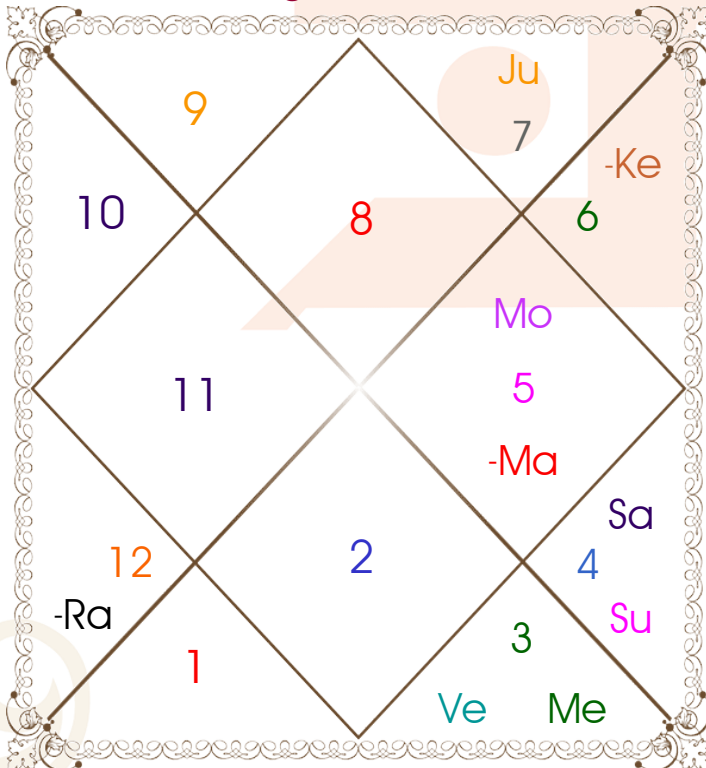

Planetary Degrees and their Positions

Pl	R	C	Rasi	Degree	Speed	Nak	Pad	No.	RL	NL	Sub	Dignity
Asc			Sco	17:18:15	309:01:17	Jyestha	1	18	Mar	Mer	Mer	---
Sun			Can	11:15:37	00:57:22	Pushya	3	8	Mon	Sat	Mon	FrSign
Mon			Leo	17:13:09	11:50:40	P Phal	2	11	Sun	Ven	Mon	FrSign
Mar			Leo	09:33:47	00:37:28	Magha	3	10	Sun	Ket	Sat	FrSign
Mer	R		Gem	27:07:54	00:03:34	Punrvsu	3	7	Mer	Jup	Ven	OwnSign
Jup			Lib	15:45:01	00:03:51	Svati	3	15	Ven	Rah	Ven	EnSign
Ven			Gem	17:17:44	01:12:39	Ardra	4	6	Mer	Rah	Ven	FrSign
Sat		C	Can	19:36:34	00:07:39	Aslesa	1	9	Mon	Mer	Ven	EnSign
Rah	R		Pis	02:24:01	00:02:19	P Bhad	4	25	Jup	Jup	Rah	NuSign
Ket	R		Vir	02:24:01	00:02:19	U Phal	2	12	Mer	Sun	Jup	EnSign
Ura	R		Aqu	20:11:59	00:01:41	P Bhad	1	25	Sat	Jup	Jup	---
Nep	R		Cap	24:50:18	00:01:35	Dhanish	1	23	Sat	Mar	Rah	---
Plu	R		Sag	00:29:51	00:01:05	Moola	1	19	Jup	Ket	Ket	---
Mid Heaven			Leo	29:18:11	--	U Phal	--	12	Sun	Sun	Rah	--

R-Retrograde S-Stationary

C- Combust D-Deep Combust

Rahu : True

Lahiri Ayanamsa : 23:56:58

Lagna-Chalit