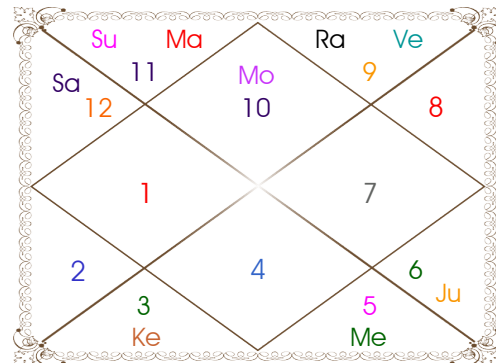

Planetary Degrees and their Positions

Pl	R	C	Rasi	Degree	Speed	Nak	Pad	No.	RL	NL	Sub	Dignity
Asc			Gem	13:14:33	323:36:38	Ardra	2	6	Mer	Rah	Mer	---
Sun			Sco	26:39:07	01:01:01	Jyestha	3	18	Mar	Mer	Jup	FrSign
Mon			Lib	10:50:04	13:03:18	Svati	2	15	Ven	Rah	Sat	NuSign
Mar			Can	25:17:14	00:06:01	Aslesa	3	9	Mon	Mer	Rah	Dblitted
Mer			Sag	15:41:14	01:20:36	P Sadha	1	20	Jup	Ven	Sun	NuSign
Jup			Cap	28:43:36	00:10:10	Dhanish	2	23	Sat	Mar	Sat	Dblitted
Ven			Sco	19:22:50	01:15:30	Jyestha	1	18	Mar	Mer	Ven	NuSign
Sat			Vir	09:43:59	00:03:21	U Phal	4	12	Mer	Sun	Ven	FrSign
Rah	R		Sag	27:28:44	00:05:10	U Sadha	1	21	Jup	Sun	Mon	Dblitted
Ket	R		Gem	27:28:44	00:05:10	Punrvsu	3	7	Mer	Jup	Ven	Dblitted
Ura			Aqu	28:45:11	00:00:33	P Bhad	3	25	Sat	Jup	Ven	---
Nep			Aqu	00:05:29	00:01:15	Dhanish	3	23	Sat	Mar	Mer	---
Plu			Sag	08:36:18	00:02:09	Moola	3	19	Jup	Ket	Jup	---
Mid Heaven			Pis	02:58:42	--	P Bhad	--	25	Jup	Jup	Rah	--

R-Retrograde S-Stationary

C- Combust D-Deep Combust

Rahu : True

Lahiri Ayanamsa : 24:00:01

Lagna-Chalit

Moon Chart

Navamsa Chart

Vimshottari Dasha

Balance of Dasa : Rahu 12 Years 4 Months 14 Days

Rah 18 Years	Jup 16 Years	Sat 19 Years	Mer 17 Years	Ket 7 Years
12/12/2009	28/04/2022	28/04/2038	27/04/2057	28/04/2074
28/04/2022	28/04/2038	27/04/2057	28/04/2074	27/04/2081
00/00/0000	Jup 15/06/2024	Sat 30/04/2041	Mer 24/09/2059	Ket 24/09/2074
12/12/2009	Sat 27/12/2026	Mer 09/01/2044	Ket 20/09/2060	Ven 24/11/2075
Sat 09/04/2012	Mer 03/04/2029	Ket 16/02/2045	Ven 22/07/2063	Sun 31/03/2076
Mer 27/10/2014	Ket 10/03/2030	Ven 18/04/2048	Sun 28/05/2064	Mon 30/10/2076
Ket 15/11/2015	Ven 08/11/2032	Sun 31/03/2049	Mon 27/10/2065	Mar 28/03/2077
Ven 15/11/2018	Sun 27/08/2033	Mon 30/10/2050	Mar 24/10/2066	Rah 16/04/2078
Sun 09/10/2019	Mon 27/12/2034	Mar 09/12/2051	Rah 13/05/2069	Jup 22/03/2079
Mon 09/04/2021	Mar 03/12/2035	Rah 15/10/2054	Jup 19/08/2071	Sat 30/04/2080
Mar 28/04/2022	Rah 28/04/2038	Jup 27/04/2057	Sat 28/04/2074	Mer 27/04/2081