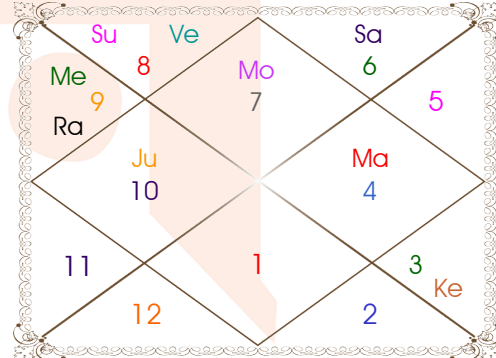

Planetary Degrees and their Positions

Pl	R	C	Rasi	Degree	Speed	Nak	Pad	No.	RL	NL	Sub	Dignity
Asc			Gem	13:14:33	323:36:38	Ardra	2	6	Mer	Rah	Mer	---
Sun			Sco	26:39:07	01:01:01	Jyestha	3	18	Mar	Mer	Jup	FrSign
Mon			Lib	10:50:04	13:03:18	Svati	2	15	Ven	Rah	Sat	NuSign
Mar			Can	25:17:14	00:06:01	Aslesa	3	9	Mon	Mer	Rah	Dblitted
Mer			Sag	15:41:14	01:20:36	P Sadha	1	20	Jup	Ven	Sun	NuSign
Jup			Cap	28:43:36	00:10:10	Dhanish	2	23	Sat	Mar	Sat	Dblitted
Ven			Sco	19:22:50	01:15:30	Jyestha	1	18	Mar	Mer	Ven	NuSign
Sat			Vir	09:43:59	00:03:21	U Phal	4	12	Mer	Sun	Ven	FrSign
Rah	R		Sag	27:28:44	00:05:10	U Sadha	1	21	Jup	Sun	Mon	Dblitted
Ket	R		Gem	27:28:44	00:05:10	Punrvsu	3	7	Mer	Jup	Ven	Dblitted
Ura			Aqu	28:45:11	00:00:33	P Bhad	3	25	Sat	Jup	Ven	---
Nep			Aqu	00:05:29	00:01:15	Dhanish	3	23	Sat	Mar	Mer	---
Plu			Sag	08:36:18	00:02:09	Moola	3	19	Jup	Ket	Jup	---
Mid Heaven			Pis	02:58:42	--	P Bhad	--	25	Jup	Jup	Rah	--

R-Retrograde S-Stationary

C- Combust D-Deep Combust

Rahu : True

Lahiri Ayanamsa : 24:00:01

Lagna-Chalit

Moon Chart

Navamsa Chart

Vimshottari Dasha

Balance of Dasa : Rahu 12 Years 4 Months 14 Days

Rah 18 Years	Jup 16 Years	Sat 19 Years	Mer 17 Years	Ket 7 Years
12/12/2009	28/04/2022	28/04/2038	27/04/2057	28/04/2074
28/04/2022	28/04/2038	27/04/2057	28/04/2074	27/04/2081
00/00/0000	Jup 15/06/2024	Sat 30/04/2041	Mer 24/09/2059	Ket 24/09/2074
12/12/2009	Sat 27/12/2026	Mer 09/01/2044	Ket 20/09/2060	Ven 24/11/2075
Sat 09/04/2012	Mer 03/04/2029	Ket 16/02/2045	Ven 22/07/2063	Sun 31/03/2076
Mer 27/10/2014	Ket 10/03/2030	Ven 18/04/2048	Sun 28/05/2064	Mon 30/10/2076
Ket 15/11/2015	Ven 08/11/2032	Sun 31/03/2049	Mon 27/10/2065	Mar 28/03/2077
Ven 15/11/2018	Sun 27/08/2033	Mon 30/10/2050	Mar 24/10/2066	Rah 16/04/2078
Sun 09/10/2019	Mon 27/12/2034	Mar 09/12/2051	Rah 13/05/2069	Jup 22/03/2079
Mon 09/04/2021	Mar 03/12/2035	Rah 15/10/2054	Jup 19/08/2071	Sat 30/04/2080
Mar 28/04/2022	Rah 28/04/2038	Jup 27/04/2057	Sat 28/04/2074	Mer 27/04/2081