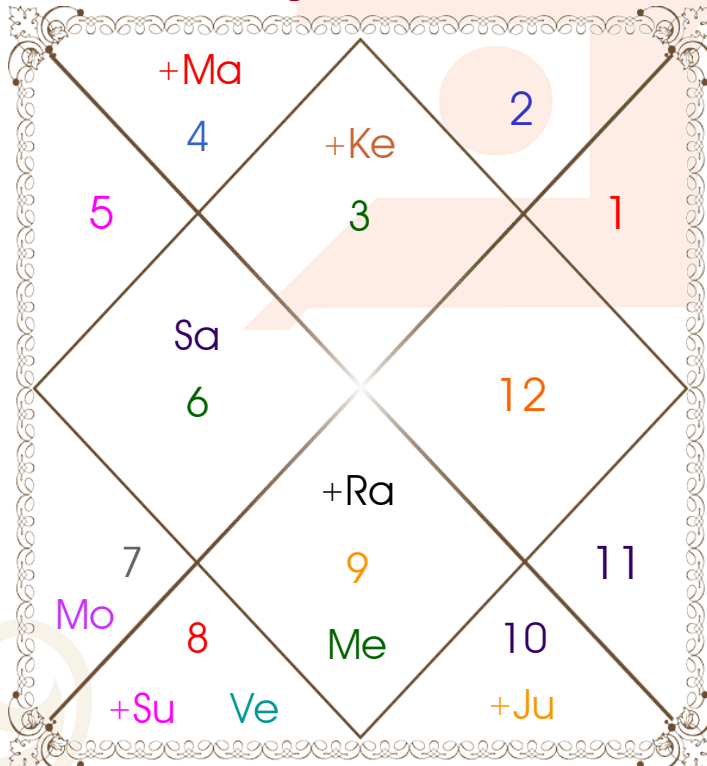

Planetary Degrees and their Positions

Pl	R	C	Rasi	Degree	Speed	Nak	Pad	No.	RL	NL	Sub	Dignity
Asc			Gem	13:14:33	323:36:38	Ardra	2	6	Mer	Rah	Mer	---
Sun			Sco	26:39:07	01:01:01	Jyestha	3	18	Mar	Mer	Jup	FrSign
Mon			Lib	10:50:04	13:03:18	Svati	2	15	Ven	Rah	Sat	NuSign
Mar			Can	25:17:14	00:06:01	Aslesa	3	9	Mon	Mer	Rah	Dblitted
Mer			Sag	15:41:14	01:20:36	P Sadha	1	20	Jup	Ven	Sun	NuSign
Jup			Cap	28:43:36	00:10:10	Dhanish	2	23	Sat	Mar	Sat	Dblitted
Ven			Sco	19:22:50	01:15:30	Jyestha	1	18	Mar	Mer	Ven	NuSign
Sat			Vir	09:43:59	00:03:21	U Phal	4	12	Mer	Sun	Ven	FrSign
Rah	R		Sag	27:28:44	00:05:10	U Sadha	1	21	Jup	Sun	Mon	Dblitted
Ket	R		Gem	27:28:44	00:05:10	Punrvsu	3	7	Mer	Jup	Ven	Dblitted
Ura			Aqu	28:45:11	00:00:33	P Bhad	3	25	Sat	Jup	Ven	---
Nep			Aqu	00:05:29	00:01:15	Dhanish	3	23	Sat	Mar	Mer	---
Plu			Sag	08:36:18	00:02:09	Moola	3	19	Jup	Ket	Jup	---
Mid Heaven			Pis	02:58:42	--	P Bhad	--	25	Jup	Jup	Rah	--

R-Retrograde S-Stationary

C- Combust D-Deep Combust

Rahu : True

Lahiri Ayanamsa : 24:00:01

Lagna-Chalit