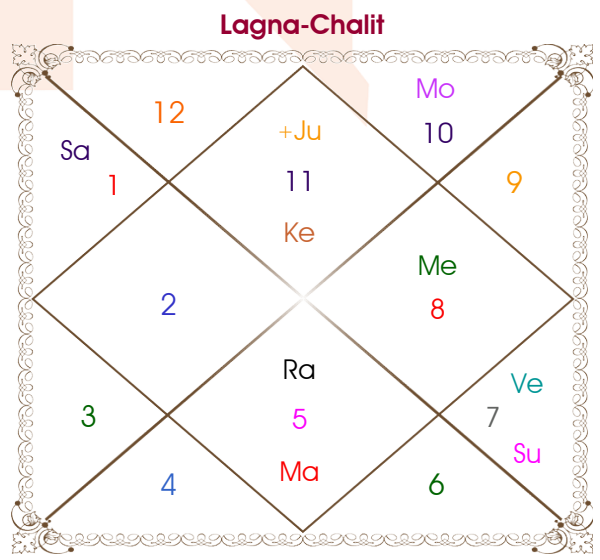

Akash kumar

Surbhi

Model: Web-FreeMatching

Order No: 121483702

Male : \_\_\_\_\_ Sex \_\_\_\_\_ : Female  
 07/08/1996 : \_\_\_\_\_ Date of Birth \_\_\_\_\_ : 29/10/1998  
 Wednesday : \_\_\_\_\_ Day \_\_\_\_\_ : Thursday  
 Hour 13:50:00 : \_\_\_\_\_ Time of Birth \_\_\_\_\_ : 14:39:00 Hour  
 Ghati 19:45:51 : \_\_\_\_\_ Time of Birth(Ghati) \_\_\_\_\_ : 19:43:06 Ghati  
 India : \_\_\_\_\_ Country \_\_\_\_\_ : India  
 Fazilka : \_\_\_\_\_ City \_\_\_\_\_ : Abohar  
 30:26:00 North : \_\_\_\_\_ Latitude \_\_\_\_\_ : 30:09:00 North  
 74:04:00 East : \_\_\_\_\_ Longitude \_\_\_\_\_ : 74:11:00 East  
 82:30:00 East : \_\_\_\_\_ Zone \_\_\_\_\_ : 82:30:00 East  
 Hour -00:33:44 : \_\_\_\_\_ Loc Time Corr \_\_\_\_\_ : -00:33:16 Hour  
 Hour 00:00:00 : \_\_\_\_\_ War Time Corr \_\_\_\_\_ : 00:00:00 Hour  
 05:55:39 : \_\_\_\_\_ Sunrise \_\_\_\_\_ : 06:44:56  
 19:22:44 : \_\_\_\_\_ Sunset \_\_\_\_\_ : 17:48:53  
 23:48:39 : \_\_\_\_\_ Lahiri Ayanamsa \_\_\_\_\_ : 23:50:16

Vimshottari Sun 2Y 6M 9D		Degree	Sign	Pln	Sign	Degree	Vimshottari Moon 0Y 5M 15D	
<b>Rahu</b>		01:55:26	Sco	Asc	Aqu	06:15:40	<b>Jupiter</b>	
<b>16/02/2016</b>		21:17:24	Can	Sun	Lib	11:54:16	<b>14/04/2024</b>	
<b>16/02/2034</b>		04:23:08	Tau	Mon	Cap	22:43:19	<b>14/04/2040</b>	
Rahu	29/10/2018	14:35:26	Gem	Mar	Leo	19:21:15	Jupiter	02/06/2026
Jupiter	24/03/2021	14:52:44	Leo	Mer	Sco	01:43:38	Saturn	13/12/2028
Saturn	29/01/2024	15:09:14	Sag R	Jup R	Aqu	24:42:51	Mercury	21/03/2031
Mercury	17/08/2026	06:15:45	Gem	Ven	Lib	11:42:02	Ketu	25/02/2032
Ketu	05/09/2027	13:16:22	Pis R	Sat R	Ari	05:52:32	Venus	26/10/2034
Venus	05/09/2030	15:53:13	Vir R	Rah	Leo	05:06:56	Sun	14/08/2035
Sun	30/07/2031	15:53:13	Pis R	Ket	Aqu	05:06:56	Moon	13/12/2036
Moon	28/01/2033	08:16:44	Cap R	Ura	Cap	15:01:10	Mars	19/11/2037
Mars	16/02/2034	02:02:09	Cap R	Nep	Cap	05:38:06	Rahu	14/04/2040
		06:31:33	Sco R	Plu	Sco	12:52:38		