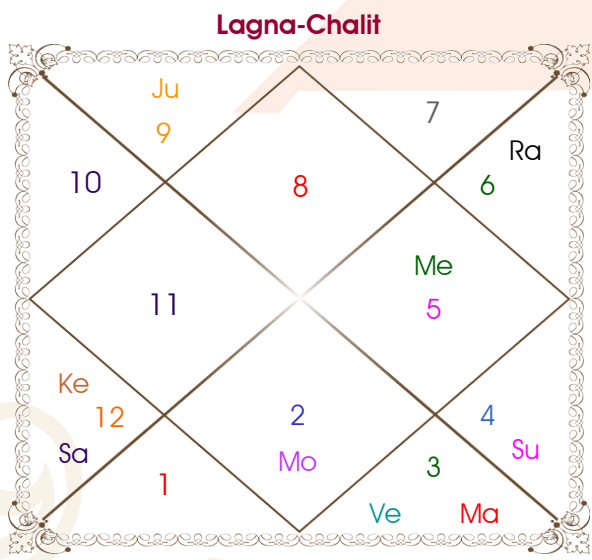

Akash kumar

Surbhi

Model: Web-FreeMatching

Order No: 121483702

Male : \_\_\_\_\_ Sex \_\_\_\_\_ : Female  
 07/08/1996 : \_\_\_\_\_ Date of Birth \_\_\_\_\_ : 29/10/1998  
 Wednesday : \_\_\_\_\_ Day \_\_\_\_\_ : Thursday  
 Hour 13:50:00 : \_\_\_\_\_ Time of Birth \_\_\_\_\_ : 14:39:00 Hour  
 Ghati 19:45:51 : \_\_\_\_\_ Time of Birth(Ghati) \_\_\_\_\_ : 19:43:06 Ghati  
 India : \_\_\_\_\_ Country \_\_\_\_\_ : India  
 Fazilka : \_\_\_\_\_ City \_\_\_\_\_ : Abohar  
 30:26:00 North : \_\_\_\_\_ Latitude \_\_\_\_\_ : 30:09:00 North  
 74:04:00 East : \_\_\_\_\_ Longitude \_\_\_\_\_ : 74:11:00 East  
 82:30:00 East : \_\_\_\_\_ Zone \_\_\_\_\_ : 82:30:00 East  
 Hour -00:33:44 : \_\_\_\_\_ Loc Time Corr \_\_\_\_\_ : -00:33:16 Hour  
 Hour 00:00:00 : \_\_\_\_\_ War Time Corr \_\_\_\_\_ : 00:00:00 Hour  
 05:55:39 : \_\_\_\_\_ Sunrise \_\_\_\_\_ : 06:44:56  
 19:22:44 : \_\_\_\_\_ Sunset \_\_\_\_\_ : 17:48:53  
 23:48:39 : \_\_\_\_\_ Lahiri Ayanamsa \_\_\_\_\_ : 23:50:16

Vimshottari Sun 2Y 6M 9D		Degree	Sign	Pln	Sign	Degree	Vimshottari Moon 0Y 5M 15D	
<b>Rahu</b>		01:55:26	Sco	Asc	Aqu	06:15:40	<b>Jupiter</b>	
<b>16/02/2016</b>		21:17:24	Can	Sun	Lib	11:54:16	<b>14/04/2024</b>	
<b>16/02/2034</b>		04:23:08	Tau	Mon	Cap	22:43:19	<b>14/04/2040</b>	
Rahu	29/10/2018	14:35:26	Gem	Mar	Leo	19:21:15	Jupiter	02/06/2026
Jupiter	24/03/2021	14:52:44	Leo	Mer	Sco	01:43:38	Saturn	13/12/2028
Saturn	29/01/2024	15:09:14	Sag R	Jup R	Aqu	24:42:51	Mercury	21/03/2031
Mercury	17/08/2026	06:15:45	Gem	Ven	Lib	11:42:02	Ketu	25/02/2032
Ketu	05/09/2027	13:16:22	Pis R	Sat R	Ari	05:52:32	Venus	26/10/2034
Venus	05/09/2030	15:53:13	Vir R	Rah	Leo	05:06:56	Sun	14/08/2035
Sun	30/07/2031	15:53:13	Pis R	Ket	Aqu	05:06:56	Moon	13/12/2036
Moon	28/01/2033	08:16:44	Cap R	Ura	Cap	15:01:10	Mars	19/11/2037
Mars	16/02/2034	02:02:09	Cap R	Nep	Cap	05:38:06	Rahu	14/04/2040
		06:31:33	Sco R	Plu	Sco	12:52:38		