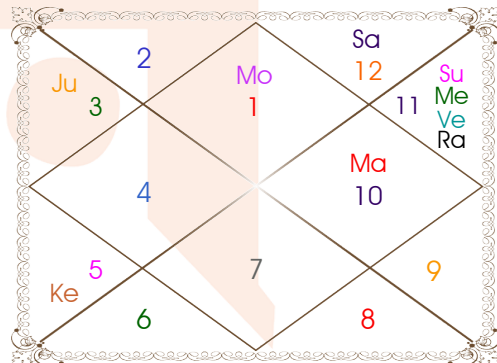

Latitude \_\_\_\_\_: 25:27:00 North  
Longitude \_\_\_\_\_: 78:34:00 East  
Zone \_\_\_\_\_: 82:30:00 East  
Loc Time Corr \_\_\_\_\_: -00:15:44 Hour  
War Time Corr \_\_\_\_\_: 00:00:00 Hour  
Local Mean Time \_\_\_\_: 07:50:16 Hour  
Equation of Time \_\_\_\_: -00:13:30 Hour  
Siderial Time \_\_\_\_\_: 17:58:21 Hour  
Sunrise \_\_\_\_\_: 06:45:25 Hour  
Sunset \_\_\_\_\_: 18:13:23 Hour  
Day Duration \_\_\_\_\_: 11:27:57 Hour  
Sun Pos. (Ayan) \_\_\_\_\_: Uttarayan  
Sun Pos. (Gola) \_\_\_\_\_: Dakshin  
Season \_\_\_\_\_: Vasant  
Sun Degree \_\_\_\_\_: 09:15:07 Aquarius  
Ascendent Degree \_\_\_\_: 05:12:45 Pisces

# Planetary Degrees and their Positions

Pl	R	C	Rasi	Degree	Speed	Nak	Pad	No.	RL	NL	Sub	Dignity
Asc			Pis	05:12:45	495:43:27	U Bhad	1	26	Jup	Sat	Sat	---
Sun			Aqu	09:15:07	01:00:27	Satbisha	1	24	Sat	Rah	Jup	EnSign
Mon			Ari	07:35:00	14:02:56	Asvini	3	1	Mar	Ket	Jup	NuSign
Mar		C	Cap	29:05:23	00:47:16	Dhanish	2	23	Sat	Mar	Sat	Exalted
Mer			Aqu	26:55:32	00:40:01	P Bhad	3	25	Sat	Jup	Ven	NuSign
Jup	R		Gem	21:20:09	00:03:19	Punrvsu	1	7	Mer	Jup	Jup	EnSign
Ven			Aqu	20:23:22	01:14:58	P Bhad	1	25	Sat	Jup	Jup	FrSign
Sat			Pis	06:41:25	00:06:56	U Bhad	2	26	Jup	Sat	Mer	NuSign
Rah			Aqu	14:44:49	00:00:38	Satbisha	3	24	Sat	Rah	Ket	FrSign
Ket			Leo	14:44:49	00:00:38	P Phal	1	11	Sun	Ven	Ven	EnSign
Ura			Tau	03:22:44	00:00:57	Krittika	3	3	Ven	Sun	Sat	---
Nep			Pis	06:34:36	00:02:04	U Bhad	1	26	Jup	Sat	Mer	---
Plu			Cap	10:07:00	00:01:43	Sravna	1	22	Sat	Mon	Mon	---
Mid Heaven			Sag	05:23:58	--	Moola	--	19	Jup	Ket	Mar	--

R-Retrograde S-Stationary

C- Combust D-Deep Combust

Rahu : True

Lahiri Ayanamsa : 24:13:27

## Moon Chart