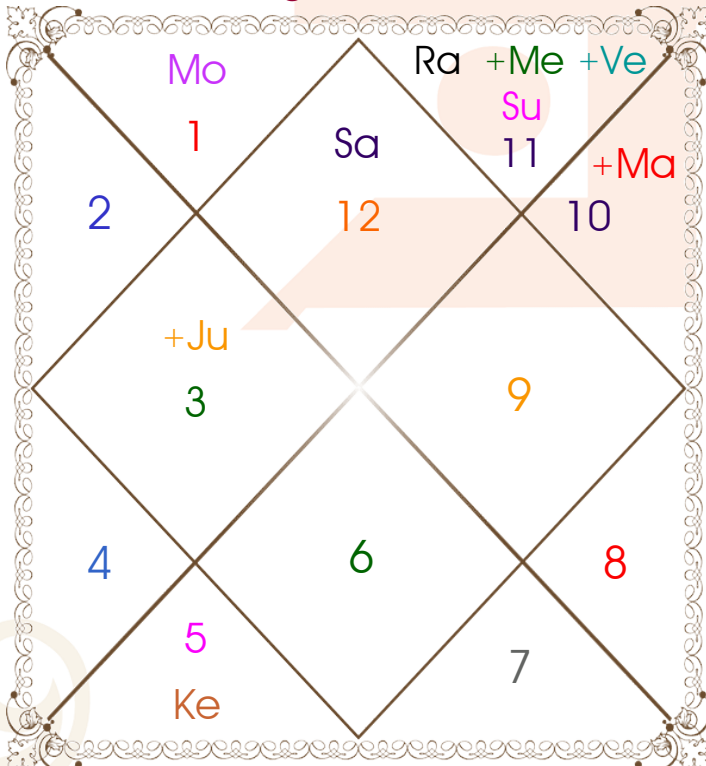

Planetary Degrees and their Positions

Pl	R	C	Rasi	Degree	Speed	Nak	Pad	No.	RL	NL	Sub	Dignity
Asc			Pis	05:12:45	495:43:27	U Bhad	1	26	Jup	Sat	Sat	---
Sun			Aqu	09:15:07	01:00:27	Satbisha	1	24	Sat	Rah	Jup	EnSign
Mon			Ari	07:35:00	14:02:56	Asvini	3	1	Mar	Ket	Jup	NuSign
Mar		C	Cap	29:05:23	00:47:16	Dhanish	2	23	Sat	Mar	Sat	Exalted
Mer			Aqu	26:55:32	00:40:01	P Bhad	3	25	Sat	Jup	Ven	NuSign
Jup	R		Gem	21:20:09	00:03:19	Punrvsu	1	7	Mer	Jup	Jup	EnSign
Ven			Aqu	20:23:22	01:14:58	P Bhad	1	25	Sat	Jup	Jup	FrSign
Sat			Pis	06:41:25	00:06:56	U Bhad	2	26	Jup	Sat	Mer	NuSign
Rah			Aqu	14:44:49	00:00:38	Satbisha	3	24	Sat	Rah	Ket	FrSign
Ket			Leo	14:44:49	00:00:38	P Phal	1	11	Sun	Ven	Ven	EnSign
Ura			Tau	03:22:44	00:00:57	Krittika	3	3	Ven	Sun	Sat	---
Nep			Pis	06:34:36	00:02:04	U Bhad	1	26	Jup	Sat	Mer	---
Plu			Cap	10:07:00	00:01:43	Sravna	1	22	Sat	Mon	Mon	---
Mid Heaven			Sag	05:23:58	--	Moola	--	19	Jup	Ket	Mar	--

R-Retrograde S-Stationary

C- Combust D-Deep Combust

Rahu : True

Lahiri Ayanamsa : 24:13:27

Lagna-Chalit