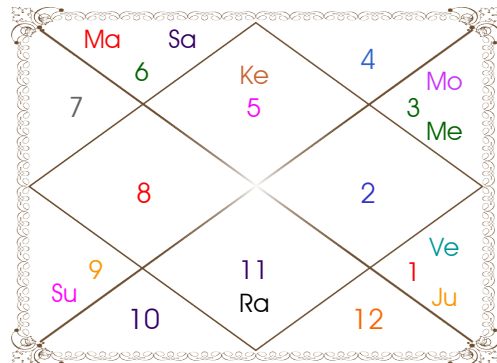

Navamsa Chart