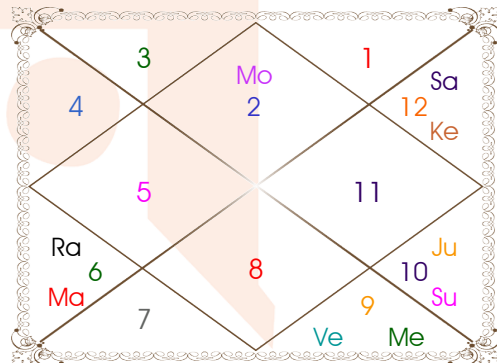

Planetary Degrees and their Positions

Pl	R	C	Rasi	Degree	Speed	Nak	Pad	No.	RL	NL	Sub	Dignity
Asc			Scor	11:50:49	319:34:00	Anuradha	3	17	Mar	Sat	Mon	---
Sun			Cap	05:02:26	01:01:04	U Sadha	3	21	Sat	Sun	Sat	EnSign
Mon			Tau	11:55:39	12:38:25	Rohini	1	4	Ven	Mon	Rah	Moltrikn
Mar			Vir	10:14:08	00:11:45	Hasta	1	13	Mer	Mon	Mon	EnSign
Mer			Sag	11:22:43	00:40:27	Moola	4	19	Jup	Ket	Sat	NuSign
Jup		C	Cap	05:32:30	00:14:08	U Sadha	3	21	Sat	Sun	Mer	Dblitted
Ven			Sag	17:02:54	01:15:08	P Sadha	2	20	Jup	Ven	Mon	NuSign
Sat			Pis	08:39:56	00:04:37	U Bhad	2	26	Jup	Sat	Ven	NuSign
Rah	R		Vir	07:14:10	00:07:18	U Phal	4	12	Mer	Sun	Ket	Moltrikn
Ket	R		Pis	07:14:10	00:07:18	U Bhad	2	26	Jup	Sat	Mer	Moltrikn
Ura			Cap	10:28:40	00:03:31	Sravna	1	22	Sat	Mon	Mon	---
Nep			Cap	03:41:07	00:02:17	U Sadha	3	21	Sat	Sun	Sat	---
Plu			Scor	11:06:45	00:01:36	Anuradha	3	17	Mar	Sat	Mon	---
Mid Heaven			Leo	16:27:06	--	P Phal	--	11	Sun	Ven	Mon	--

R-Retrograde S-Stationary

C- Combust D-Deep Combust

Rahu : True

Lahiri Ayanamsa : 23:48:59

Lagna-Chalit

Moon Chart

Navamsa Chart

Vimshottari Dasha

Balance of Dasa : Moon 8 Years 6 Months 19 Days

Mon 10 Years	Mar 7 Years	Rah 18 Years	Jup 16 Years	Sat 19 Years
19/01/1997	09/08/2005	09/08/2012	09/08/2030	09/08/2046
09/08/2005	09/08/2012	09/08/2030	09/08/2046	09/08/2065
00/00/0000	Mar 05/01/2006	Rah 22/04/2015	Jup 27/09/2032	Sat 12/08/2049
19/01/1997	Rah 24/01/2007	Jup 15/09/2017	Sat 10/04/2035	Mer 21/04/2052
Rah 10/07/1998	Jup 31/12/2007	Sat 22/07/2020	Mer 16/07/2037	Ket 31/05/2053
Jup 09/11/1999	Sat 08/02/2009	Mer 08/02/2023	Ket 22/06/2038	Ven 31/07/2056
Sat 09/06/2001	Mer 05/02/2010	Ket 27/02/2024	Ven 20/02/2041	Sun 13/07/2057
Mer 09/11/2002	Ket 04/07/2010	Ven 26/02/2027	Sun 09/12/2041	Mon 11/02/2059
Ket 10/06/2003	Ven 03/09/2011	Sun 21/01/2028	Mon 10/04/2043	Mar 22/03/2060
Ven 08/02/2005	Sun 09/01/2012	Mon 22/07/2029	Mar 16/03/2044	Rah 27/01/2063
Sun 09/08/2005	Mon 09/08/2012	Mar 09/08/2030	Rah 09/08/2046	Jup 09/08/2065