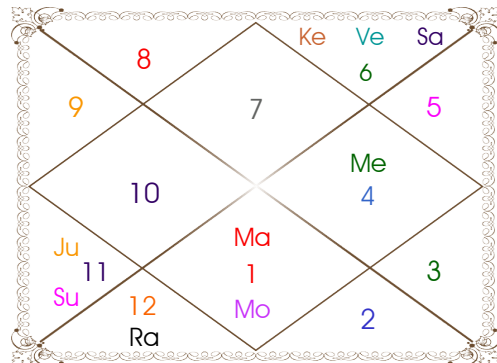

Planetary Degrees and their Positions

Pl	R	C	Rasi	Degree	Speed	Nak	Pad	No.	RL	NL	Sub	Dignity
Asc			Scor	11:50:49	319:34:00	Anuradha	3	17	Mar	Sat	Mon	---
Sun			Cap	05:02:26	01:01:04	U Sadha	3	21	Sat	Sun	Sat	EnSign
Mon			Tau	11:55:39	12:38:25	Rohini	1	4	Ven	Mon	Rah	Moltrikn
Mar			Vir	10:14:08	00:11:45	Hasta	1	13	Mer	Mon	Mon	EnSign
Mer			Sag	11:22:43	00:40:27	Moola	4	19	Jup	Ket	Sat	NuSign
Jup		C	Cap	05:32:30	00:14:08	U Sadha	3	21	Sat	Sun	Mer	Dblitted
Ven			Sag	17:02:54	01:15:08	P Sadha	2	20	Jup	Ven	Mon	NuSign
Sat			Pis	08:39:56	00:04:37	U Bhad	2	26	Jup	Sat	Ven	NuSign
Rah	R		Vir	07:14:10	00:07:18	U Phal	4	12	Mer	Sun	Ket	Moltrikn
Ket	R		Pis	07:14:10	00:07:18	U Bhad	2	26	Jup	Sat	Mer	Moltrikn
Ura			Cap	10:28:40	00:03:31	Sravna	1	22	Sat	Mon	Mon	---
Nep			Cap	03:41:07	00:02:17	U Sadha	3	21	Sat	Sun	Sat	---
Plu			Scor	11:06:45	00:01:36	Anuradha	3	17	Mar	Sat	Mon	---
Mid Heaven			Leo	16:27:06	--	P Phal	--	11	Sun	Ven	Mon	--

R-Retrograde S-Stationary

C- Combust D-Deep Combust

Rahu : True

Lahiri Ayanamsa : 23:48:59

Lagna-Chalit

Moon Chart

Navamsa Chart

Vimshottari Dasha

Balance of Dasa : Moon 8 Years 6 Months 19 Days

Mon 10 Years	Mar 7 Years	Rah 18 Years	Jup 16 Years	Sat 19 Years
19/01/1997	09/08/2005	09/08/2012	09/08/2030	09/08/2046
09/08/2005	09/08/2012	09/08/2030	09/08/2046	09/08/2065
00/00/0000	Mar 05/01/2006	Rah 22/04/2015	Jup 27/09/2032	Sat 12/08/2049
19/01/1997	Rah 24/01/2007	Jup 15/09/2017	Sat 10/04/2035	Mer 21/04/2052
Rah 10/07/1998	Jup 31/12/2007	Sat 22/07/2020	Mer 16/07/2037	Ket 31/05/2053
Jup 09/11/1999	Sat 08/02/2009	Mer 08/02/2023	Ket 22/06/2038	Ven 31/07/2056
Sat 09/06/2001	Mer 05/02/2010	Ket 27/02/2024	Ven 20/02/2041	Sun 13/07/2057
Mer 09/11/2002	Ket 04/07/2010	Ven 26/02/2027	Sun 09/12/2041	Mon 11/02/2059
Ket 10/06/2003	Ven 03/09/2011	Sun 21/01/2028	Mon 10/04/2043	Mar 22/03/2060
Ven 08/02/2005	Sun 09/01/2012	Mon 22/07/2029	Mar 16/03/2044	Rah 27/01/2063
Sun 09/08/2005	Mon 09/08/2012	Mar 09/08/2030	Rah 09/08/2046	Jup 09/08/2065