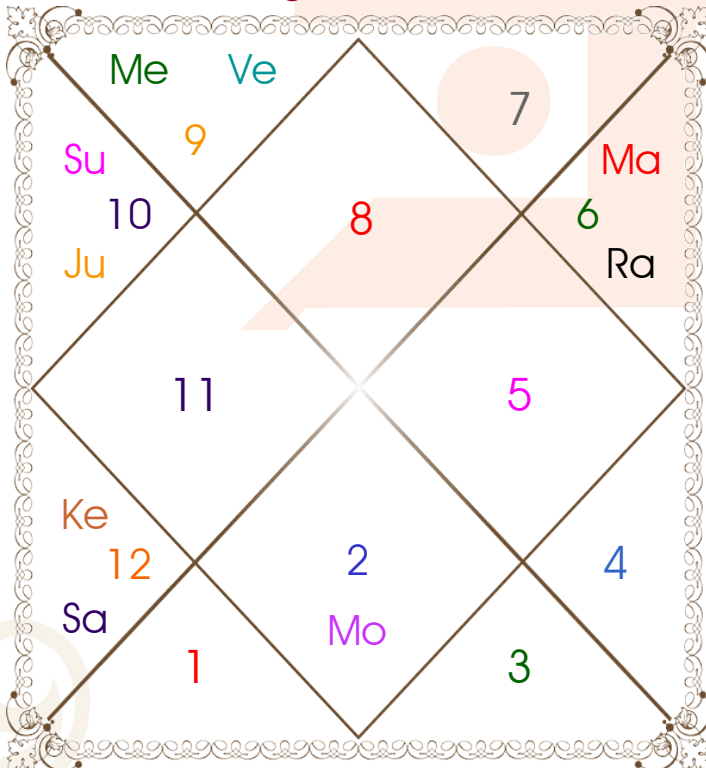

Avakahada Chakra

Ascendent-Lord ____: Scorpio - Mars
Rasi-Lord _____: **Taurus - Venus**
Naksh.-Charan _____: **Rohini - 1**
Nakshatra Lord ____: Moon
Yoga _____: Shukla
Karan _____: Vishti
Gana _____: Manushya
Yoni _____: Sarp
Nadi _____: Antya
Varan _____: Vaishya
Vashya _____: Chatuspad
Varga _____: Garuda
Yunja _____: Poorva
Hansak _____: Bhoomi
Name Alphabet ____: O-Omprakash
Paya(Rasi-Nak) _____: Copper - Gold
SunSign(West) _____: Capricorn

Planetary Degrees and their Positions

Pl	R	C	Rasi	Degree	Speed	Nak	Pad	No.	RL	NL	Sub	Dignity
Asc			Scor	11:50:49	319:34:00	Anuradha	3	17	Mar	Sat	Mon	---
Sun			Cap	05:02:26	01:01:04	U Sadha	3	21	Sat	Sun	Sat	EnSign
Mon			Tau	11:55:39	12:38:25	Rohini	1	4	Ven	Mon	Rah	Moltrikn
Mar			Vir	10:14:08	00:11:45	Hasta	1	13	Mer	Mon	Mon	EnSign
Mer			Sag	11:22:43	00:40:27	Moola	4	19	Jup	Ket	Sat	NuSign
Jup		C	Cap	05:32:30	00:14:08	U Sadha	3	21	Sat	Sun	Mer	Dblitted
Ven			Sag	17:02:54	01:15:08	P Sadha	2	20	Jup	Ven	Mon	NuSign
Sat			Pis	08:39:56	00:04:37	U Bhad	2	26	Jup	Sat	Ven	NuSign
Rah	R		Vir	07:14:10	00:07:18	U Phal	4	12	Mer	Sun	Ket	Moltrikn
Ket	R		Pis	07:14:10	00:07:18	U Bhad	2	26	Jup	Sat	Mer	Moltrikn
Ura			Cap	10:28:40	00:03:31	Sravna	1	22	Sat	Mon	Mon	---
Nep			Cap	03:41:07	00:02:17	U Sadha	3	21	Sat	Sun	Sat	---
Plu			Scor	11:06:45	00:01:36	Anuradha	3	17	Mar	Sat	Mon	---
Mid Heaven			Leo	16:27:06	--	P Phal	--	11	Sun	Ven	Mon	--

R-Retrograde S-Stationary

C- Combust D-Deep Combust

Rahu : True

Lahiri Ayanamsa : 23:48:59

Lagna-Chalit

Moon Chart

Navamsa Chart

Vimshottari Dasha