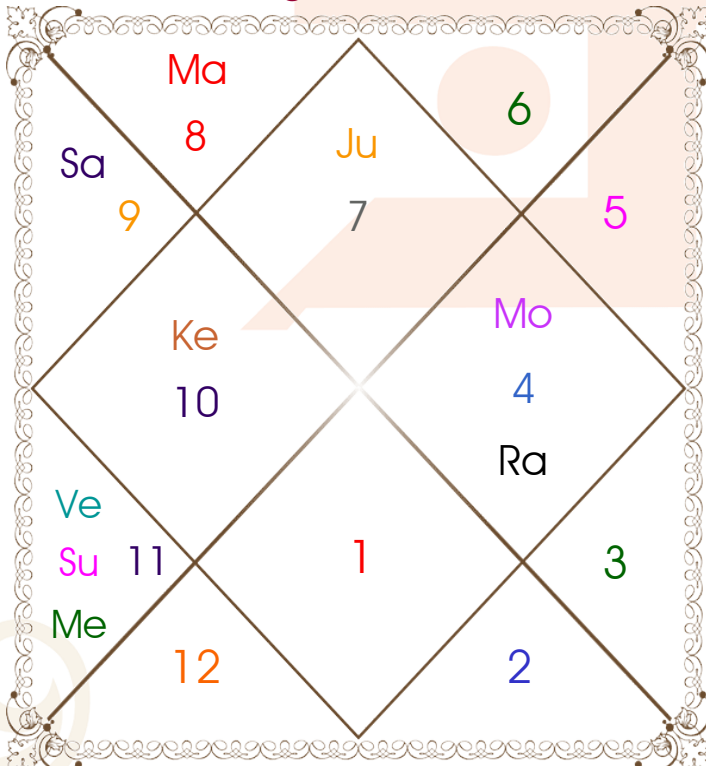

Planetary Degrees and their Positions

Pl	R	C	Rasi	Degree	Speed	Nak	Pad	No.	RL	NL	Sub	Dignity
Asc			Lib	18:10:50	308:52:48	Svati	4	15	Ven	Rah	Mon	---
Sun			Aqu	15:57:58	01:00:13	Satbisha	3	24	Sat	Rah	Ven	EnSign
Mon			Can	28:21:14	14:35:46	Aslesa	4	9	Mon	Mer	Sat	OwnSign
Mar			Sco	25:59:06	00:35:34	Jyestha	3	18	Mar	Mer	Rah	OwnSign
Mer		C	Aqu	25:38:25	01:53:13	P Bhad	2	25	Sat	Jup	Mer	NuSign
Jup			Lib	29:00:11	00:01:35	Visakha	3	16	Ven	Jup	Sun	EnSign
Ven			Aqu	28:05:43	01:14:49	P Bhad	3	25	Sat	Jup	Ven	FrSign
Sat			Sag	13:11:15	00:04:24	Moola	4	19	Jup	Ket	Mer	NuSign
Rah	R		Can	20:45:17	00:00:40	Aslesa	2	9	Mon	Mer	Ven	EnSign
Ket	R		Cap	20:45:17	00:00:40	Sravna	4	22	Sat	Mon	Ven	EnSign
Ura			Ari	01:47:59	00:02:37	Asvini	1	1	Mar	Ket	Ven	---
Nep			Aqu	19:40:46	00:02:17	Satbisha	4	24	Sat	Rah	Mar	---
Plu			Sag	26:30:21	00:01:28	P Sadha	4	20	Jup	Ven	Ket	---
Mid Heaven			Can	21:56:06	--	Aslesa	--	9	Mon	Mer	Sun	--

R-Retrograde S-Stationary

C- Combust D-Deep Combust

Rahu : True

Lahiri Ayanamsa : 24:06:27

Lagna-Chalit