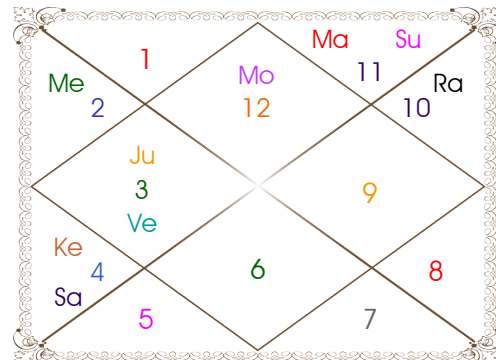

Latitude \_\_\_\_\_: 28:27:00 North  
Longitude \_\_\_\_\_: 77:01:00 East  
Zone \_\_\_\_\_: 82:30:00 East  
Loc Time Corr \_\_\_\_\_: -00:21:56 Hour  
War Time Corr \_\_\_\_\_: 00:00:00 Hour  
Local Mean Time \_\_\_\_: 22:40:04 Hour  
Equation of Time \_\_\_\_: -00:12:34 Hour  
Siderial Time \_\_\_\_\_: 09:14:01 Hour  
Sunrise \_\_\_\_\_: 06:48:26 Hour  
Sunset \_\_\_\_\_: 18:20:57 Hour  
Day Duration \_\_\_\_\_: 11:32:31 Hour  
Sun Pos. (Ayan) \_\_\_\_\_: Uttarayan  
Sun Pos. (Gola) \_\_\_\_\_: Dakshin  
Season \_\_\_\_\_: Vasant  
Sun Degree \_\_\_\_\_: 15:57:58 Aquarius  
Ascendent Degree \_\_\_\_: 18:10:50 Libra

# Planetary Degrees and their Positions

Pl	R	C	Rasi	Degree	Speed	Nak	Pad	No.	RL	NL	Sub	Dignity
Asc			Lib	18:10:50	308:52:48	Svati	4	15	Ven	Rah	Mon	---
Sun			Aqu	15:57:58	01:00:13	Satbisha	3	24	Sat	Rah	Ven	EnSign
Mon			Can	28:21:14	14:35:46	Aslesa	4	9	Mon	Mer	Sat	OwnSign
Mar			Sco	25:59:06	00:35:34	Jyestha	3	18	Mar	Mer	Rah	OwnSign
Mer		C	Aqu	25:38:25	01:53:13	P Bhad	2	25	Sat	Jup	Mer	NuSign
Jup			Lib	29:00:11	00:01:35	Visakha	3	16	Ven	Jup	Sun	EnSign
Ven			Aqu	28:05:43	01:14:49	P Bhad	3	25	Sat	Jup	Ven	FrSign
Sat			Sag	13:11:15	00:04:24	Moola	4	19	Jup	Ket	Mer	NuSign
Rah	R		Can	20:45:17	00:00:40	Aslesa	2	9	Mon	Mer	Ven	EnSign
Ket	R		Cap	20:45:17	00:00:40	Sravna	4	22	Sat	Mon	Ven	EnSign
Ura			Ari	01:47:59	00:02:37	Asvini	1	1	Mar	Ket	Ven	---
Nep			Aqu	19:40:46	00:02:17	Satbisha	4	24	Sat	Rah	Mar	---
Plu			Sag	26:30:21	00:01:28	P Sadha	4	20	Jup	Ven	Ket	---
Mid Heaven			Can	21:56:06	--	Aslesa	--	9	Mon	Mer	Sun	--

R-Retrograde S-Stationary

C- Combust D-Deep Combust

Rahu : True

Lahiri Ayanamsa : 24:06:27

Lagna-Chalit

Moon Chart

Navamsa Chart