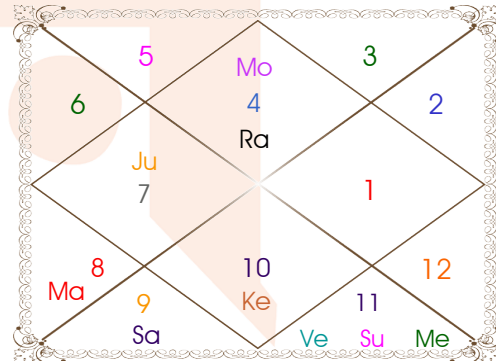

Latitude \_\_\_\_\_: 28:27:00 North  
Longitude \_\_\_\_\_: 77:01:00 East  
Zone \_\_\_\_\_: 82:30:00 East  
Loc Time Corr \_\_\_\_\_: -00:21:56 Hour  
War Time Corr \_\_\_\_\_: 00:00:00 Hour  
Local Mean Time \_\_\_\_: 22:40:04 Hour  
Equation of Time \_\_\_\_: -00:12:34 Hour  
Siderial Time \_\_\_\_\_: 09:14:01 Hour  
Sunrise \_\_\_\_\_: 06:48:26 Hour  
Sunset \_\_\_\_\_: 18:20:57 Hour  
Day Duration \_\_\_\_\_: 11:32:31 Hour  
Sun Pos. (Ayan) \_\_\_\_\_: Uttarayan  
Sun Pos. (Gola) \_\_\_\_\_: Dakshin  
Season \_\_\_\_\_: Vasant  
Sun Degree \_\_\_\_\_: 15:57:58 Aquarius  
Ascendent Degree \_\_\_\_: 18:10:50 Libra

# Planetary Degrees and their Positions

Pl	R	C	Rasi	Degree	Speed	Nak	Pad	No.	RL	NL	Sub	Dignity
Asc			Lib	18:10:50	308:52:48	Svati	4	15	Ven	Rah	Mon	---
Sun			Aqu	15:57:58	01:00:13	Satbisha	3	24	Sat	Rah	Ven	EnSign
Mon			Can	28:21:14	14:35:46	Aslesa	4	9	Mon	Mer	Sat	OwnSign
Mar			Sco	25:59:06	00:35:34	Jyestha	3	18	Mar	Mer	Rah	OwnSign
Mer		C	Aqu	25:38:25	01:53:13	P Bhad	2	25	Sat	Jup	Mer	NuSign
Jup			Lib	29:00:11	00:01:35	Visakha	3	16	Ven	Jup	Sun	EnSign
Ven			Aqu	28:05:43	01:14:49	P Bhad	3	25	Sat	Jup	Ven	FrSign
Sat			Sag	13:11:15	00:04:24	Moola	4	19	Jup	Ket	Mer	NuSign
Rah	R		Can	20:45:17	00:00:40	Aslesa	2	9	Mon	Mer	Ven	EnSign
Ket	R		Cap	20:45:17	00:00:40	Sravna	4	22	Sat	Mon	Ven	EnSign
Ura			Ari	01:47:59	00:02:37	Asvini	1	1	Mar	Ket	Ven	---
Nep			Aqu	19:40:46	00:02:17	Satbisha	4	24	Sat	Rah	Mar	---
Plu			Sag	26:30:21	00:01:28	P Sadha	4	20	Jup	Ven	Ket	---
Mid Heaven			Can	21:56:06	--	Aslesa	--	9	Mon	Mer	Sun	--

R-Retrograde S-Stationary

C- Combust D-Deep Combust

Rahu : True

Lahiri Ayanamsa : 24:06:27

Lagna-Chalit

Moon Chart

Navamsa Chart