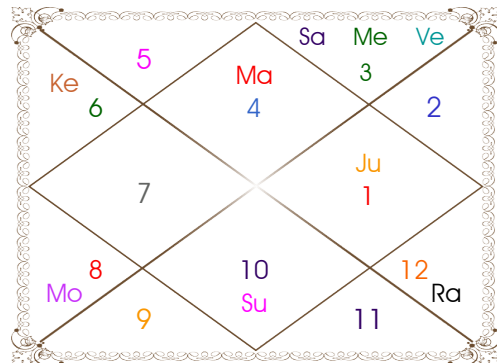

Paya(Rasi-Nak) _____: Iron - Copper

SunSign(West) _____: Taurus

KP ASTROLOGER

Royal Road Laventure Mauritius 41001

+230 57573905

prakashluchun@gmail.com

Planetary Degrees and their Positions

Pl	R	C	Rasi	Degree	Speed	Nak	Pad	No.	RL	NL	Sub	Dignity
Asc			Leo	12:53:58	451:05:41	Magha	4	10	Sun	Ket	Mer	---
Sun			Tau	03:05:17	00:57:47	Krittika	2	3	Ven	Sun	Sat	EnSign
Mon			Scor	15:30:57	14:18:20	Anuradha	4	17	Mar	Sat	Jup	Dblifted
Mar			Ari	11:17:53	00:44:49	Asvini	4	1	Mar	Ket	Sat	Moltrikn
Mer			Ari	09:19:31	01:26:00	Asvini	3	1	Mar	Ket	Jup	NuSign
Jup			Ari	02:16:47	00:13:25	Asvini	1	1	Mar	Ket	Ven	FrSign
Ven			Ari	08:57:58	01:12:51	Asvini	3	1	Mar	Ket	Jup	NuSign
Sat	R		Vir	16:58:15	00:02:29	Hasta	3	13	Mer	Mon	Sat	FrSign
Rah	R		Scor	29:31:51	00:01:13	Jyestha	4	18	Mar	Mer	Sat	EnSign
Ket	R		Tau	29:31:51	00:01:13	Mrgsra	2	5	Ven	Mar	Sat	NuSign
Ura			Pis	09:28:04	00:02:20	U Bhad	2	26	Jup	Sat	Ven	---
Nep			Aqu	06:50:17	00:00:31	Satbisha	1	24	Sat	Rah	Rah	---
Plu	R		Sag	13:07:01	00:01:04	Moola	4	19	Jup	Ket	Mer	---
Mid Heaven			Tau	19:20:59	--	Rohini	--	4	Ven	Mon	Mer	--

R-Retrograde S-Stationary

C- Combust D-Deep Combust

Rahu : True

Lahiri Ayanamsa : 24:01:13

Lagna-Chalit

Moon Chart

Navamsa Chart

KP ASTROLOGER