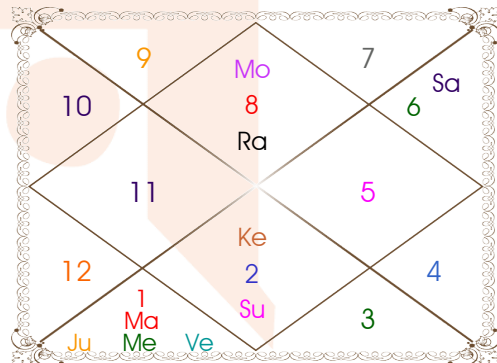

Paya(Rasi-Nak) _____: Iron - Copper

SunSign(West) _____: Taurus

KP ASTROLOGER

Royal Road Laventure Mauritius 41001

+230 57573905

prakashluchun@gmail.com

Planetary Degrees and their Positions

Pl	R	C	Rasi	Degree	Speed	Nak	Pad	No.	RL	NL	Sub	Dignity
Asc			Leo	12:53:58	451:05:41	Magha	4	10	Sun	Ket	Mer	---
Sun			Tau	03:05:17	00:57:47	Krittika	2	3	Ven	Sun	Sat	EnSign
Mon			Scor	15:30:57	14:18:20	Anuradha	4	17	Mar	Sat	Jup	Dblifted
Mar			Ari	11:17:53	00:44:49	Asvini	4	1	Mar	Ket	Sat	Moltrikn
Mer			Ari	09:19:31	01:26:00	Asvini	3	1	Mar	Ket	Jup	NuSign
Jup			Ari	02:16:47	00:13:25	Asvini	1	1	Mar	Ket	Ven	FrSign
Ven			Ari	08:57:58	01:12:51	Asvini	3	1	Mar	Ket	Jup	NuSign
Sat	R		Vir	16:58:15	00:02:29	Hasta	3	13	Mer	Mon	Sat	FrSign
Rah	R		Scor	29:31:51	00:01:13	Jyestha	4	18	Mar	Mer	Sat	EnSign
Ket	R		Tau	29:31:51	00:01:13	Mrgsra	2	5	Ven	Mar	Sat	NuSign
Ura			Pis	09:28:04	00:02:20	U Bhad	2	26	Jup	Sat	Ven	---
Nep			Aqu	06:50:17	00:00:31	Satbisha	1	24	Sat	Rah	Rah	---
Plu	R		Sag	13:07:01	00:01:04	Moola	4	19	Jup	Ket	Mer	---
Mid Heaven			Tau	19:20:59	--	Rohini	--	4	Ven	Mon	Mer	--

R-Retrograde S-Stationary

C- Combust D-Deep Combust

Rahu : True

Lahiri Ayanamsa : 24:01:13

Lagna-Chalit

Moon Chart

Navamsa Chart

KP ASTROLOGER