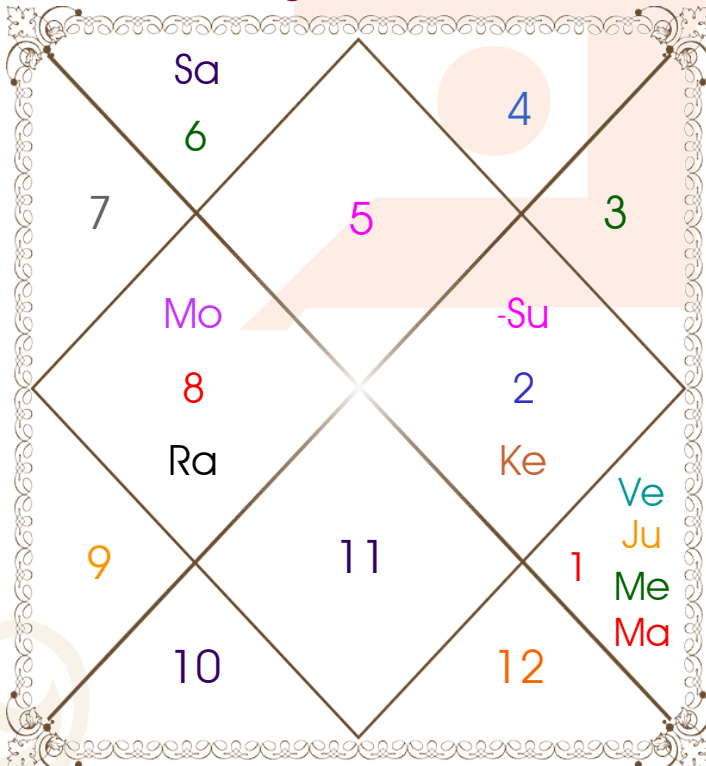

Planetary Degrees and their Positions

Pl	R	C	Rasi	Degree	Speed	Nak	Pad	No.	RL	NL	Sub	Dignity
Asc			Leo	12:53:58	451:05:41	Magha	4	10	Sun	Ket	Mer	---
Sun			Tau	03:05:17	00:57:47	Krittika	2	3	Ven	Sun	Sat	EnSign
Mon			Scor	15:30:57	14:18:20	Anuradha	4	17	Mar	Sat	Jup	Dblifted
Mar			Ari	11:17:53	00:44:49	Asvini	4	1	Mar	Ket	Sat	Moltrikn
Mer			Ari	09:19:31	01:26:00	Asvini	3	1	Mar	Ket	Jup	NuSign
Jup			Ari	02:16:47	00:13:25	Asvini	1	1	Mar	Ket	Ven	FrSign
Ven			Ari	08:57:58	01:12:51	Asvini	3	1	Mar	Ket	Jup	NuSign
Sat	R		Vir	16:58:15	00:02:29	Hasta	3	13	Mer	Mon	Sat	FrSign
Rah	R		Scor	29:31:51	00:01:13	Jyestha	4	18	Mar	Mer	Sat	EnSign
Ket	R		Tau	29:31:51	00:01:13	Mrgsra	2	5	Ven	Mar	Sat	NuSign
Ura			Pis	09:28:04	00:02:20	U Bhad	2	26	Jup	Sat	Ven	---
Nep			Aqu	06:50:17	00:00:31	Satbisha	1	24	Sat	Rah	Rah	---
Plu	R		Sag	13:07:01	00:01:04	Moola	4	19	Jup	Ket	Mer	---
Mid Heaven			Tau	19:20:59	--	Rohini	--	4	Ven	Mon	Mer	--

R-Retrograde S-Stationary

C- Combust D-Deep Combust

Rahu : True

Lahiri Ayanamsa : 24:01:13

Lagna-Chalit