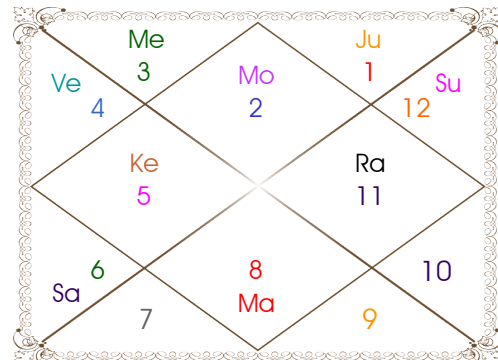

Paya(Rasi-Nak) _____: Gold - Silver

SunSign(West) _____: Pisces

Planetary Degrees and their Positions

Pl	R	C	Rasi	Degree	Speed	Nak	Pad	No.	RL	NL	Sub	Dignity
Asc			Leo	05:09:13	311:59:54	Magha	2	10	Sun	Ket	Mar	---
Sun			Aqu	17:40:46	01:00:10	Satbisha	4	24	Sat	Rah	Sun	EnSign
Mon			Leo	05:22:01	13:32:46	Magha	2	10	Sun	Ket	Mar	FrSign
Mar		C	Aqu	05:41:45	00:47:17	Dhanish	4	23	Sat	Mar	Mon	NuSign
Mer	R	C	Aqu	26:57:10	00:37:58	P Bhad	3	25	Sat	Jup	Ven	NuSign
Jup	R		Gem	20:59:07	00:01:42	Punrvsu	1	7	Mer	Jup	Jup	EnSign
Ven			Pis	00:51:03	01:14:45	P Bhad	4	25	Jup	Jup	Mar	Exalted
Sat			Pis	07:40:41	00:07:11	U Bhad	2	26	Jup	Sat	Ket	NuSign
Rah			Aqu	14:45:30	00:00:06	Satbisha	3	24	Sat	Rah	Ket	FrSign
Ket			Leo	14:45:30	00:00:06	P Phal	1	11	Sun	Ven	Ven	EnSign
Ura			Tau	03:32:27	00:01:22	Krittika	3	3	Ven	Sun	Sat	---
Nep			Pis	06:52:23	00:02:10	U Bhad	2	26	Jup	Sat	Mer	---
Plu			Cap	10:20:56	00:01:36	Sravna	1	22	Sat	Mon	Mon	---
Mid Heaven			Tau	03:03:41	--	Krittika	--	3	Ven	Sun	Sat	--

R-Retrograde S-Stationary

C- Combust D-Deep Combust

Rahu : True

Lahiri Ayanamsa : 24:13:29

Lagna-Chalit

Moon Chart

Navamsa Chart

Vimshottari Dasha