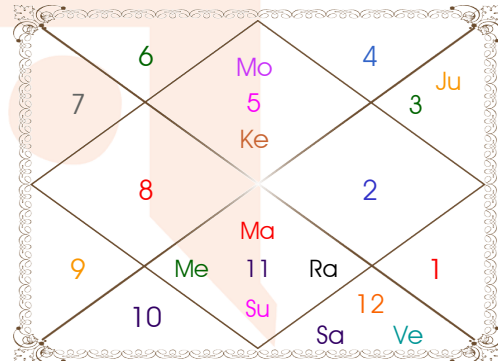

Paya(Rasi-Nak) _____: Gold - Silver

SunSign(West) _____: Pisces

Planetary Degrees and their Positions

Pl	R	C	Rasi	Degree	Speed	Nak	Pad	No.	RL	NL	Sub	Dignity
Asc			Leo	05:09:13	311:59:54	Magha	2	10	Sun	Ket	Mar	---
Sun			Aqu	17:40:46	01:00:10	Satbisha	4	24	Sat	Rah	Sun	EnSign
Mon			Leo	05:22:01	13:32:46	Magha	2	10	Sun	Ket	Mar	FrSign
Mar		C	Aqu	05:41:45	00:47:17	Dhanish	4	23	Sat	Mar	Mon	NuSign
Mer	R	C	Aqu	26:57:10	00:37:58	P Bhad	3	25	Sat	Jup	Ven	NuSign
Jup	R		Gem	20:59:07	00:01:42	Punrvsu	1	7	Mer	Jup	Jup	EnSign
Ven			Pis	00:51:03	01:14:45	P Bhad	4	25	Jup	Jup	Mar	Exalted
Sat			Pis	07:40:41	00:07:11	U Bhad	2	26	Jup	Sat	Ket	NuSign
Rah			Aqu	14:45:30	00:00:06	Satbisha	3	24	Sat	Rah	Ket	FrSign
Ket			Leo	14:45:30	00:00:06	P Phal	1	11	Sun	Ven	Ven	EnSign
Ura			Tau	03:32:27	00:01:22	Krittika	3	3	Ven	Sun	Sat	---
Nep			Pis	06:52:23	00:02:10	U Bhad	2	26	Jup	Sat	Mer	---
Plu			Cap	10:20:56	00:01:36	Sravna	1	22	Sat	Mon	Mon	---
Mid Heaven			Tau	03:03:41	--	Krittika	--	3	Ven	Sun	Sat	--

R-Retrograde S-Stationary

C- Combust D-Deep Combust

Rahu : True

Lahiri Ayanamsa : 24:13:29

Lagna-Chalit

Moon Chart

Navamsa Chart

Vimshottari Dasha