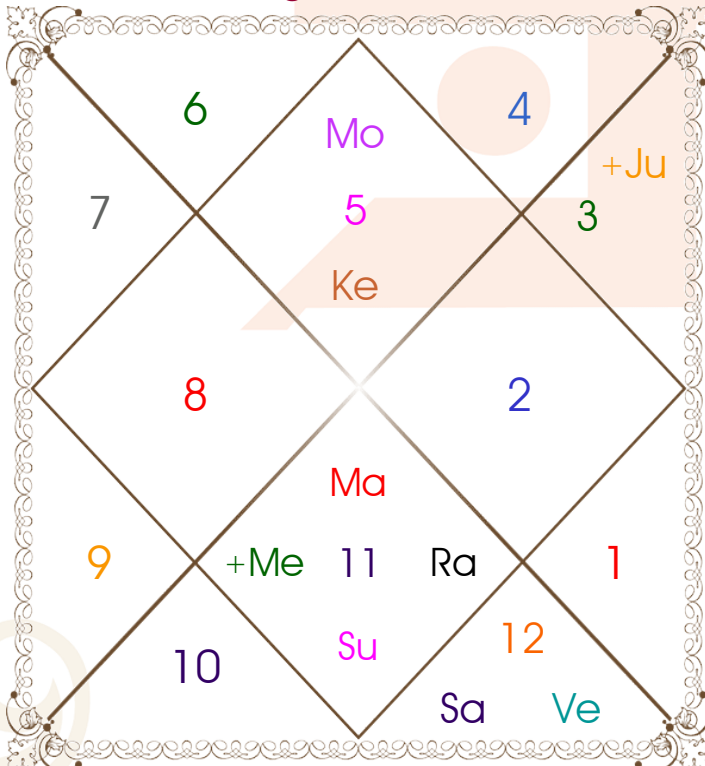

Planetary Degrees and their Positions

Pl	R	C	Rasi	Degree	Speed	Nak	Pad	No.	RL	NL	Sub	Dignity
Asc			Leo	05:09:13	311:59:54	Magha	2	10	Sun	Ket	Mar	---
Sun			Aqu	17:40:46	01:00:10	Satbisha	4	24	Sat	Rah	Sun	EnSign
Mon			Leo	05:22:01	13:32:46	Magha	2	10	Sun	Ket	Mar	FrSign
Mar		C	Aqu	05:41:45	00:47:17	Dhanish	4	23	Sat	Mar	Mon	NuSign
Mer	R	C	Aqu	26:57:10	00:37:58	P Bhad	3	25	Sat	Jup	Ven	NuSign
Jup	R		Gem	20:59:07	00:01:42	Punrvsu	1	7	Mer	Jup	Jup	EnSign
Ven			Pis	00:51:03	01:14:45	P Bhad	4	25	Jup	Jup	Mar	Exalted
Sat			Pis	07:40:41	00:07:11	U Bhad	2	26	Jup	Sat	Ket	NuSign
Rah			Aqu	14:45:30	00:00:06	Satbisha	3	24	Sat	Rah	Ket	FrSign
Ket			Leo	14:45:30	00:00:06	P Phal	1	11	Sun	Ven	Ven	EnSign
Ura			Tau	03:32:27	00:01:22	Krittika	3	3	Ven	Sun	Sat	---
Nep			Pis	06:52:23	00:02:10	U Bhad	2	26	Jup	Sat	Mer	---
Plu			Cap	10:20:56	00:01:36	Sravna	1	22	Sat	Mon	Mon	---
Mid Heaven			Tau	03:03:41	--	Krittika	--	3	Ven	Sun	Sat	--

R-Retrograde S-Stationary

C- Combust D-Deep Combust

Rahu : True

Lahiri Ayanamsa : 24:13:29

Lagna-Chalit