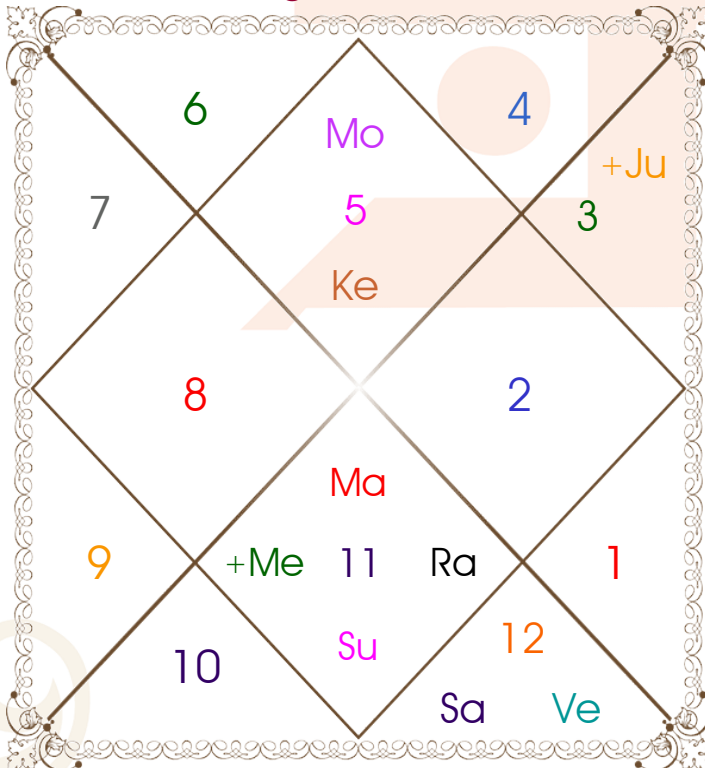

Planetary Degrees and their Positions

PL	R	C	Rasi	Degree	Speed	Nak	Pad	No.	RL	NL	Sub	Dignity
Asc			Leo	05:09:13	311:59:54	Magha	2	10	Sun	Ket	Mar	---
Sun			Aqu	17:40:46	01:00:10	Satbisha	4	24	Sat	Rah	Sun	EnSign
Mon			Leo	05:22:01	13:32:46	Magha	2	10	Sun	Ket	Mar	FrSign
Mar		C	Aqu	05:41:45	00:47:17	Dhanish	4	23	Sat	Mar	Mon	NuSign
Mer	R	C	Aqu	26:57:10	00:37:58	P Bhad	3	25	Sat	Jup	Ven	NuSign
Jup	R		Gem	20:59:07	00:01:42	Punrvsu	1	7	Mer	Jup	Jup	EnSign
Ven			Pis	00:51:03	01:14:45	P Bhad	4	25	Jup	Jup	Mar	Exalted
Sat			Pis	07:40:41	00:07:11	U Bhad	2	26	Jup	Sat	Ket	NuSign
Rah			Aqu	14:45:30	00:00:06	Satbisha	3	24	Sat	Rah	Ket	FrSign
Ket			Leo	14:45:30	00:00:06	P Phal	1	11	Sun	Ven	Ven	EnSign
Ura			Tau	03:32:27	00:01:22	Krittika	3	3	Ven	Sun	Sat	---
Nep			Pis	06:52:23	00:02:10	U Bhad	2	26	Jup	Sat	Mer	---
Plu			Cap	10:20:56	00:01:36	Sravna	1	22	Sat	Mon	Mon	---
Mid Heaven			Tau	03:03:41	--	Krittika	--	3	Ven	Sun	Sat	--

R-Retrograde S-Stationary

C- Combust D-Deep Combust

Rahu : True

Lahiri Ayanamsa : 24:13:29

Lagna-Chalit