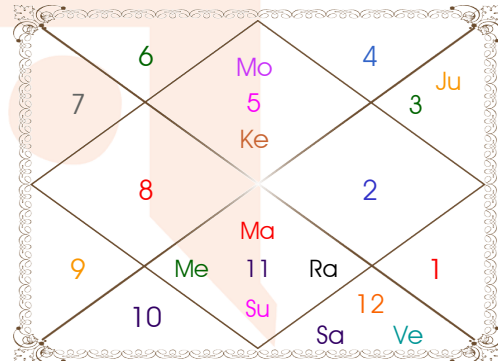

Paya(Rasi-Nak) ____: Gold - Silver

SunSign(West) _____: Pisces

Planetary Degrees and their Positions

PL	R	C	Rasi	Degree	Speed	Nak	Pad	No.	RL	NL	Sub	Dignity
Asc			Leo	05:09:13	311:59:54	Magha	2	10	Sun	Ket	Mar	---
Sun			Aqu	17:40:46	01:00:10	Satbisha	4	24	Sat	Rah	Sun	EnSign
Mon			Leo	05:22:01	13:32:46	Magha	2	10	Sun	Ket	Mar	FrSign
Mar		C	Aqu	05:41:45	00:47:17	Dhanish	4	23	Sat	Mar	Mon	NuSign
Mer	R	C	Aqu	26:57:10	00:37:58	P Bhad	3	25	Sat	Jup	Ven	NuSign
Jup	R		Gem	20:59:07	00:01:42	Punrvsu	1	7	Mer	Jup	Jup	EnSign
Ven			Pis	00:51:03	01:14:45	P Bhad	4	25	Jup	Jup	Mar	Exalted
Sat			Pis	07:40:41	00:07:11	U Bhad	2	26	Jup	Sat	Ket	NuSign
Rah			Aqu	14:45:30	00:00:06	Satbisha	3	24	Sat	Rah	Ket	FrSign
Ket			Leo	14:45:30	00:00:06	P Phal	1	11	Sun	Ven	Ven	EnSign
Ura			Tau	03:32:27	00:01:22	Krittika	3	3	Ven	Sun	Sat	---
Nep			Pis	06:52:23	00:02:10	U Bhad	2	26	Jup	Sat	Mer	---
Plu			Cap	10:20:56	00:01:36	Sravna	1	22	Sat	Mon	Mon	---
Mid Heaven			Tau	03:03:41	--	Krittika	--	3	Ven	Sun	Sat	--

R-Retrograde S-Stationary

C- Combust D-Deep Combust

Rahu : True

Lahiri Ayanamsa : 24:13:29

Lagna-Chalit

Moon Chart

Navamsa Chart

Vimshottari Dasha