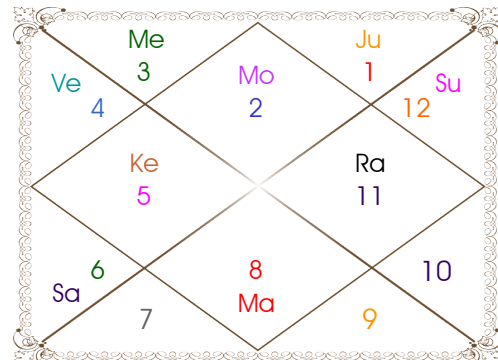

Paya(Rasi-Nak) ____: Gold - Silver

SunSign(West) _____: Pisces

Planetary Degrees and their Positions

PL	R	C	Rasi	Degree	Speed	Nak	Pad	No.	RL	NL	Sub	Dignity
Asc			Leo	05:09:13	311:59:54	Magha	2	10	Sun	Ket	Mar	---
Sun			Aqu	17:40:46	01:00:10	Satbisha	4	24	Sat	Rah	Sun	EnSign
Mon			Leo	05:22:01	13:32:46	Magha	2	10	Sun	Ket	Mar	FrSign
Mar		C	Aqu	05:41:45	00:47:17	Dhanish	4	23	Sat	Mar	Mon	NuSign
Mer	R	C	Aqu	26:57:10	00:37:58	P Bhad	3	25	Sat	Jup	Ven	NuSign
Jup	R		Gem	20:59:07	00:01:42	Punrvsu	1	7	Mer	Jup	Jup	EnSign
Ven			Pis	00:51:03	01:14:45	P Bhad	4	25	Jup	Jup	Mar	Exalted
Sat			Pis	07:40:41	00:07:11	U Bhad	2	26	Jup	Sat	Ket	NuSign
Rah			Aqu	14:45:30	00:00:06	Satbisha	3	24	Sat	Rah	Ket	FrSign
Ket			Leo	14:45:30	00:00:06	P Phal	1	11	Sun	Ven	Ven	EnSign
Ura			Tau	03:32:27	00:01:22	Krittika	3	3	Ven	Sun	Sat	---
Nep			Pis	06:52:23	00:02:10	U Bhad	2	26	Jup	Sat	Mer	---
Plu			Cap	10:20:56	00:01:36	Sravna	1	22	Sat	Mon	Mon	---
Mid Heaven			Tau	03:03:41	--	Krittika	--	3	Ven	Sun	Sat	--

R-Retrograde S-Stationary

C- Combust D-Deep Combust

Rahu : True

Lahiri Ayanamsa : 24:13:29

Lagna-Chalit

Moon Chart

Navamsa Chart

Vimshottari Dasha