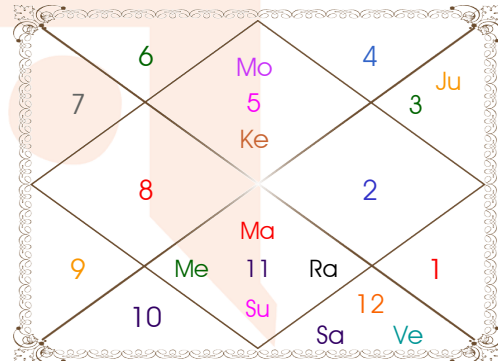

Paya(Rasi-Nak) ____: Gold - Silver

SunSign(West) _____: Pisces

Planetary Degrees and their Positions

Pl	R	C	Rasi	Degree	Speed	Nak	Pad	No.	RL	NL	Sub	Dignity
Asc			Leo	05:09:13	311:59:54	Magha	2	10	Sun	Ket	Mar	---
Sun			Aqu	17:40:46	01:00:10	Satbisha	4	24	Sat	Rah	Sun	EnSign
Mon			Leo	05:22:01	13:32:46	Magha	2	10	Sun	Ket	Mar	FrSign
Mar		C	Aqu	05:41:45	00:47:17	Dhanish	4	23	Sat	Mar	Mon	NuSign
Mer	R	C	Aqu	26:57:10	00:37:58	P Bhad	3	25	Sat	Jup	Ven	NuSign
Jup	R		Gem	20:59:07	00:01:42	Punrvsu	1	7	Mer	Jup	Jup	EnSign
Ven			Pis	00:51:03	01:14:45	P Bhad	4	25	Jup	Jup	Mar	Exalted
Sat			Pis	07:40:41	00:07:11	U Bhad	2	26	Jup	Sat	Ket	NuSign
Rah			Aqu	14:45:30	00:00:06	Satbisha	3	24	Sat	Rah	Ket	FrSign
Ket			Leo	14:45:30	00:00:06	P Phal	1	11	Sun	Ven	Ven	EnSign
Ura			Tau	03:32:27	00:01:22	Krittika	3	3	Ven	Sun	Sat	---
Nep			Pis	06:52:23	00:02:10	U Bhad	2	26	Jup	Sat	Mer	---
Plu			Cap	10:20:56	00:01:36	Sravna	1	22	Sat	Mon	Mon	---
Mid Heaven			Tau	03:03:41	--	Krittika	--	3	Ven	Sun	Sat	--

R-Retrograde S-Stationary

C- Combust D-Deep Combust

Rahu : True

Lahiri Ayanamsa : 24:13:29

Lagna-Chalit

Moon Chart

Navamsa Chart

Vimshottari Dasha