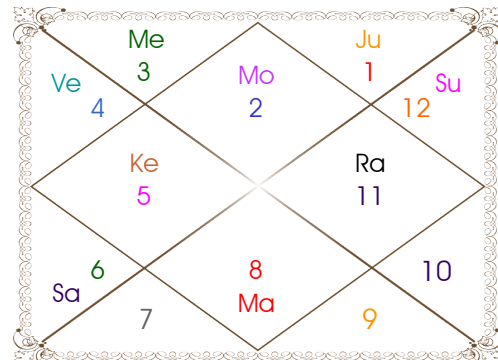

Paya(Rasi-Nak) ____: Gold - Silver

SunSign(West) _____: Pisces

Planetary Degrees and their Positions

Pl	R	C	Rasi	Degree	Speed	Nak	Pad	No.	RL	NL	Sub	Dignity
Asc			Leo	05:09:13	311:59:54	Magha	2	10	Sun	Ket	Mar	---
Sun			Aqu	17:40:46	01:00:10	Satbisha	4	24	Sat	Rah	Sun	EnSign
Mon			Leo	05:22:01	13:32:46	Magha	2	10	Sun	Ket	Mar	FrSign
Mar		C	Aqu	05:41:45	00:47:17	Dhanish	4	23	Sat	Mar	Mon	NuSign
Mer	R	C	Aqu	26:57:10	00:37:58	P Bhad	3	25	Sat	Jup	Ven	NuSign
Jup	R		Gem	20:59:07	00:01:42	Punrvsu	1	7	Mer	Jup	Jup	EnSign
Ven			Pis	00:51:03	01:14:45	P Bhad	4	25	Jup	Jup	Mar	Exalted
Sat			Pis	07:40:41	00:07:11	U Bhad	2	26	Jup	Sat	Ket	NuSign
Rah			Aqu	14:45:30	00:00:06	Satbisha	3	24	Sat	Rah	Ket	FrSign
Ket			Leo	14:45:30	00:00:06	P Phal	1	11	Sun	Ven	Ven	EnSign
Ura			Tau	03:32:27	00:01:22	Krittika	3	3	Ven	Sun	Sat	---
Nep			Pis	06:52:23	00:02:10	U Bhad	2	26	Jup	Sat	Mer	---
Plu			Cap	10:20:56	00:01:36	Sravna	1	22	Sat	Mon	Mon	---
Mid Heaven			Tau	03:03:41	--	Krittika	--	3	Ven	Sun	Sat	--

R-Retrograde S-Stationary

C- Combust D-Deep Combust

Rahu : True

Lahiri Ayanamsa : 24:13:29

Lagna-Chalit

Moon Chart

Navamsa Chart

Vimshottari Dasha