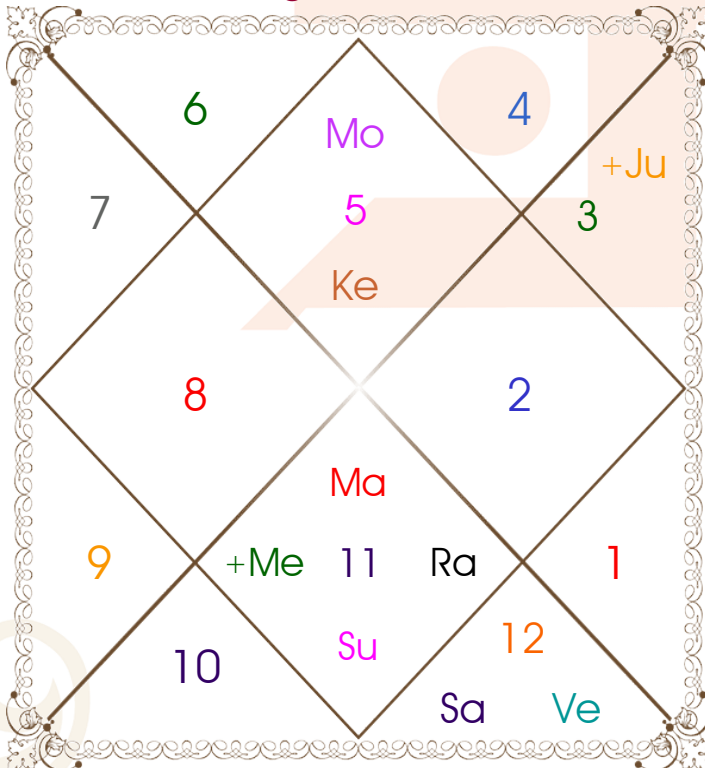

Planetary Degrees and their Positions

Pl	R	C	Rasi	Degree	Speed	Nak	Pad	No.	RL	NL	Sub	Dignity
Asc			Leo	05:09:13	311:59:54	Magha	2	10	Sun	Ket	Mar	---
Sun			Aqu	17:40:46	01:00:10	Satbisha	4	24	Sat	Rah	Sun	EnSign
Mon			Leo	05:22:01	13:32:46	Magha	2	10	Sun	Ket	Mar	FrSign
Mar		C	Aqu	05:41:45	00:47:17	Dhanish	4	23	Sat	Mar	Mon	NuSign
Mer	R	C	Aqu	26:57:10	00:37:58	P Bhad	3	25	Sat	Jup	Ven	NuSign
Jup	R		Gem	20:59:07	00:01:42	Punrvsu	1	7	Mer	Jup	Jup	EnSign
Ven			Pis	00:51:03	01:14:45	P Bhad	4	25	Jup	Jup	Mar	Exalted
Sat			Pis	07:40:41	00:07:11	U Bhad	2	26	Jup	Sat	Ket	NuSign
Rah			Aqu	14:45:30	00:00:06	Satbisha	3	24	Sat	Rah	Ket	FrSign
Ket			Leo	14:45:30	00:00:06	P Phal	1	11	Sun	Ven	Ven	EnSign
Ura			Tau	03:32:27	00:01:22	Krittika	3	3	Ven	Sun	Sat	---
Nep			Pis	06:52:23	00:02:10	U Bhad	2	26	Jup	Sat	Mer	---
Plu			Cap	10:20:56	00:01:36	Sravna	1	22	Sat	Mon	Mon	---
Mid Heaven			Tau	03:03:41	--	Krittika	--	3	Ven	Sun	Sat	--

R-Retrograde S-Stationary

C- Combust D-Deep Combust

Rahu : True

Lahiri Ayanamsa : 24:13:29

Lagna-Chalit