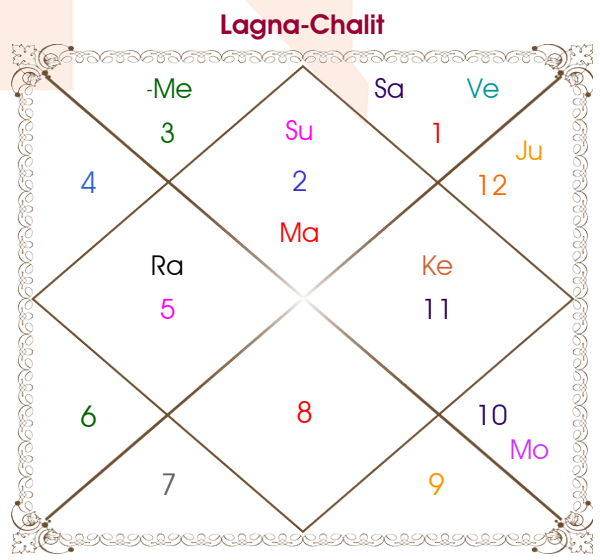

Dhaval Agarwal

Priyanka

Model: Web-FreeMatching

Order No: 121458902

Male : \_\_\_\_\_ Sex \_\_\_\_\_ : Female  
 4-05/01/2000 : \_\_\_\_\_ Date of Birth \_\_\_\_\_ : 12-13/06/1998  
 Tue-Wednesday : \_\_\_\_\_ Day \_\_\_\_\_ : Fri-Saturday  
 Hour 05:00:00 : \_\_\_\_\_ Time of Birth \_\_\_\_\_ : 05:05:00 Hour  
 Ghati 54:17:32 : \_\_\_\_\_ Time of Birth(Ghati) \_\_\_\_\_ : 57:51:02 Ghati  
 India : \_\_\_\_\_ Country \_\_\_\_\_ : India  
 Surat : \_\_\_\_\_ City \_\_\_\_\_ : Hissar  
 21:10:00 North : \_\_\_\_\_ Latitude \_\_\_\_\_ : 29:10:00 North  
 72:50:00 East : \_\_\_\_\_ Longitude \_\_\_\_\_ : 75:45:00 East  
 82:30:00 East : \_\_\_\_\_ Zone \_\_\_\_\_ : 82:30:00 East  
 Hour -00:38:40 : \_\_\_\_\_ Loc Time Corr \_\_\_\_\_ : -00:27:00 Hour  
 Hour 00:00:00 : \_\_\_\_\_ War Time Corr \_\_\_\_\_ : 00:00:00 Hour  
 07:16:59 : \_\_\_\_\_ Sunrise \_\_\_\_\_ : 05:27:28  
 18:09:47 : \_\_\_\_\_ Sunset \_\_\_\_\_ : 19:26:10  
 23:51:12 : \_\_\_\_\_ Lahiri Ayanamsa \_\_\_\_\_ : 23:50:00

Vimshottari Ketu 6Y 7M 3D		Degree	Sign	Pln	Sign	Degree	Vimshottari Sun 3Y 9M 26D	
Venus		20:03:46	Sag	Sun	Tau	27:57:10	Rahu	
08/08/2006		00:46:41	Sag	Mon	Cap	01:30:09	10/04/2019	
08/08/2026		06:48:31	Aqu	Mar	Tau	20:07:09	09/04/2037	
Venus	08/12/2009	13:29:01	Sag	Mer	Gem	01:17:36	Rahu	21/12/2021
Sun	08/12/2010	01:33:43	Ari	Jup	Pis	02:18:13	Jupiter	15/05/2024
Moon	08/08/2012	11:55:32	Sco	Ven	Ari	22:32:35	Saturn	22/03/2027
Mars	08/10/2013	16:29:02	Ari	R Sat	Ari	06:31:36	Mercury	09/10/2029
Rahu	08/10/2016	09:53:08	Can	R Rah	Leo	10:12:26	Ketu	27/10/2030
Jupiter	09/06/2019	09:53:08	Cap	R Ket	Aqu	10:12:26	Venus	27/10/2033
Saturn	08/08/2022	21:08:01	Cap	Ura	Cap	18:38:02	Sun	21/09/2034
Mercury	08/06/2025	09:27:53	Cap	Nep	Cap	07:55:58	Moon	22/03/2036
Ketu	08/08/2026	17:43:19	Sco	Plu	Sco	12:26:14	Mars	09/04/2037