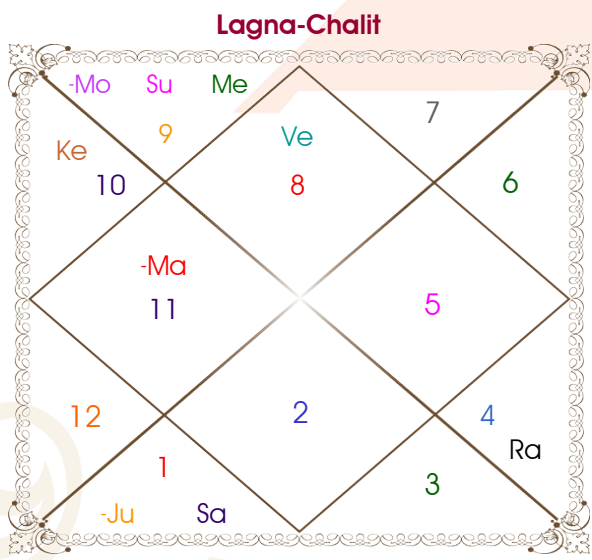

Dhaval Agarwal

Priyanka

Model: Web-FreeMatching

Order No: 121458902

Male : \_\_\_\_\_ Sex \_\_\_\_\_ : Female  
 4-05/01/2000 : \_\_\_\_\_ Date of Birth \_\_\_\_\_ : 12-13/06/1998  
 Tue-Wednesday : \_\_\_\_\_ Day \_\_\_\_\_ : Fri-Saturday  
 Hour 05:00:00 : \_\_\_\_\_ Time of Birth \_\_\_\_\_ : 05:05:00 Hour  
 Ghati 54:17:32 : \_\_\_\_\_ Time of Birth(Ghati) \_\_\_\_\_ : 57:51:02 Ghati  
 India : \_\_\_\_\_ Country \_\_\_\_\_ : India  
 Surat : \_\_\_\_\_ City \_\_\_\_\_ : Hissar  
 21:10:00 North : \_\_\_\_\_ Latitude \_\_\_\_\_ : 29:10:00 North  
 72:50:00 East : \_\_\_\_\_ Longitude \_\_\_\_\_ : 75:45:00 East  
 82:30:00 East : \_\_\_\_\_ Zone \_\_\_\_\_ : 82:30:00 East  
 Hour -00:38:40 : \_\_\_\_\_ Loc Time Corr \_\_\_\_\_ : -00:27:00 Hour  
 Hour 00:00:00 : \_\_\_\_\_ War Time Corr \_\_\_\_\_ : 00:00:00 Hour  
 07:16:59 : \_\_\_\_\_ Sunrise \_\_\_\_\_ : 05:27:28  
 18:09:47 : \_\_\_\_\_ Sunset \_\_\_\_\_ : 19:26:10  
 23:51:12 : \_\_\_\_\_ Lahiri Ayanamsa \_\_\_\_\_ : 23:50:00

Vimshottari Ketu 6Y 7M 3D		Degree	Sign	Pln	Sign	Degree	Vimshottari Sun 3Y 9M 26D	
Venus		20:03:46	Sag	Sun	Tau	27:57:10	Rahu	
08/08/2006		00:46:41	Sag	Mon	Cap	01:30:09	10/04/2019	
08/08/2026		06:48:31	Aqu	Mar	Tau	20:07:09	09/04/2037	
Venus	08/12/2009	13:29:01	Sag	Mer	Gem	01:17:36	Rahu	21/12/2021
Sun	08/12/2010	01:33:43	Ari	Jup	Pis	02:18:13	Jupiter	15/05/2024
Moon	08/08/2012	11:55:32	Sco	Ven	Ari	22:32:35	Saturn	22/03/2027
Mars	08/10/2013	16:29:02	Ari	R Sat	Ari	06:31:36	Mercury	09/10/2029
Rahu	08/10/2016	09:53:08	Can	R Rah	Leo	10:12:26	Ketu	27/10/2030
Jupiter	09/06/2019	09:53:08	Cap	R Ket	Aqu	10:12:26	Venus	27/10/2033
Saturn	08/08/2022	21:08:01	Cap	Ura	Cap	18:38:02	Sun	21/09/2034
Mercury	08/06/2025	09:27:53	Cap	Nep	Cap	07:55:58	Moon	22/03/2036
Ketu	08/08/2026	17:43:19	Sco	Plu	Sco	12:26:14	Mars	09/04/2037