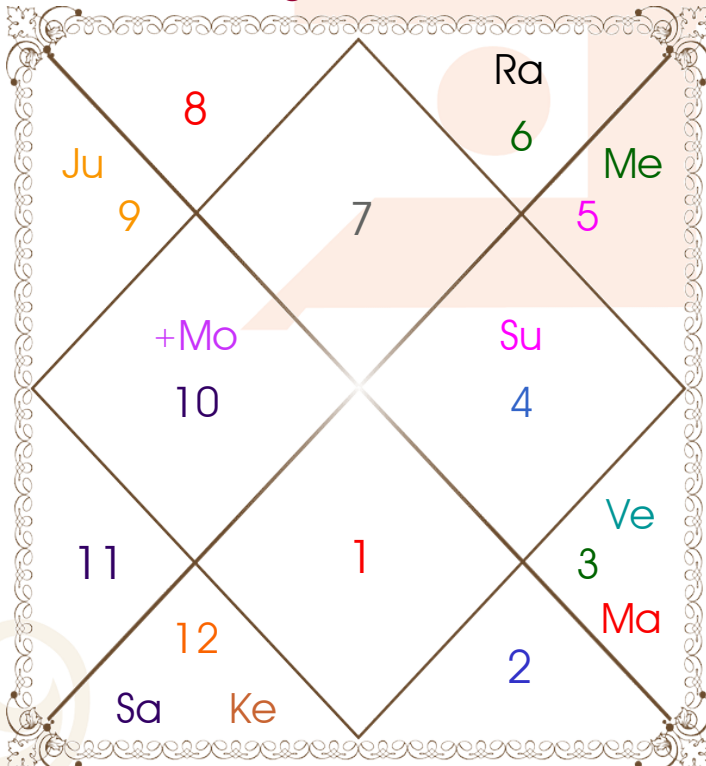

Planetary Degrees and their Positions

Pl	R	C	Rasi	Degree	Speed	Nak	Pad	No.	RL	NL	Sub	Dignity
Asc			Lib	01:29:58	313:34:28	Chitra	3	14	Ven	Mar	Mer	---
Sun			Can	14:30:12	00:57:22	Pushya	4	8	Mon	Sat	Rah	FrSign
Mon			Cap	26:11:33	15:13:22	Dhanish	1	23	Sat	Mar	Jup	NuSign
Mar			Gem	09:52:21	00:40:08	Ardra	1	6	Mer	Rah	Jup	EnSign
Mer			Leo	03:52:05	01:39:11	Magha	2	10	Sun	Ket	Mon	FrSign
Jup	R		Sag	15:47:28	00:05:53	P Sadha	1	20	Jup	Ven	Sun	OwnSign
Ven			Gem	00:36:26	00:44:58	Mrgsra	3	5	Mer	Mar	Mer	FrSign
Sat	R		Pis	13:27:38	00:01:15	U Bhad	4	26	Jup	Sat	Rah	NuSign
Rah	R		Vir	16:04:20	00:07:40	Hasta	2	13	Mer	Mon	Sat	Moltrikn
Ket	R		Pis	16:04:20	00:07:40	U Bhad	4	26	Jup	Sat	Jup	Moltrikn
Ura	R		Cap	08:33:26	00:02:23	U Sadha	4	21	Sat	Sun	Ven	---
Nep	R		Cap	02:13:08	00:01:35	U Sadha	2	21	Sat	Sun	Jup	---
Plu	R		Sco	06:33:09	00:00:20	Anuradha	1	17	Mar	Sat	Mer	---
Mid Heaven			Can	03:01:03	--	Punrvsu	--	7	Mon	Jup	Rah	--

R-Retrograde S-Stationary

C- Combust D-Deep Combust

Rahu : True

Lahiri Ayanamsa : 23:48:38

Lagna-Chalit