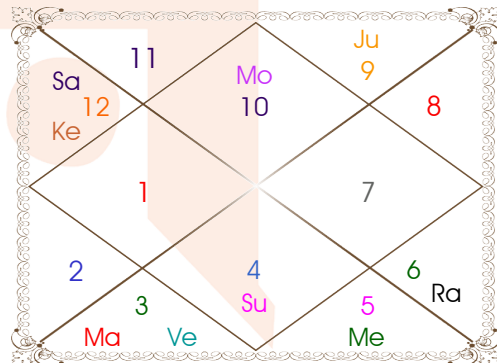

Latitude _____: 28:39:00 North
Longitude _____: 77:13:00 East
Zone _____: 82:30:00 East
Loc Time Corr _____: -00:21:08 Hour
War Time Corr _____: 00:00:00 Hour
Local Mean Time ____: 11:18:52 Hour
Equation of Time ____: -00:06:21 Hour
Siderial Time _____: 07:55:27 Hour
Sunrise _____: 05:42:01 Hour
Sunset _____: 19:12:29 Hour
Day Duration _____: 13:30:28 Hour
Sun Pos. (Ayan) _____: Dakshinayan
Sun Pos. (Gola) _____: Uttar
Season _____: Varsha
Sun Degree _____: 14:30:12 Cancer
Ascendent Degree ____: 01:29:58 Libra

Planetary Degrees and their Positions

Pl	R	C	Rasi	Degree	Speed	Nak	Pad	No.	RL	NL	Sub	Dignity
Asc			Lib	01:29:58	313:34:28	Chitra	3	14	Ven	Mar	Mer	---
Sun			Can	14:30:12	00:57:22	Pushya	4	8	Mon	Sat	Rah	FrSign
Mon			Cap	26:11:33	15:13:22	Dhanish	1	23	Sat	Mar	Jup	NuSign
Mar			Gem	09:52:21	00:40:08	Ardra	1	6	Mer	Rah	Jup	EnSign
Mer			Leo	03:52:05	01:39:11	Magha	2	10	Sun	Ket	Mon	FrSign
Jup	R		Sag	15:47:28	00:05:53	P Sadha	1	20	Jup	Ven	Sun	OwnSign
Ven			Gem	00:36:26	00:44:58	Mrgsra	3	5	Mer	Mar	Mer	FrSign
Sat	R		Pis	13:27:38	00:01:15	U Bhad	4	26	Jup	Sat	Rah	NuSign
Rah	R		Vir	16:04:20	00:07:40	Hasta	2	13	Mer	Mon	Sat	Moltrikn
Ket	R		Pis	16:04:20	00:07:40	U Bhad	4	26	Jup	Sat	Jup	Moltrikn
Ura	R		Cap	08:33:26	00:02:23	U Sadha	4	21	Sat	Sun	Ven	---
Nep	R		Cap	02:13:08	00:01:35	U Sadha	2	21	Sat	Sun	Jup	---
Plu	R		Sco	06:33:09	00:00:20	Anuradha	1	17	Mar	Sat	Mer	---
Mid Heaven			Can	03:01:03	--	Punrvsu	--	7	Mon	Jup	Rah	--

R-Retrograde S-Stationary

C- Combust D-Deep Combust

Rahu : True

Lahiri Ayanamsa : 23:48:38

Lagna-Chalit

Moon Chart

Navamsa Chart

Vimshottari Dasha

- ❖ The above dasa periods have been computed on the basis of Moon Degree. However, as per bhayat / bhabhog the balance of dasa is Mar 5 Y 6 M 2 D.
- ❖ The Dates given for Dasa periods show their endings. Divisions of Vimshottari Dasa for Complete 120 years are given here without any consideration of longevity.