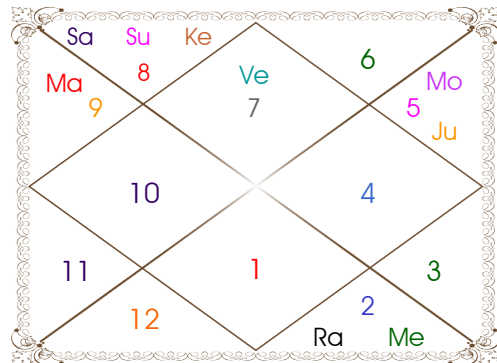

Planetary Degrees and their Positions

Pl	R	C	Rasi	Degree	Speed	Nak	Pad	No.	RL	NL	Sub	Dignity
Asc			Lib	01:29:58	313:34:28	Chitra	3	14	Ven	Mar	Mer	---
Sun			Can	14:30:12	00:57:22	Pushya	4	8	Mon	Sat	Rah	FrSign
Mon			Cap	26:11:33	15:13:22	Dhanish	1	23	Sat	Mar	Jup	NuSign
Mar			Gem	09:52:21	00:40:08	Ardra	1	6	Mer	Rah	Jup	EnSign
Mer			Leo	03:52:05	01:39:11	Magha	2	10	Sun	Ket	Mon	FrSign
Jup	R		Sag	15:47:28	00:05:53	P Sadha	1	20	Jup	Ven	Sun	OwnSign
Ven			Gem	00:36:26	00:44:58	Mrgsra	3	5	Mer	Mar	Mer	FrSign
Sat	R		Pis	13:27:38	00:01:15	U Bhad	4	26	Jup	Sat	Rah	NuSign
Rah	R		Vir	16:04:20	00:07:40	Hasta	2	13	Mer	Mon	Sat	Moltrikn
Ket	R		Pis	16:04:20	00:07:40	U Bhad	4	26	Jup	Sat	Jup	Moltrikn
Ura	R		Cap	08:33:26	00:02:23	U Sadha	4	21	Sat	Sun	Ven	---
Nep	R		Cap	02:13:08	00:01:35	U Sadha	2	21	Sat	Sun	Jup	---
Plu	R		Sco	06:33:09	00:00:20	Anuradha	1	17	Mar	Sat	Mer	---
Mid Heaven			Can	03:01:03	--	Punrvsu	--	7	Mon	Jup	Rah	--

R-Retrograde S-Stationary

C- Combust D-Deep Combust

Rahu : True

Lahiri Ayanamsa : 23:48:38

Lagna-Chalit

Moon Chart

Navamsa Chart

Vimshottari Dasha

- ❖ The above dasa periods have been computed on the basis of Moon Degree. However, as per bhayat / bhabhog the balance of dasa is Mar 5 Y 6 M 2 D.
- ❖ The Dates given for Dasa periods show their endings. Divisions of Vimshottari Dasa for Complete 120 years are given here without any consideration of longevity.