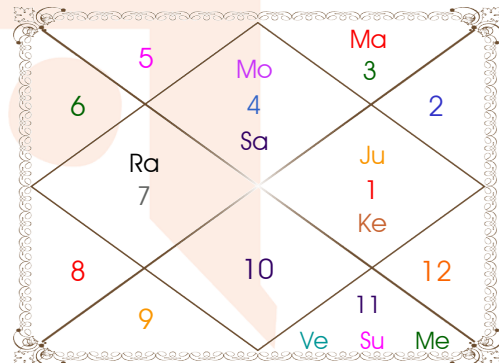

Paya(Rasi-Nak) ____: Silver - Silver

SunSign(West) _____: Pisces

Planetary Degrees and their Positions

Pl	R	C	Rasi	Degree	Speed	Nak	Pad	No.	RL	NL	Sub	Dignity
Asc			Sco	15:02:54	309:59:54	Anuradha	4	17	Mar	Sat	Jup	---
Sun			Aqu	29:47:39	00:59:48	P Bhad	3	25	Sat	Jup	Mon	EnSign
Mon			Can	27:07:12	14:34:33	Aslesa	4	9	Mon	Mer	Jup	OwnSign
Mar			Gem	04:25:36	00:25:10	Mrgsra	4	5	Mer	Mar	Ven	EnSign
Mer		C	Aqu	13:23:54	01:39:38	Satbisha	3	24	Sat	Rah	Mer	NuSign
Jup			Ari	03:37:32	00:13:11	Asvini	2	1	Mar	Ket	Sun	FrSign
Ven			Aqu	04:54:59	01:13:59	Dhanish	4	23	Sat	Mar	Sun	FrSign
Sat	R		Can	02:40:43	00:01:32	Punrvsu	4	7	Mon	Jup	Rah	EnSign
Rah	R		Lib	20:15:18	00:07:57	Visakha	1	16	Ven	Jup	Jup	FrSign
Ket	R		Ari	20:15:18	00:07:57	Bharani	3	2	Mar	Ven	Jup	FrSign
Ura	R		Lib	13:10:11	00:01:36	Svati	2	15	Ven	Rah	Mer	---
Nep			Sco	20:26:32	00:00:04	Jyestha	2	18	Mar	Mer	Ven	---
Plu	R		Vir	17:17:11	00:01:34	Hasta	3	13	Mer	Mon	Sat	---
Mid Heaven			Leo	24:58:20	--	P Phal	--	11	Sun	Ven	Mer	--

R-Retrograde S-Stationary

C- Combust D-Deep Combust

Rahu : True

Lahiri Ayanamsa : 23:31:42

Lagna-Chalit

Moon Chart

Navamsa Chart

Vimshottari Dasha