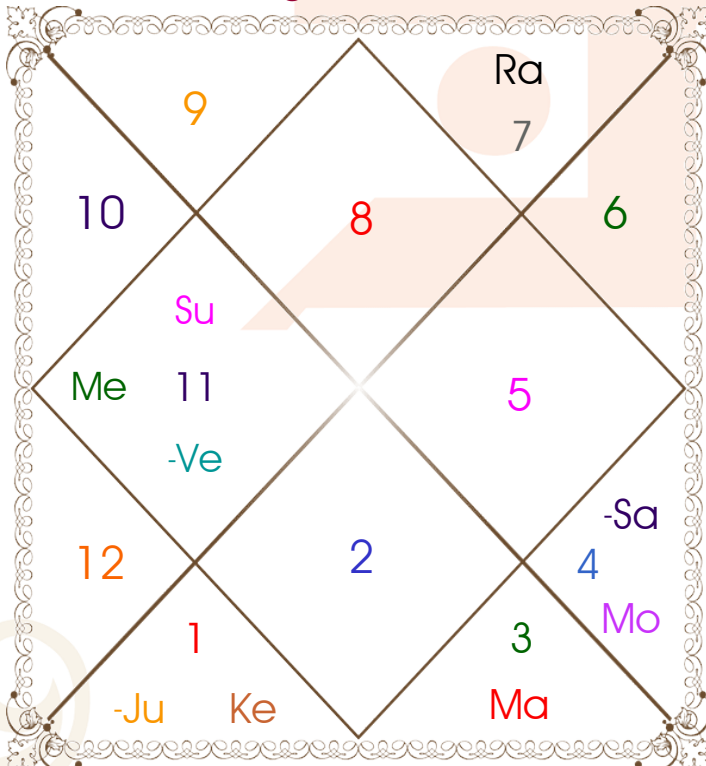

Planetary Degrees and their Positions

Pl	R	C	Rasi	Degree	Speed	Nak	Pad	No.	RL	NL	Sub	Dignity
Asc			Sco	15:02:54	309:59:54	Anuradha	4	17	Mar	Sat	Jup	---
Sun			Aqu	29:47:39	00:59:48	P Bhad	3	25	Sat	Jup	Mon	EnSign
Mon			Can	27:07:12	14:34:33	Aslesa	4	9	Mon	Mer	Jup	OwnSign
Mar			Gem	04:25:36	00:25:10	Mrgsra	4	5	Mer	Mar	Ven	EnSign
Mer		C	Aqu	13:23:54	01:39:38	Satbisha	3	24	Sat	Rah	Mer	NuSign
Jup			Ari	03:37:32	00:13:11	Asvini	2	1	Mar	Ket	Sun	FrSign
Ven			Aqu	04:54:59	01:13:59	Dhanish	4	23	Sat	Mar	Sun	FrSign
Sat	R		Can	02:40:43	00:01:32	Punrvsu	4	7	Mon	Jup	Rah	EnSign
Rah	R		Lib	20:15:18	00:07:57	Visakha	1	16	Ven	Jup	Jup	FrSign
Ket	R		Ari	20:15:18	00:07:57	Bharani	3	2	Mar	Ven	Jup	FrSign
Ura	R		Lib	13:10:11	00:01:36	Svati	2	15	Ven	Rah	Mer	---
Nep			Sco	20:26:32	00:00:04	Jyestha	2	18	Mar	Mer	Ven	---
Plu	R		Vir	17:17:11	00:01:34	Hasta	3	13	Mer	Mon	Sat	---
Mid Heaven			Leo	24:58:20	--	P Phal	--	11	Sun	Ven	Mer	--

R-Retrograde S-Stationary

C- Combust D-Deep Combust

Rahu : True

Lahiri Ayanamsa : 23:31:42

Lagna-Chalit