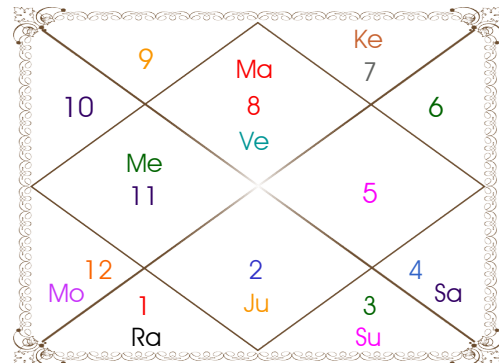

Paya(Rasi-Nak) ____: Silver - Silver

SunSign(West) _____: Pisces

Planetary Degrees and their Positions

Pl	R	C	Rasi	Degree	Speed	Nak	Pad	No.	RL	NL	Sub	Dignity
Asc			Sco	15:02:54	309:59:54	Anuradha	4	17	Mar	Sat	Jup	---
Sun			Aqu	29:47:39	00:59:48	P Bhad	3	25	Sat	Jup	Mon	EnSign
Mon			Can	27:07:12	14:34:33	Aslesa	4	9	Mon	Mer	Jup	OwnSign
Mar			Gem	04:25:36	00:25:10	Mrgsra	4	5	Mer	Mar	Ven	EnSign
Mer		C	Aqu	13:23:54	01:39:38	Satbisha	3	24	Sat	Rah	Mer	NuSign
Jup			Ari	03:37:32	00:13:11	Asvini	2	1	Mar	Ket	Sun	FrSign
Ven			Aqu	04:54:59	01:13:59	Dhanish	4	23	Sat	Mar	Sun	FrSign
Sat	R		Can	02:40:43	00:01:32	Punrvsu	4	7	Mon	Jup	Rah	EnSign
Rah	R		Lib	20:15:18	00:07:57	Visakha	1	16	Ven	Jup	Jup	FrSign
Ket	R		Ari	20:15:18	00:07:57	Bharani	3	2	Mar	Ven	Jup	FrSign
Ura	R		Lib	13:10:11	00:01:36	Svati	2	15	Ven	Rah	Mer	---
Nep			Sco	20:26:32	00:00:04	Jyestha	2	18	Mar	Mer	Ven	---
Plu	R		Vir	17:17:11	00:01:34	Hasta	3	13	Mer	Mon	Sat	---
Mid Heaven			Leo	24:58:20	--	P Phal	--	11	Sun	Ven	Mer	--

R-Retrograde S-Stationary

C- Combust D-Deep Combust

Rahu : True

Lahiri Ayanamsa : 23:31:42

Lagna-Chalit

Moon Chart

Navamsa Chart

Vimshottari Dasha