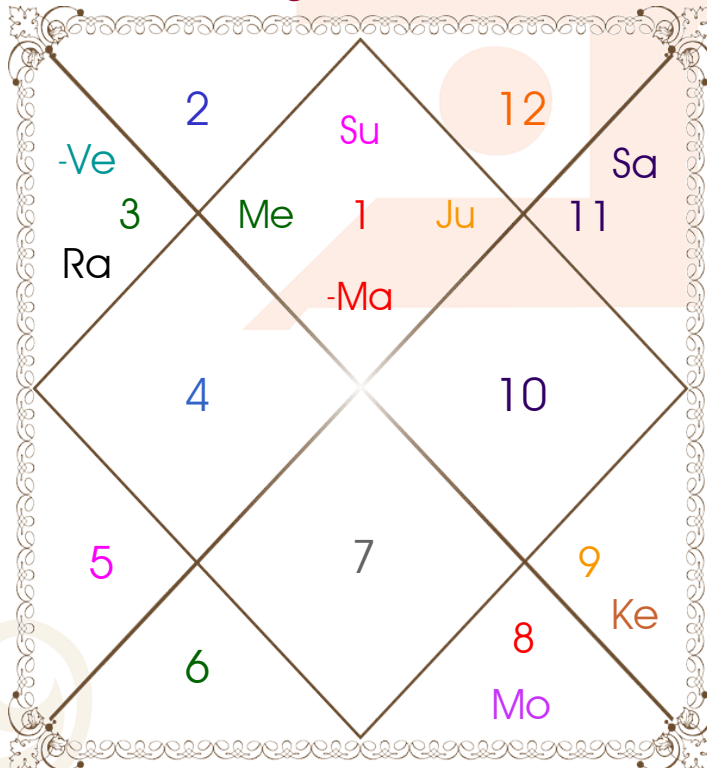

Planetary Degrees and their Positions

Pl	R	C	Rasi	Degree	Speed	Nak	Pad	No.	RL	NL	Sub	Dignity
Asc			Ari	26:55:00	424:45:12	Krittika	1	3	Mar	Sun	Sun	---
Sun			Ari	16:21:13	00:58:15	Bharani	1	2	Mar	Ven	Mon	Exalted
Mon			Sco	22:27:52	11:47:50	Jyestha	2	18	Mar	Mer	Mon	Dblifted
Mar			Ari	00:55:29	00:45:29	Asvini	1	1	Mar	Ket	Ven	Moltrikn
Mer	R	C	Ari	12:05:54	00:38:32	Asvini	4	1	Mar	Ket	Mer	NuSign
Jup		C	Ari	10:54:11	00:14:21	Asvini	4	1	Mar	Ket	Sat	FrSign
Ven			Gem	00:19:20	00:46:12	Mrgsra	3	5	Mer	Mar	Mer	FrSign
Sat			Aqu	09:59:36	00:04:14	Satbisha	1	24	Sat	Rah	Jup	Moltrikn
Rah	R		Gem	09:50:44	00:02:47	Ardra	1	6	Mer	Rah	Jup	Exalted
Ket	R		Sag	09:50:44	00:02:47	Moola	3	19	Jup	Ket	Sat	Exalted
Ura	R		Leo	12:38:32	00:00:43	Magha	4	10	Sun	Ket	Mer	---
Nep	R		Lib	23:18:20	00:01:37	Visakha	1	16	Ven	Jup	Sat	---
Plu	R		Leo	18:22:03	00:00:41	P Phal	2	11	Sun	Ven	Rah	---
Mid Heaven			Cap	11:59:53	--	Sravna	--	22	Sat	Mon	Rah	--

R-Retrograde S-Stationary

C- Combust D-Deep Combust

Rahu : True

Lahiri Ayanamsa : 23:21:13

Lagna-Chalit