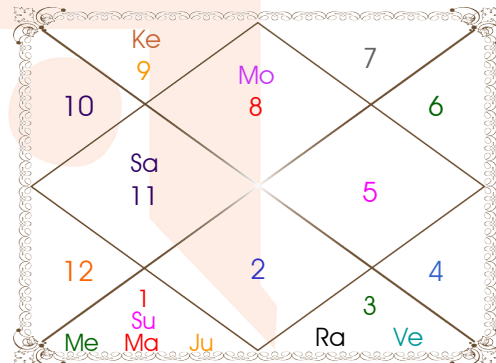

Paya(Rasi-Nak) ____: Iron - Copper

SunSign(West) _____: Taurus

FUTUREPOINT
Astro Solutions

Planetary Degrees and their Positions

Pl	R	C	Rasi	Degree	Speed	Nak	Pad	No.	RL	NL	Sub	Dignity
Asc			Ari	26:55:00	424:45:12	Krittika	1	3	Mar	Sun	Sun	---
Sun			Ari	16:21:13	00:58:15	Bharani	1	2	Mar	Ven	Mon	Exalted
Mon			Sco	22:27:52	11:47:50	Jyestha	2	18	Mar	Mer	Mon	Dblifted
Mar			Ari	00:55:29	00:45:29	Asvini	1	1	Mar	Ket	Ven	Moltrikn
Mer	R	C	Ari	12:05:54	00:38:32	Asvini	4	1	Mar	Ket	Mer	NuSign
Jup		C	Ari	10:54:11	00:14:21	Asvini	4	1	Mar	Ket	Sat	FrSign
Ven			Gem	00:19:20	00:46:12	Mrgsra	3	5	Mer	Mar	Mer	FrSign
Sat			Aqu	09:59:36	00:04:14	Satbisha	1	24	Sat	Rah	Jup	Moltrikn
Rah	R		Gem	09:50:44	00:02:47	Ardra	1	6	Mer	Rah	Jup	Exalted
Ket	R		Sag	09:50:44	00:02:47	Moola	3	19	Jup	Ket	Sat	Exalted
Ura	R		Leo	12:38:32	00:00:43	Magha	4	10	Sun	Ket	Mer	---
Nep	R		Lib	23:18:20	00:01:37	Visakha	1	16	Ven	Jup	Sat	---
Plu	R		Leo	18:22:03	00:00:41	P Phal	2	11	Sun	Ven	Rah	---
Mid Heaven			Cap	11:59:53	--	Sravna	--	22	Sat	Mon	Rah	--

R-Retrograde S-Stationary

C- Combust D-Deep Combust

Rahu : True

Lahiri Ayanamsa : 23:21:13

Lagna-Chalit

Moon Chart

Navamsa Chart

Vimshottari Dasha