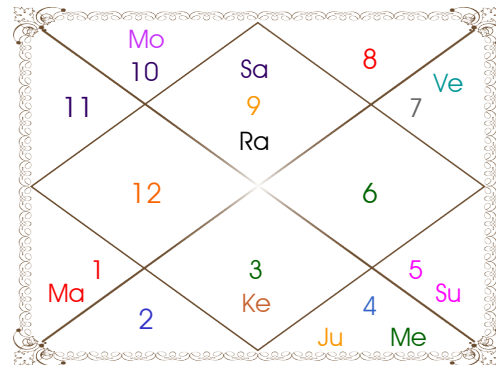

Paya(Rasi-Nak) ____: Iron - Copper

SunSign(West) _____: Taurus

FUTUREPOINT
Astro Solutions

Planetary Degrees and their Positions

Pl	R	C	Rasi	Degree	Speed	Nak	Pad	No.	RL	NL	Sub	Dignity
Asc			Ari	26:55:00	424:45:12	Krittika	1	3	Mar	Sun	Sun	---
Sun			Ari	16:21:13	00:58:15	Bharani	1	2	Mar	Ven	Mon	Exalted
Mon			Sco	22:27:52	11:47:50	Jyestha	2	18	Mar	Mer	Mon	Dblifted
Mar			Ari	00:55:29	00:45:29	Asvini	1	1	Mar	Ket	Ven	Moltrikn
Mer	R	C	Ari	12:05:54	00:38:32	Asvini	4	1	Mar	Ket	Mer	NuSign
Jup		C	Ari	10:54:11	00:14:21	Asvini	4	1	Mar	Ket	Sat	FrSign
Ven			Gem	00:19:20	00:46:12	Mrgsra	3	5	Mer	Mar	Mer	FrSign
Sat			Aqu	09:59:36	00:04:14	Satbisha	1	24	Sat	Rah	Jup	Moltrikn
Rah	R		Gem	09:50:44	00:02:47	Ardra	1	6	Mer	Rah	Jup	Exalted
Ket	R		Sag	09:50:44	00:02:47	Moola	3	19	Jup	Ket	Sat	Exalted
Ura	R		Leo	12:38:32	00:00:43	Magha	4	10	Sun	Ket	Mer	---
Nep	R		Lib	23:18:20	00:01:37	Visakha	1	16	Ven	Jup	Sat	---
Plu	R		Leo	18:22:03	00:00:41	P Phal	2	11	Sun	Ven	Rah	---
Mid Heaven			Cap	11:59:53	--	Sravna	--	22	Sat	Mon	Rah	--

R-Retrograde S-Stationary

C- Combust D-Deep Combust

Rahu : True

Lahiri Ayanamsa : 23:21:13

Lagna-Chalit

Moon Chart

Navamsa Chart

Vimshottari Dasha