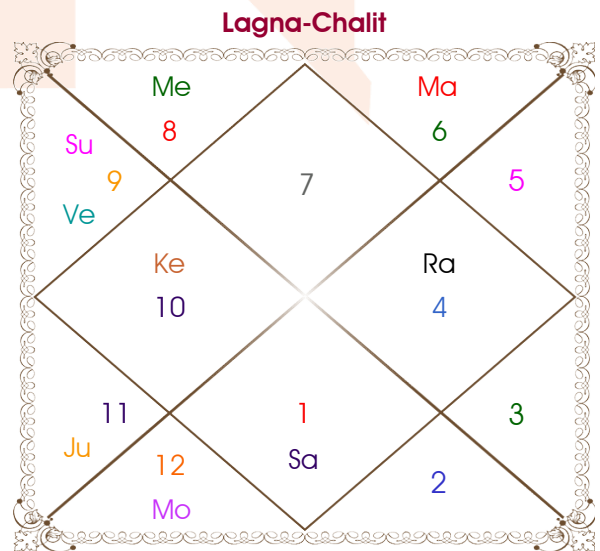

Vaibhav

Diptimayee

Model: Web-FreeMatching

Order No: 121435104

Male : _____ Sex _____ : Female
 29/08/1997 : _____ Date of Birth _____ : 25-26/12/1998
 Friday : _____ Day _____ : Fri-Saturday
 Hour 23:14:00 : _____ Time of Birth _____ : 02:29:00 Hour
 Ghati 43:40:14 : _____ Time of Birth(Ghati) _____ : 49:37:12 Ghati
 India : _____ Country _____ : India
 Raipur : _____ City _____ : Berhampur
 21:16:00 North : _____ Latitude _____ : 19:21:00 North
 81:42:00 East : _____ Longitude _____ : 84:51:00 East
 82:30:00 East : _____ Zone _____ : 82:30:00 East
 Hour -00:03:12 : _____ Loc Time Corr _____ : 00:09:24 Hour
 Hour 00:00:00 : _____ War Time Corr _____ : 00:00:00 Hour
 05:45:54 : _____ Sunrise _____ : 06:21:45
 18:22:51 : _____ Sunset _____ : 17:19:26
 23:49:26 : _____ Lahiri Ayanamsa _____ : 23:50:24

Mahamaya Jyotish Karyalaya

Astrologer Suman Acharya
 Professor colony Raipur CG
 Member All India Federation Of Astrologers Society
 9827401035
 astrosumanpal1981@gmail.com

Ashtakoot Guna Chart

Koot	Male	Female	Max	Mark	Dosha	Area
Varan	Vipra	Vipra	1	1.00	--	Deeds
Vashya	Jalchar	Jalchar	2	2.00	--	Nature
Tara	Sampat	Atimitra	3	3.00	--	Destiny
Yoni	Mesh	Simha	4	1.00	--	Sex Life
Maitri	Moon	Jupiter	5	4.00	--	Relationship
Gana	Deva	Manushya	6	6.00	--	Sociality
Bhakut	Cancer	Pisces	7	0.00	Yes	Life Style
Nadi	Madhya	Adya	8	8.00	--	Kids/Health
Total:			36	25.00		