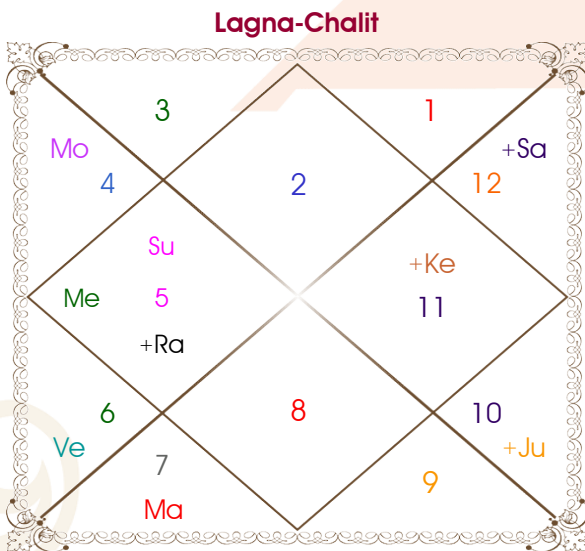

Vaibhav

Diptimayee

Model: Web-FreeMatching

Order No: 121435104

Male : _____ Sex _____ : Female
 29/08/1997 : _____ Date of Birth _____ : 25-26/12/1998
 Friday : _____ Day _____ : Fri-Saturday
 Hour 23:14:00 : _____ Time of Birth _____ : 02:29:00 Hour
 Ghati 43:40:14 : _____ Time of Birth(Ghati) _____ : 49:37:12 Ghati
 India : _____ Country _____ : India
 Raipur : _____ City _____ : Berhampur
 21:16:00 North : _____ Latitude _____ : 19:21:00 North
 81:42:00 East : _____ Longitude _____ : 84:51:00 East
 82:30:00 East : _____ Zone _____ : 82:30:00 East
 Hour -00:03:12 : _____ Loc Time Corr _____ : 00:09:24 Hour
 Hour 00:00:00 : _____ War Time Corr _____ : 00:00:00 Hour
 05:45:54 : _____ Sunrise _____ : 06:21:45
 18:22:51 : _____ Sunset _____ : 17:19:26
 23:49:26 : _____ Lahiri Ayanamsa _____ : 23:50:24

Mahamaya Jyotish Karyalaya

Astrologer Suman Acharya
 Professor colony Raipur CG
 Member All India Federation Of Astrologers Society
 9827401035
 astrosumanpal1981@gmail.com

Ashtakoot Guna Chart

Koot	Male	Female	Max	Mark	Dosha	Area
Varan	Vipra	Vipra	1	1.00	--	Deeds
Vashya	Jalchar	Jalchar	2	2.00	--	Nature
Tara	Sampat	Atimitra	3	3.00	--	Destiny
Yoni	Mesh	Simha	4	1.00	--	Sex Life
Maitri	Moon	Jupiter	5	4.00	--	Relationship
Gana	Deva	Manushya	6	6.00	--	Sociality
Bhakut	Cancer	Pisces	7	0.00	Yes	Life Style
Nadi	Madhya	Adya	8	8.00	--	Kids/Health
Total:			36	25.00		