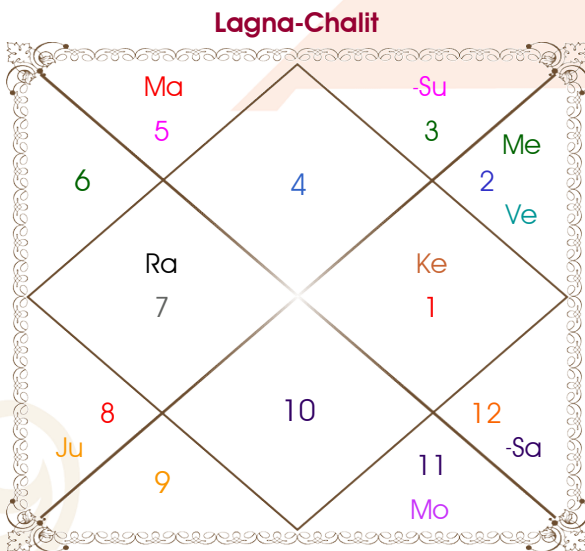

Mr.Ayush

Swati Sharma

Model: Web-FreeMatching

Order No: 121434502

Male : \_\_\_\_\_ Sex \_\_\_\_\_ : Female  
 19/06/1995 : \_\_\_\_\_ Date of Birth \_\_\_\_\_ : 17/10/1999  
 Monday : \_\_\_\_\_ Day \_\_\_\_\_ : Sunday  
 Hour 09:25:00 : \_\_\_\_\_ Time of Birth \_\_\_\_\_ : 15:38:00 Hour  
 Ghati 10:10:52 : \_\_\_\_\_ Time of Birth(Ghati) \_\_\_\_\_ : 22:50:01 Ghati  
 India : \_\_\_\_\_ Country \_\_\_\_\_ : India  
 Gagret : \_\_\_\_\_ City \_\_\_\_\_ : Jalandhar  
 31:40:00 North : \_\_\_\_\_ Latitude \_\_\_\_\_ : 31:19:00 North  
 76:04:00 East : \_\_\_\_\_ Longitude \_\_\_\_\_ : 75:34:00 East  
 82:30:00 East : \_\_\_\_\_ Zone \_\_\_\_\_ : 82:30:00 East  
 Hour -00:25:44 : \_\_\_\_\_ Loc Time Corr \_\_\_\_\_ : -00:27:44 Hour  
 Hour 00:00:00 : \_\_\_\_\_ War Time Corr \_\_\_\_\_ : 00:00:00 Hour  
 05:20:39 : \_\_\_\_\_ Sunrise \_\_\_\_\_ : 06:31:42  
 19:33:14 : \_\_\_\_\_ Sunset \_\_\_\_\_ : 17:54:23  
 23:47:47 : \_\_\_\_\_ Lahiri Ayanamsa \_\_\_\_\_ : 23:51:00

## Ashtakoot Guna Chart

Koot	Male	Female	Max	Mark	Dosha	Area
Varan	Shoodra	Kshatriya	1	0.00	--	Deeds
Vashya	Manav	Chatushpad	2	1.00	--	Nature
Tara	Pratyari	Saadhak	3	1.50	--	Destiny
Yoni	Simha	Nakul	4	2.00	--	Sex Life
Maitri	Saturn	Jupiter	5	3.00	--	Relationship
Gana	Manushya	Manushya	6	6.00	--	Sociality
Bhakut	Aquarius	Sagittarius	7	7.00	--	Life Style
Nadi	Adya	Antya	8	8.00	--	Kids/Health
<b>Total:</b>			<b>36</b>	<b>28.50</b>		