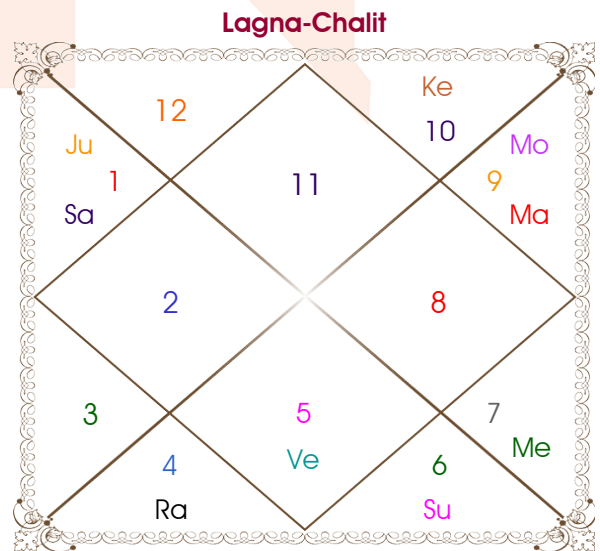

Mr.Ayush

Swati Sharma

Model: Web-FreeMatching

Order No: 121434502

Male : \_\_\_\_\_ Sex \_\_\_\_\_ : Female  
 19/06/1995 : \_\_\_\_\_ Date of Birth \_\_\_\_\_ : 17/10/1999  
 Monday : \_\_\_\_\_ Day \_\_\_\_\_ : Sunday  
 Hour 09:25:00 : \_\_\_\_\_ Time of Birth \_\_\_\_\_ : 15:38:00 Hour  
 Ghati 10:10:52 : \_\_\_\_\_ Time of Birth(Ghati) \_\_\_\_\_ : 22:50:01 Ghati  
 India : \_\_\_\_\_ Country \_\_\_\_\_ : India  
 Gagret : \_\_\_\_\_ City \_\_\_\_\_ : Jalandhar  
 31:40:00 North : \_\_\_\_\_ Latitude \_\_\_\_\_ : 31:19:00 North  
 76:04:00 East : \_\_\_\_\_ Longitude \_\_\_\_\_ : 75:34:00 East  
 82:30:00 East : \_\_\_\_\_ Zone \_\_\_\_\_ : 82:30:00 East  
 Hour -00:25:44 : \_\_\_\_\_ Loc Time Corr \_\_\_\_\_ : -00:27:44 Hour  
 Hour 00:00:00 : \_\_\_\_\_ War Time Corr \_\_\_\_\_ : 00:00:00 Hour  
 05:20:39 : \_\_\_\_\_ Sunrise \_\_\_\_\_ : 06:31:42  
 19:33:14 : \_\_\_\_\_ Sunset \_\_\_\_\_ : 17:54:23  
 23:47:47 : \_\_\_\_\_ Lahiri Ayanamsa \_\_\_\_\_ : 23:51:00

## Ashtakoot Guna Chart

Koot	Male	Female	Max	Mark	Dosha	Area
Varan	Shoodra	Kshatriya	1	0.00	--	Deeds
Vashya	Manav	Chatushpad	2	1.00	--	Nature
Tara	Pratyari	Saadhak	3	1.50	--	Destiny
Yoni	Simha	Nakul	4	2.00	--	Sex Life
Maitri	Saturn	Jupiter	5	3.00	--	Relationship
Gana	Manushya	Manushya	6	6.00	--	Sociality
Bhakut	Aquarius	Sagittarius	7	7.00	--	Life Style
Nadi	Adya	Antya	8	8.00	--	Kids/Health
<b>Total:</b>			<b>36</b>	<b>28.50</b>		